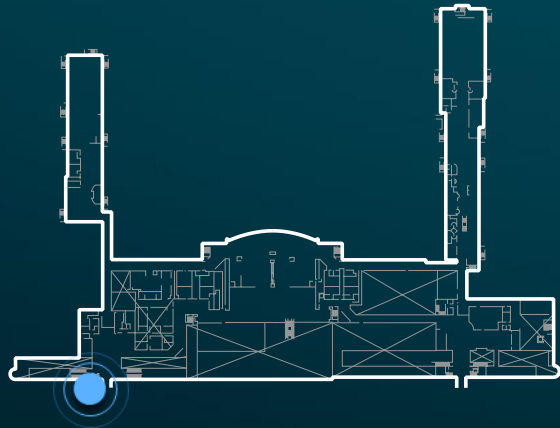

GLASS WRAP

NORTH TERMINAL

Next to the Military Courtesy Room

- Glass Wrap 2nd Floor by Exit Portals