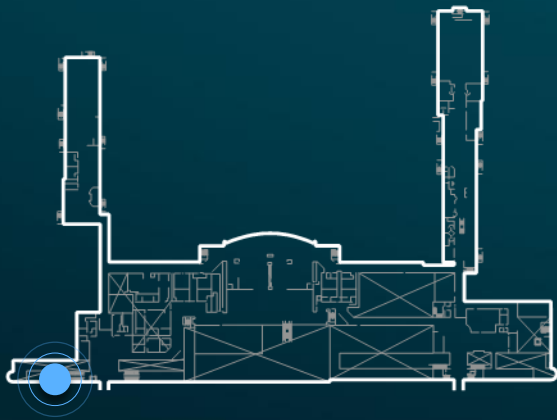

- Grand Hall Glass Stair wrap

WALL WRAP

North Terminal 2nd Floor

Outside Exit Portals Side
B – Delta, Frontier, United

- Size 210" (W) X 86.5" (D)

GLASS WRAP

NORTH TERMINAL

Next to the Military Courtesy Room