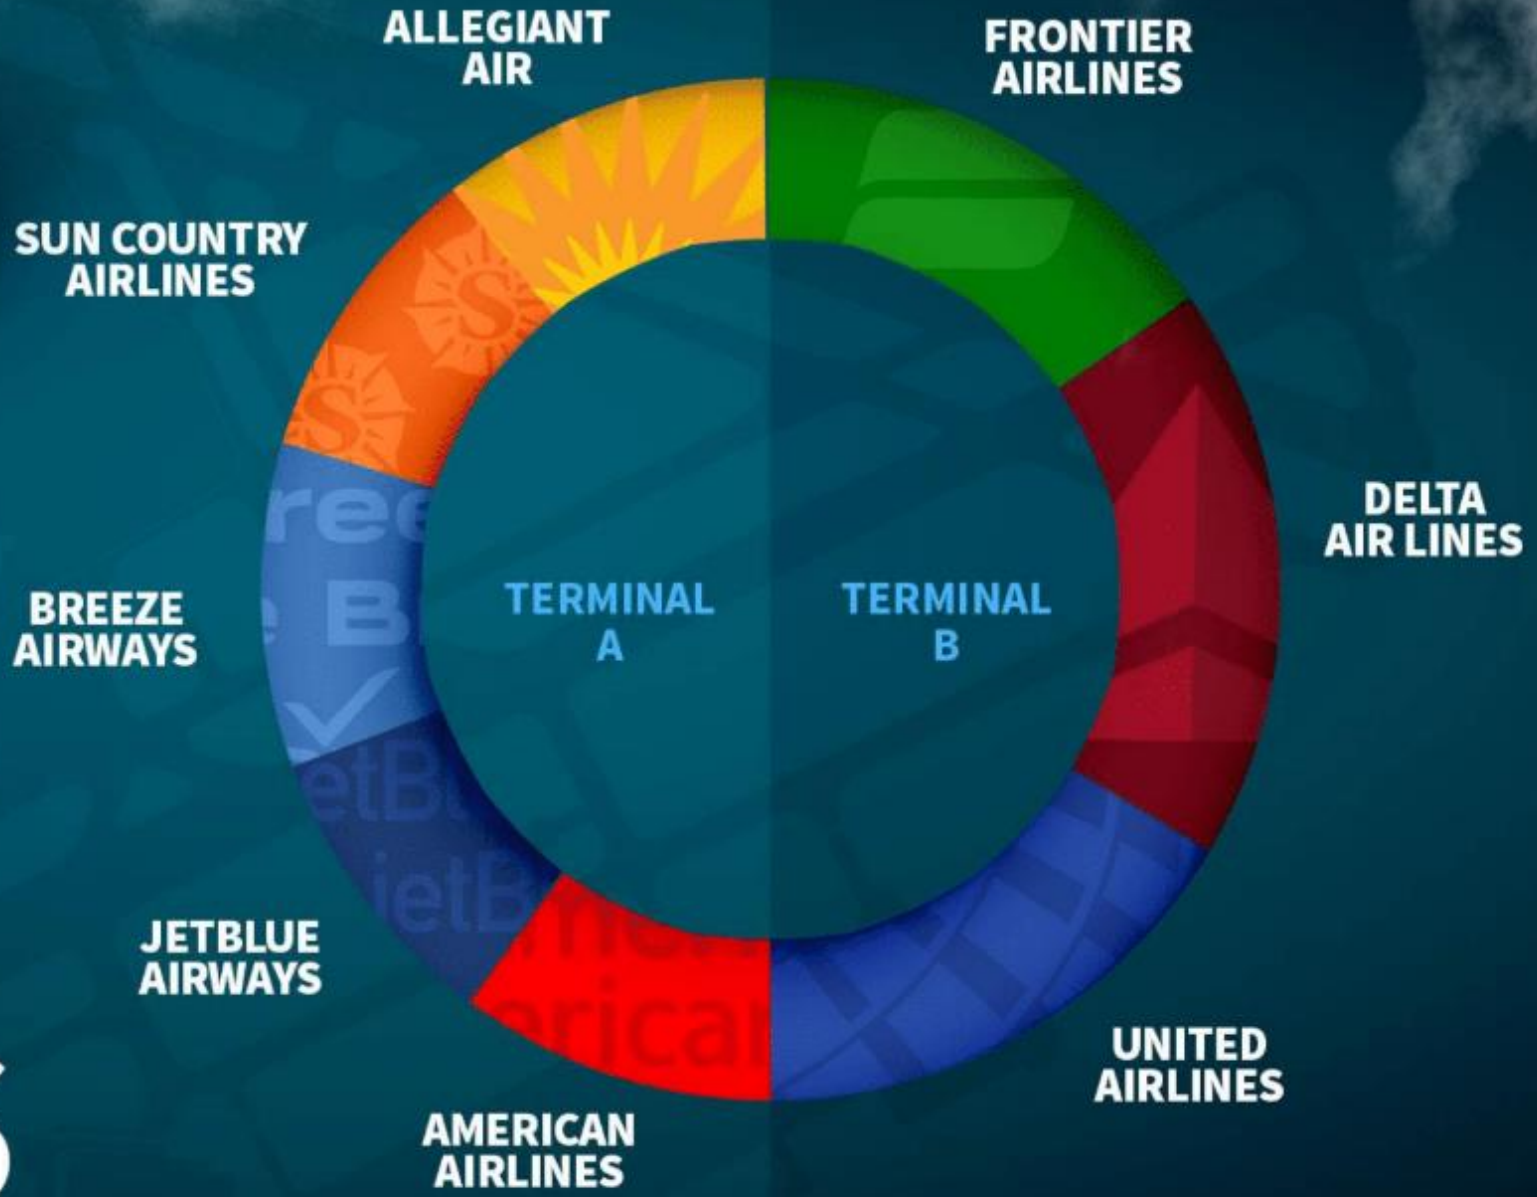

SYR[®]

ADVERTISING

Reach an Audience of 3 Million Unique Travelers Each Year

SYR ^{✈️} hosts air service from the following airlines

AIRLINES

HAPPENING

AT THE AIRPORT

New TSA
Checkpoint
Queuing System

ADVERTISERS

To view a full list of our advertisers click [here](#)

WALLWRAP

TERMINAL B

Laptop station across
from Gate 23, 24, & 25

DIMENSIONS

223.75"(w) x 19.75"(h)

WALL WRAP