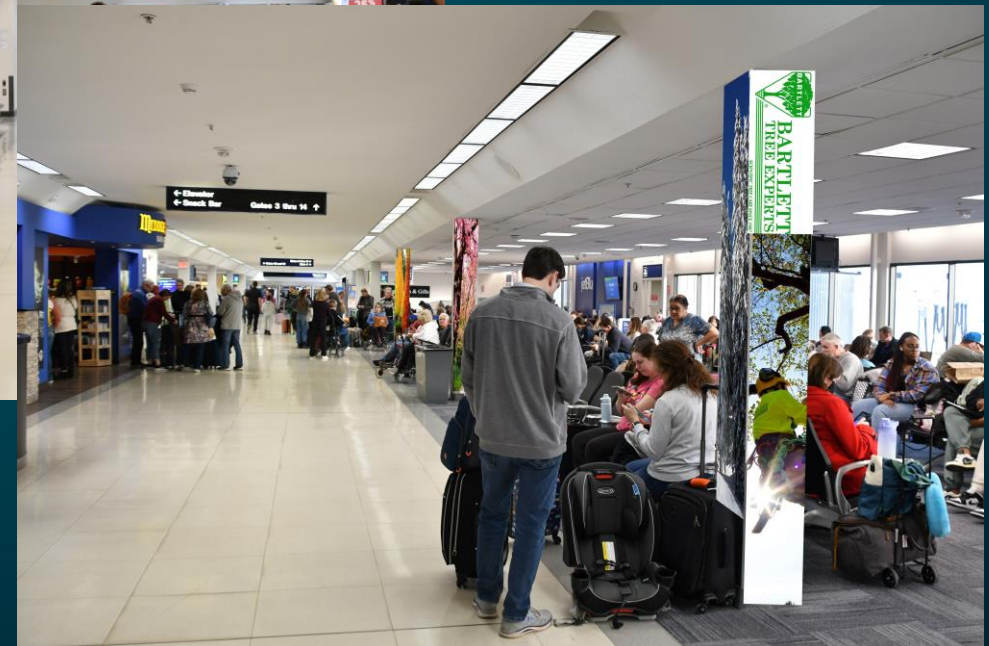

COLUMN WRAPS

Concourse A

- 1-6 column wraps