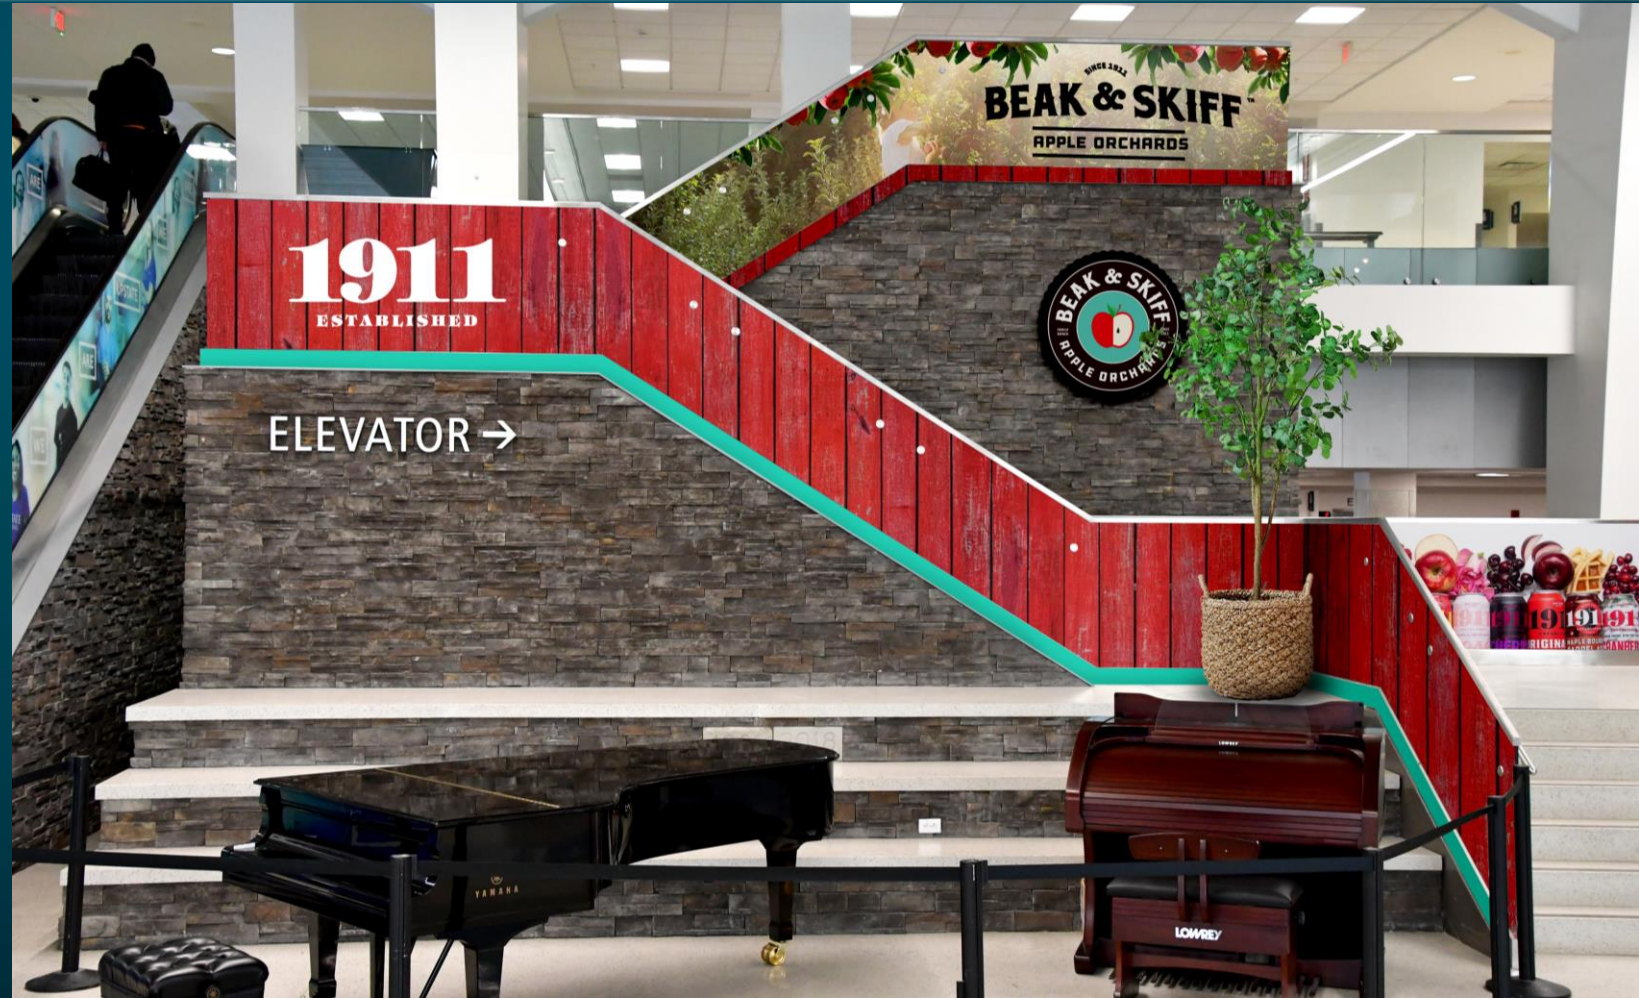

374”(w) x 116”(h)

GLASS WRAP

GRAND HALL

Staircase

- Grand Hall Glass Staircase Wrap

STAIR WRAP

CENTER TERMINAL

Grand Hall 1st Floor