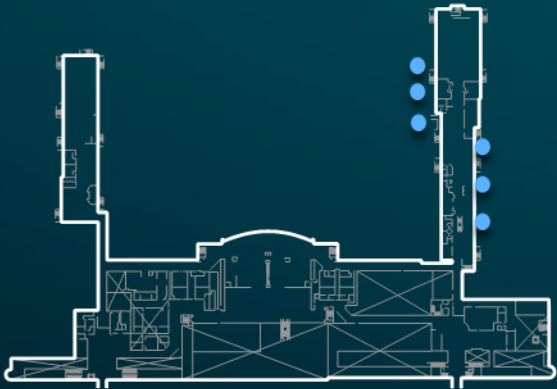

COLUMN WRAPS

Concourse A

- 1-6 column wraps