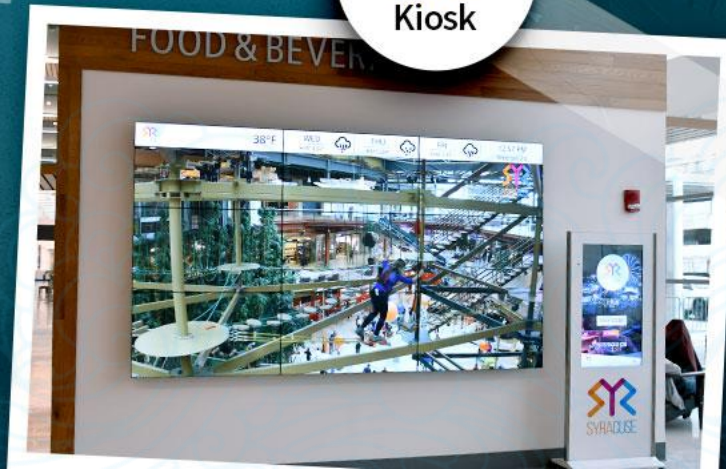

Common Use
Lounge

Local
Businesses

HAPPENING

AT THE AIRPORT

Local Vendors

2 New National Restaurants Open in 2025

A Pre-Security 24/7 Automated Retail Lounge

CURRENT

ADVERTISERS

To view a full list of our advertisers click [here](#)

WALLWRAP

TERMINAL B

Laptop station across
from Gate 23, 24, & 25

DIMENSIONS

223.75"(w) x 19.75"(h)

WALL WRAP

Location in the Baggage Claim of
Terminal A and Terminal B – 50 Carts

DIMENSIONS

20.5”(w) x 14.75”(h)

DIGITAL DISPLAYS

TERMINAL A & B & Grand Hall

Location in the Baggage Claim of Terminal A and Terminal B, these large screen 4K monitors display your advertisement to passengers and visitors