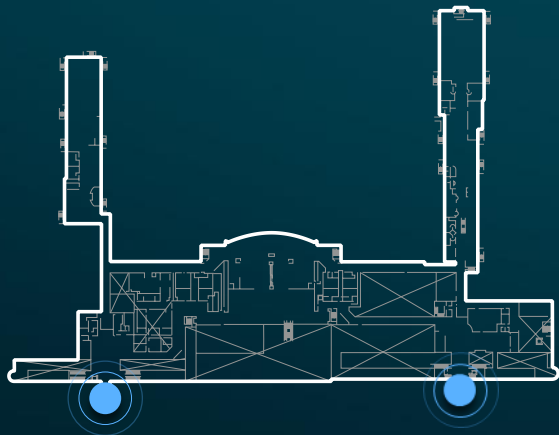

TERMINAL B

Next to Gate 20

- 134(W) X 96.5 (H)

WALLWRAP

TERMINAL A & B

Passenger Bridges to Parking Garage

- Size 374”(W) X 116”(D)

DIMENSIONS

374”(w) x 116”(h)

GLASS WRAP

GRAND HALL

Staircase

- Grand Hall Glass Staircase Wrap

STAIR WRAP

CENTER TERMINAL

Grand Hall 1st Floor