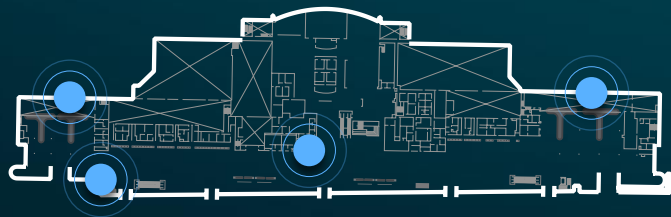

Beam next to South Escalator – 1st Floor

- 359.75" (W) X 35.5" (H)

FABRIC BACKLIT

TERMINAL A

Near American Airlines Gate Hold Area

- 10' X 5' Fabric Backlit

LUGGAGE CARTS

TERMINAL A, TERMINAL A, & 1st FLOOR GARAGE

Location in the Baggage Claim of
Terminal A and Terminal B – 50 Carts

DIMENSIONS

20.5”(w) x 14.75”(h)

DIGITAL DISPLAYS

TERMINAL A & B & Grand Hall

Location in the Baggage Claim of Terminal A and Terminal B, these large screen 4K monitors display your advertisement to passengers and visitors

DIMENSIONS

3840 pixels x 2160 pixels: 86 in. 4K UHD

CONTACT US TODAY

**TO TALK ABOUT YOUR
ADVERTISING PLAN**

<https://www.syrairport.org/about-us/advertising-at-syr/>

LINDA RYAN C.M.
Director of Business Development