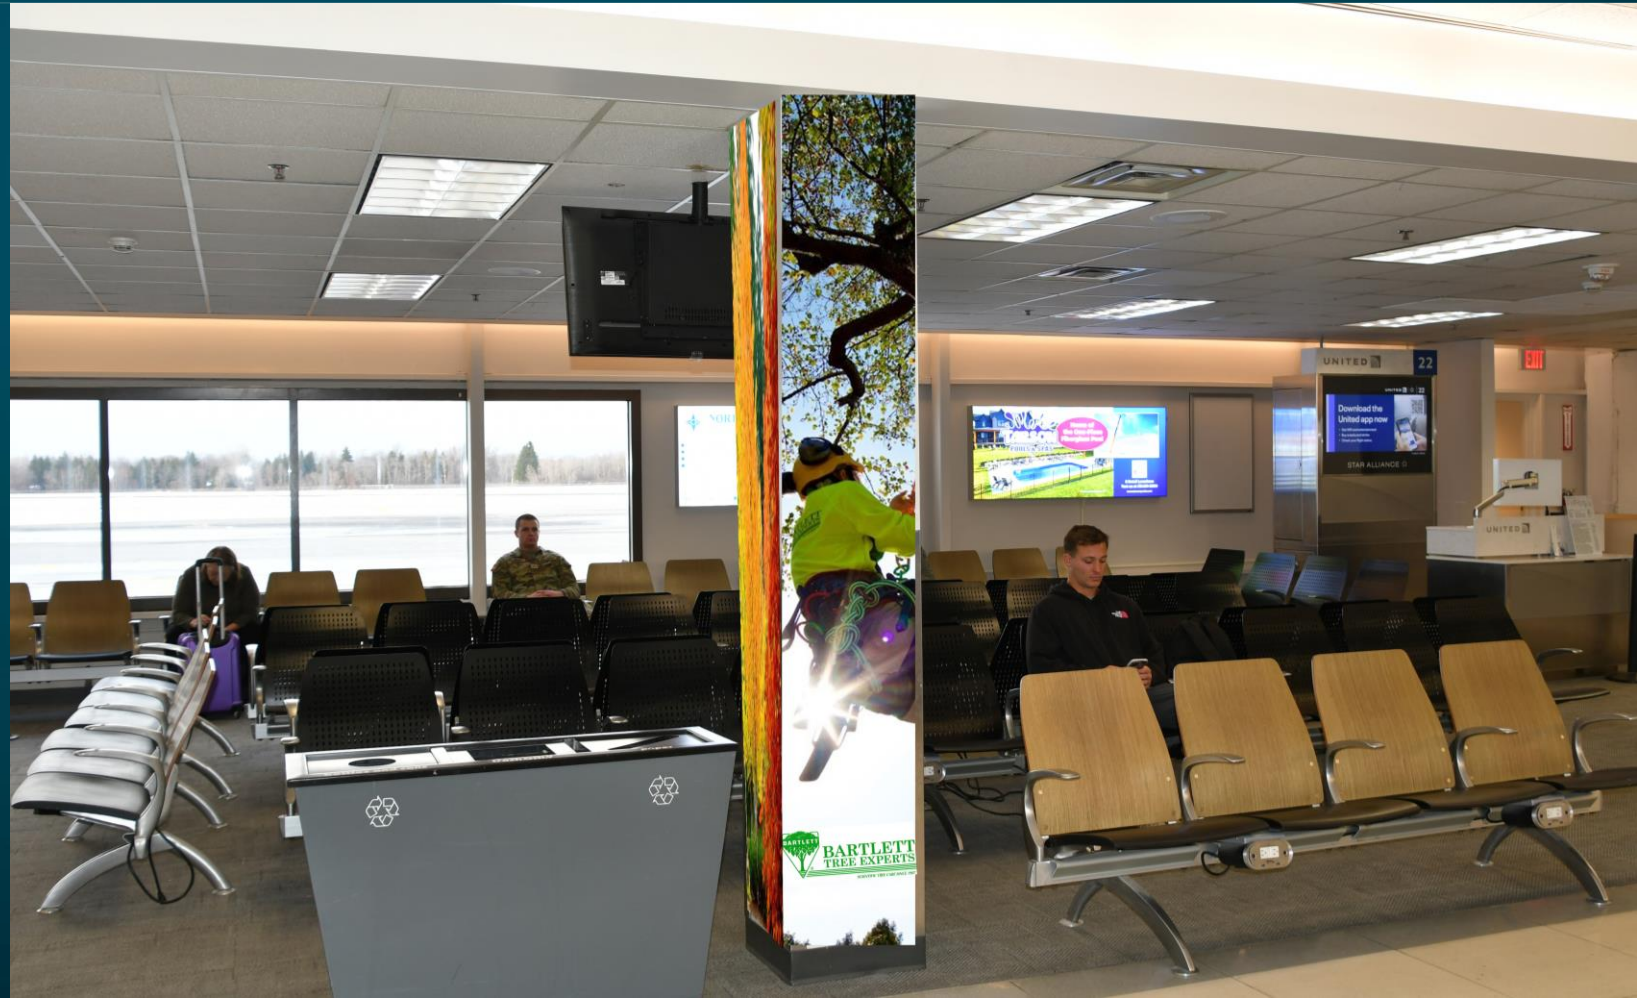

COLUMN WRAP

Concourse B

- 1 Column Wraps across from Palladino Farms