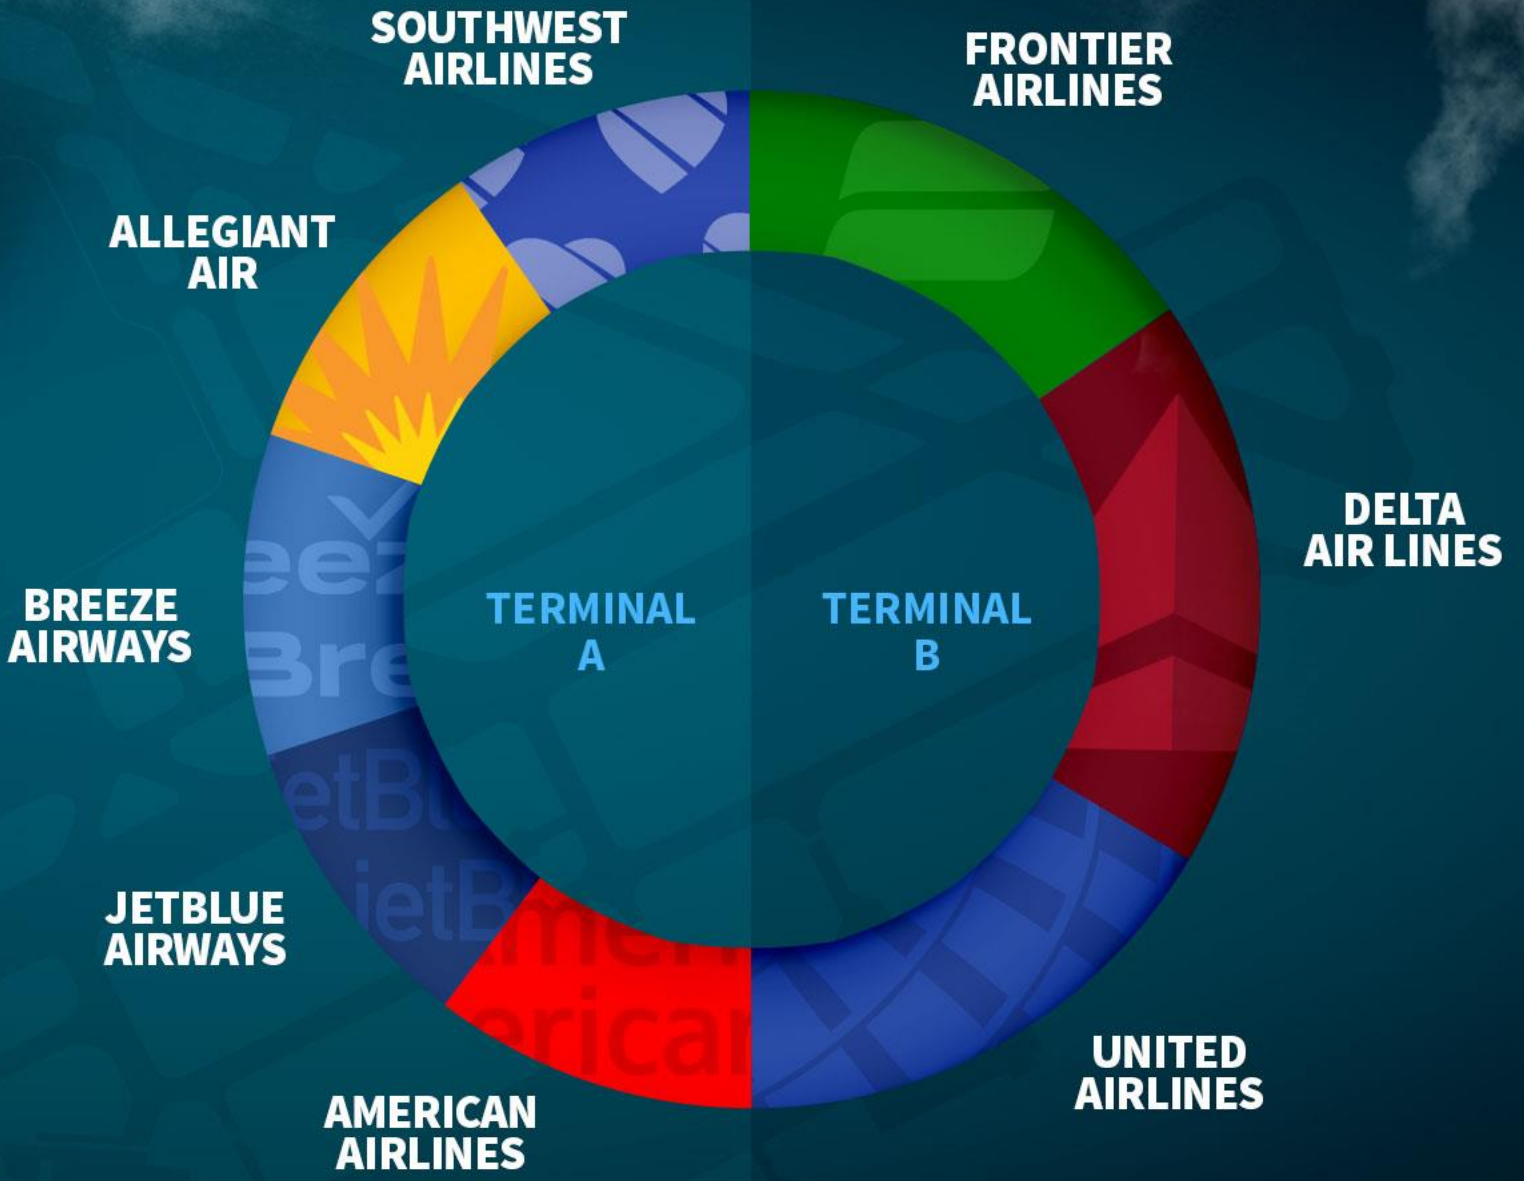

TRAVEL

EXHIBIT SPACE ADVERTISING

Reach an Audience of 2 Million Unique Travelers Each Year

SYR ^{✈️} hosts air service from the following airlines

AIRLINES

LOCATION IS KEY

1st Floor

- BACKLIT TENSION FABRIC
- TENSION FABRIC NO BACKLIGHTING
- DIGITAL
- EXHIBIT SPACE (Vehicle & Floor)
- RESERVATION BOARD
- WRAPS (Wall & Column)
- VINYL CLINGS (Surface, Windows & Floors)
- LUGGAGE CARTS

EXHIBIT SPACE

TERMINAL A & B

1st Floor

Location throughout the first floor in Terminal A and Terminal B, these full-scale exhibits reach an audience of arriving and departing passengers as well as visitors

EXHIBIT SPACE

CENTER TERMINAL 1st Floor

Location throughout the first floor in Terminal A and Terminal B, these full-scale exhibits reach an audience of arriving and departing passengers as well as visitors

SYR  **SYRACUSE**
— HANCOCK —
INTERNATIONAL AIRPORT