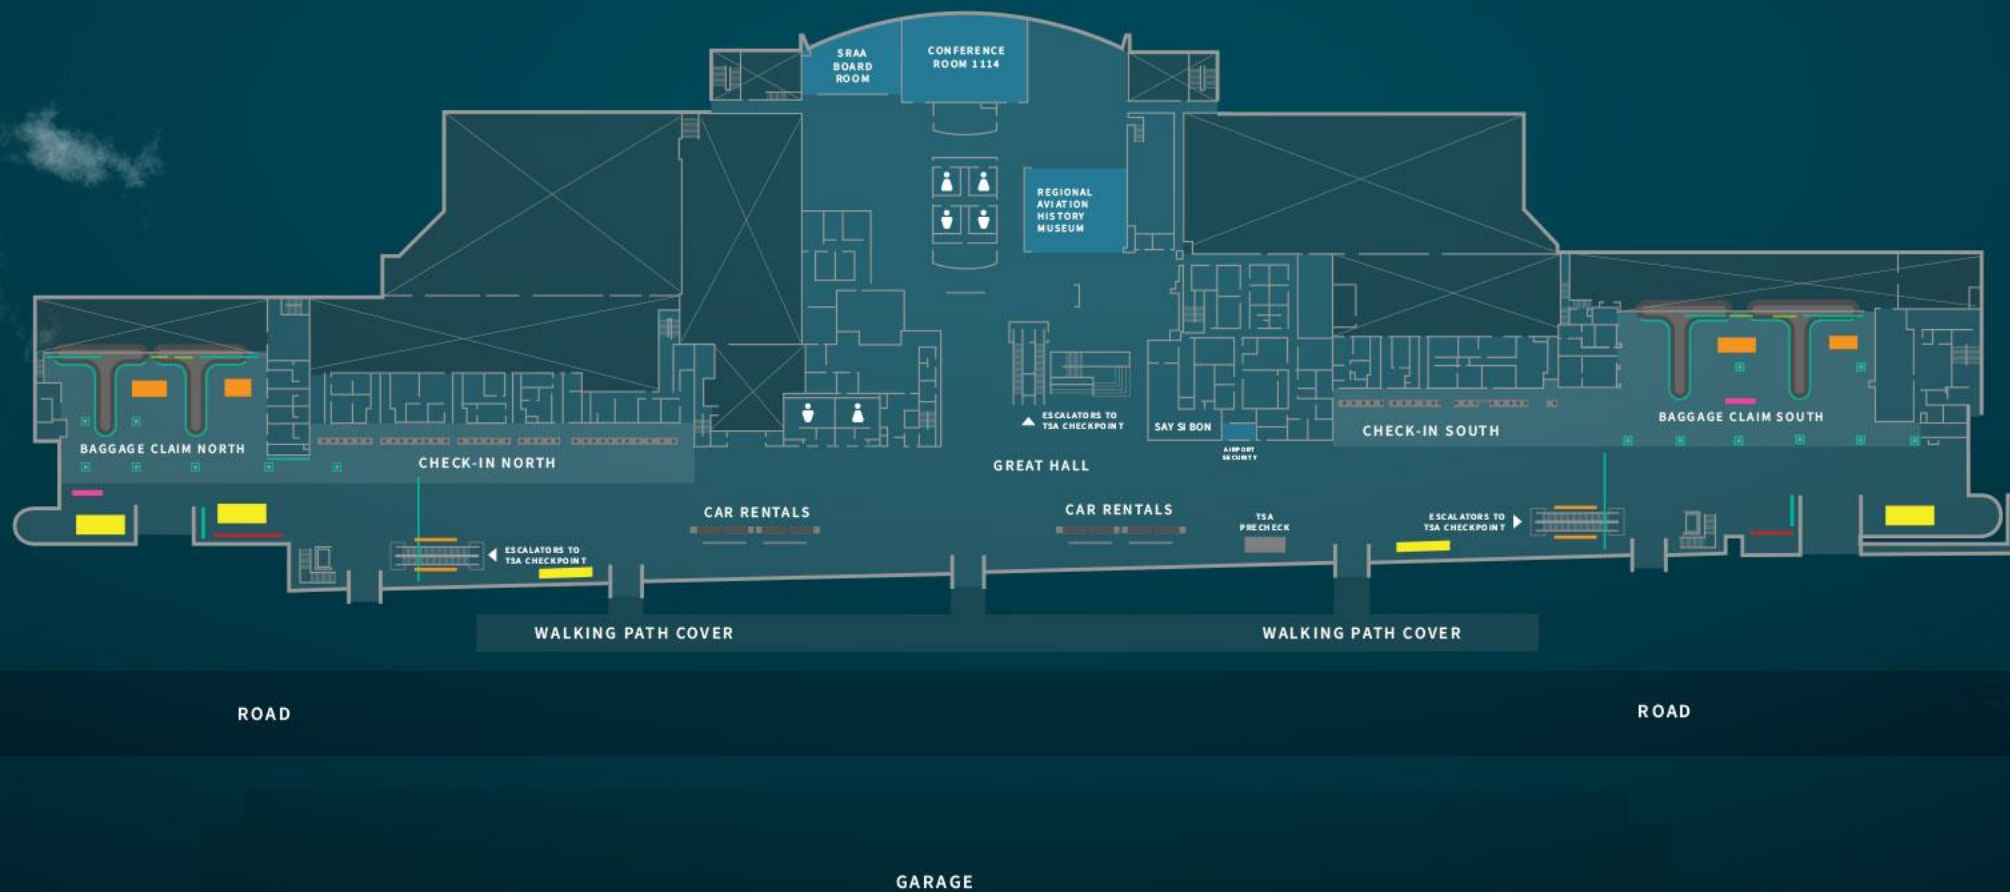

TRAVEL

EXHIBIT SPACE ADVERTISING

Reach an Audience of 2 Million Unique Travelers Each Year

SYR ^{✈️} hosts air service from the following airlines

AIRLINES

LOCATION IS KEY

1st Floor

- BACKLIT TENSION FABRIC
- TENSION FABRIC NO BACKLIGHTING
- DIGITAL
- EXHIBIT SPACE (Vehicle & Floor)
- RESERVATION BOARD
- WRAPS (Wall & Column)
- VINYL CLINGS (Surface, Windows & Floors)
- LUGGAGE CARTS

EXHIBIT SPACE

TERMINAL A & B

1st Floor

Location throughout the first floor in Terminal A and Terminal B, these full-scale exhibits reach an audience of arriving and departing passengers as well as visitors

EXHIBIT SPACE

CENTER TERMINAL 1st Floor

Location throughout the first floor in Terminal A and Terminal B, these full-scale exhibits reach an audience of arriving and departing passengers as well as visitors

SYR  **SYRACUSE**
— HANCOCK —
INTERNATIONAL AIRPORT