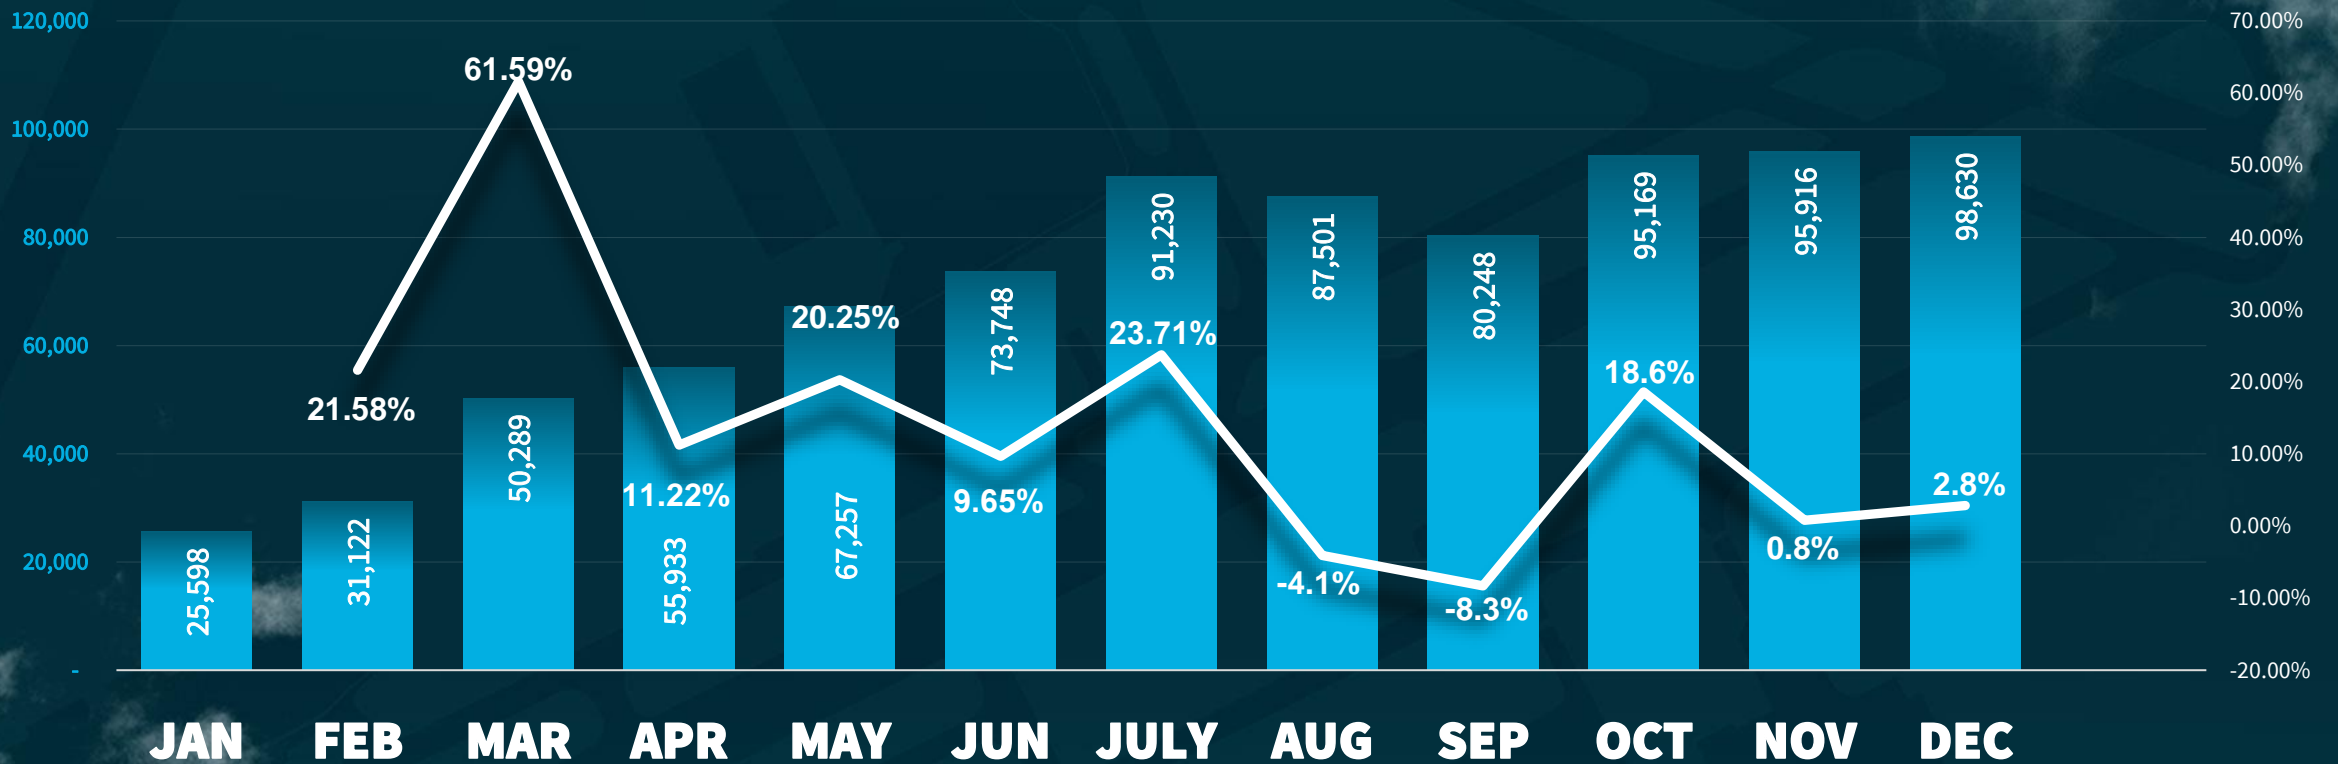

2021 ENPLANEMENTS

2021 ENPLANEMENTS

MONTH - MONTH

 = 2021

 = Month - Month Percentage Change

SYR HISTORICAL TRAFFIC

ENPLANEMENTS