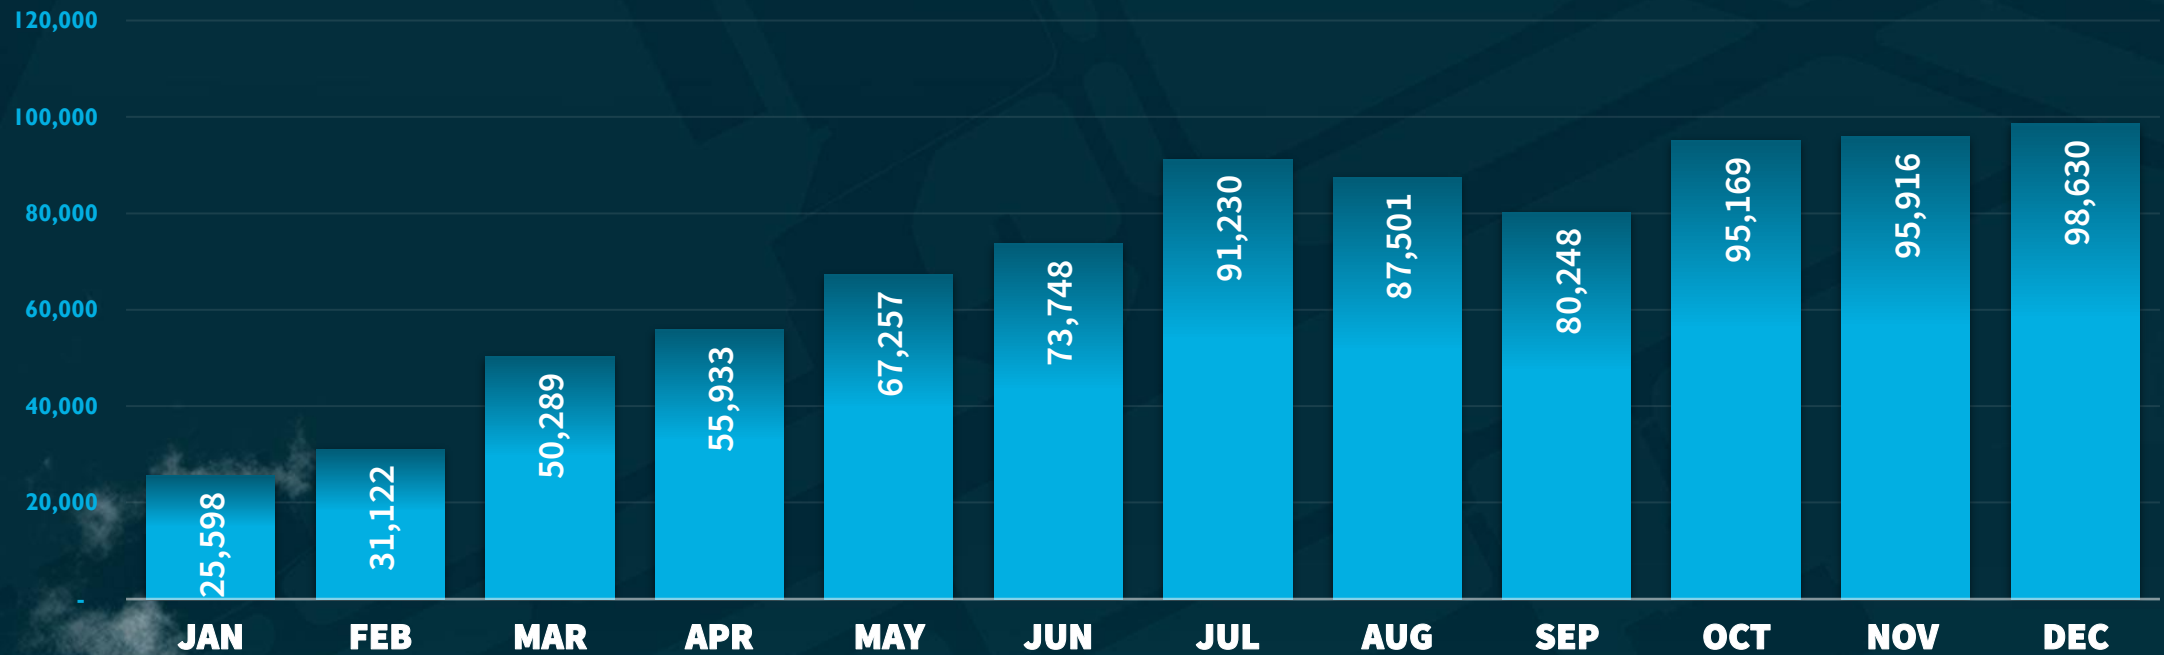

2021 ENPLANEMENTS

2021 ENPLANEMENTS

MONTH - MONTH

 = 2021

 = Month - Month Percentage Change

SYR HISTORICAL TRAFFIC

ENPLANEMENTS