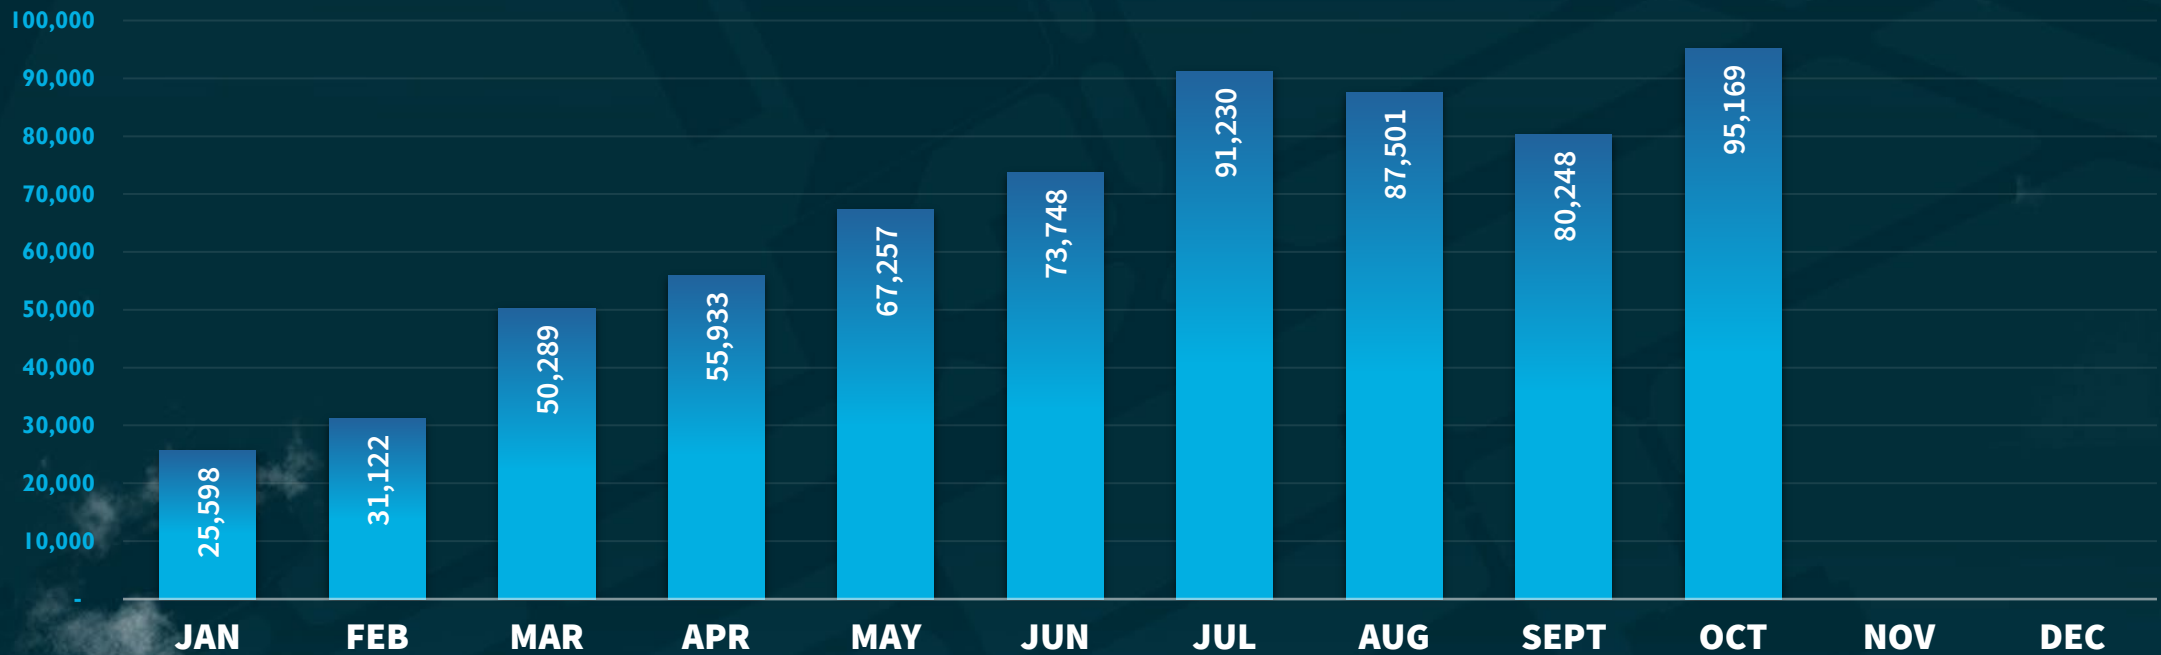

2021 ENPLANEMENTS

2021 ENPLANEMENTS

MONTH - MONTH

 = 2021

 = Month - Month Percentage Change

SYR^{✈️} HISTORICAL TRAFFIC

ENPLANEMENTS