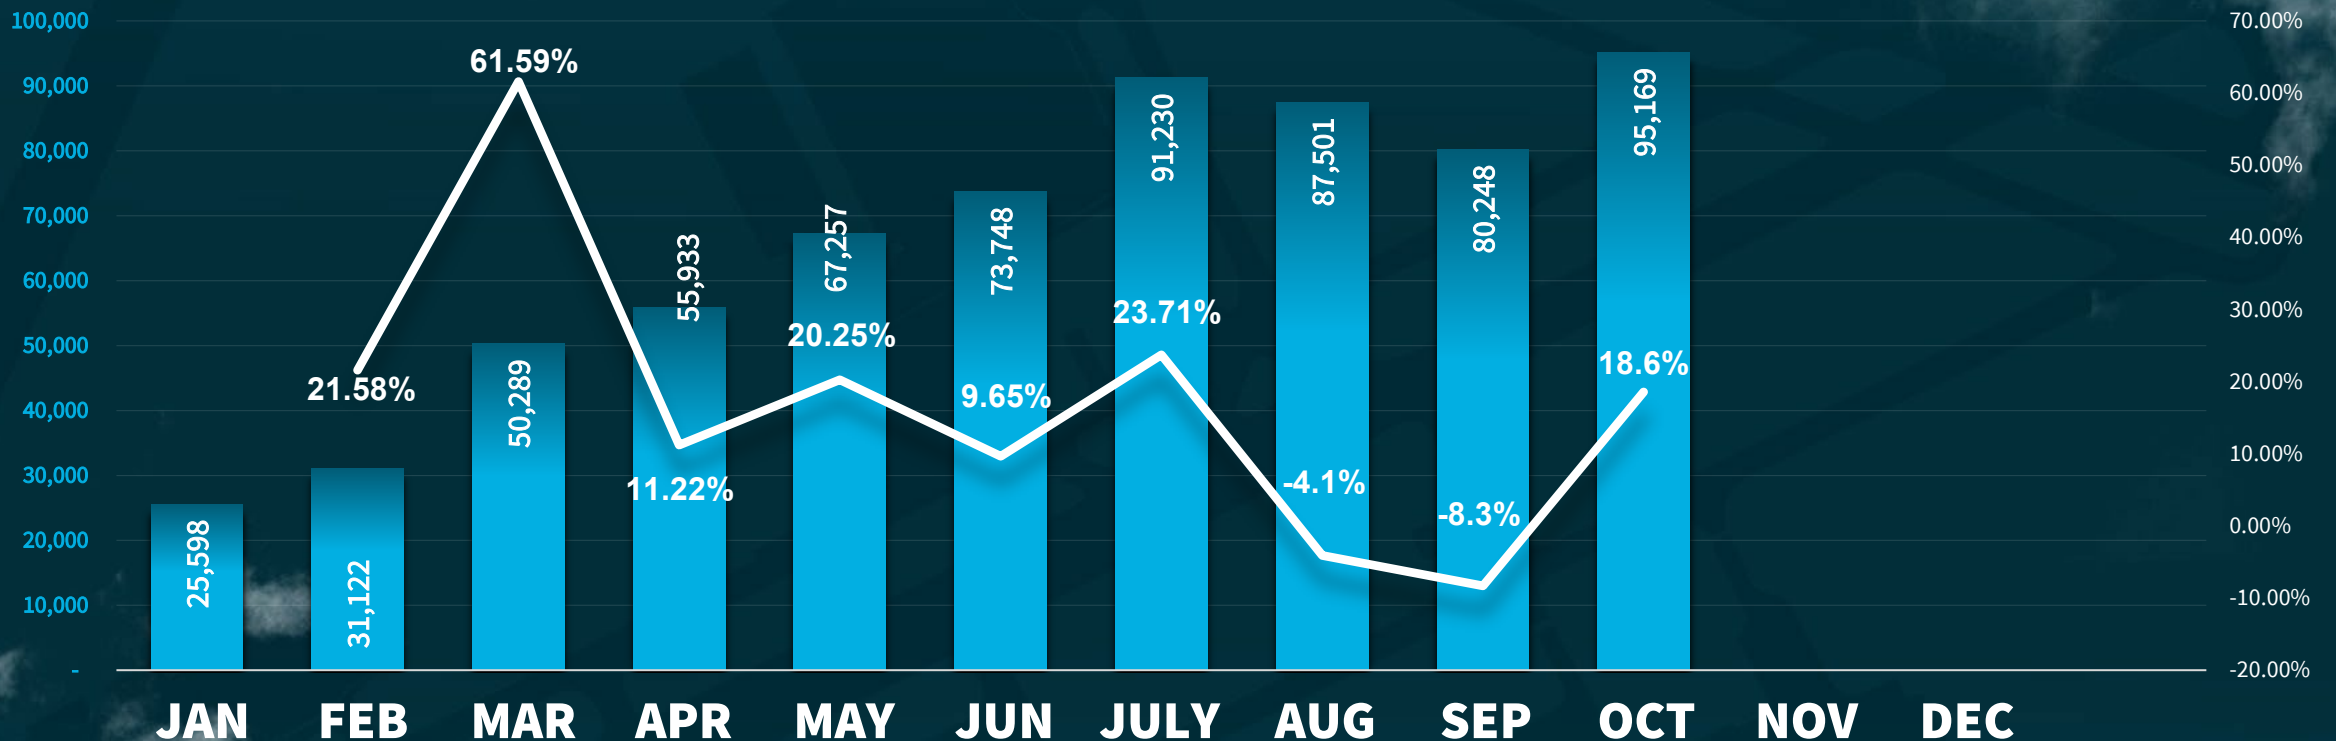

2021 ENPLANEMENTS

2021 ENPLANEMENTS

MONTH - MONTH

 = 2021

 = Month - Month Percentage Change

SYR^{✈️} HISTORICAL TRAFFIC

ENPLANEMENTS