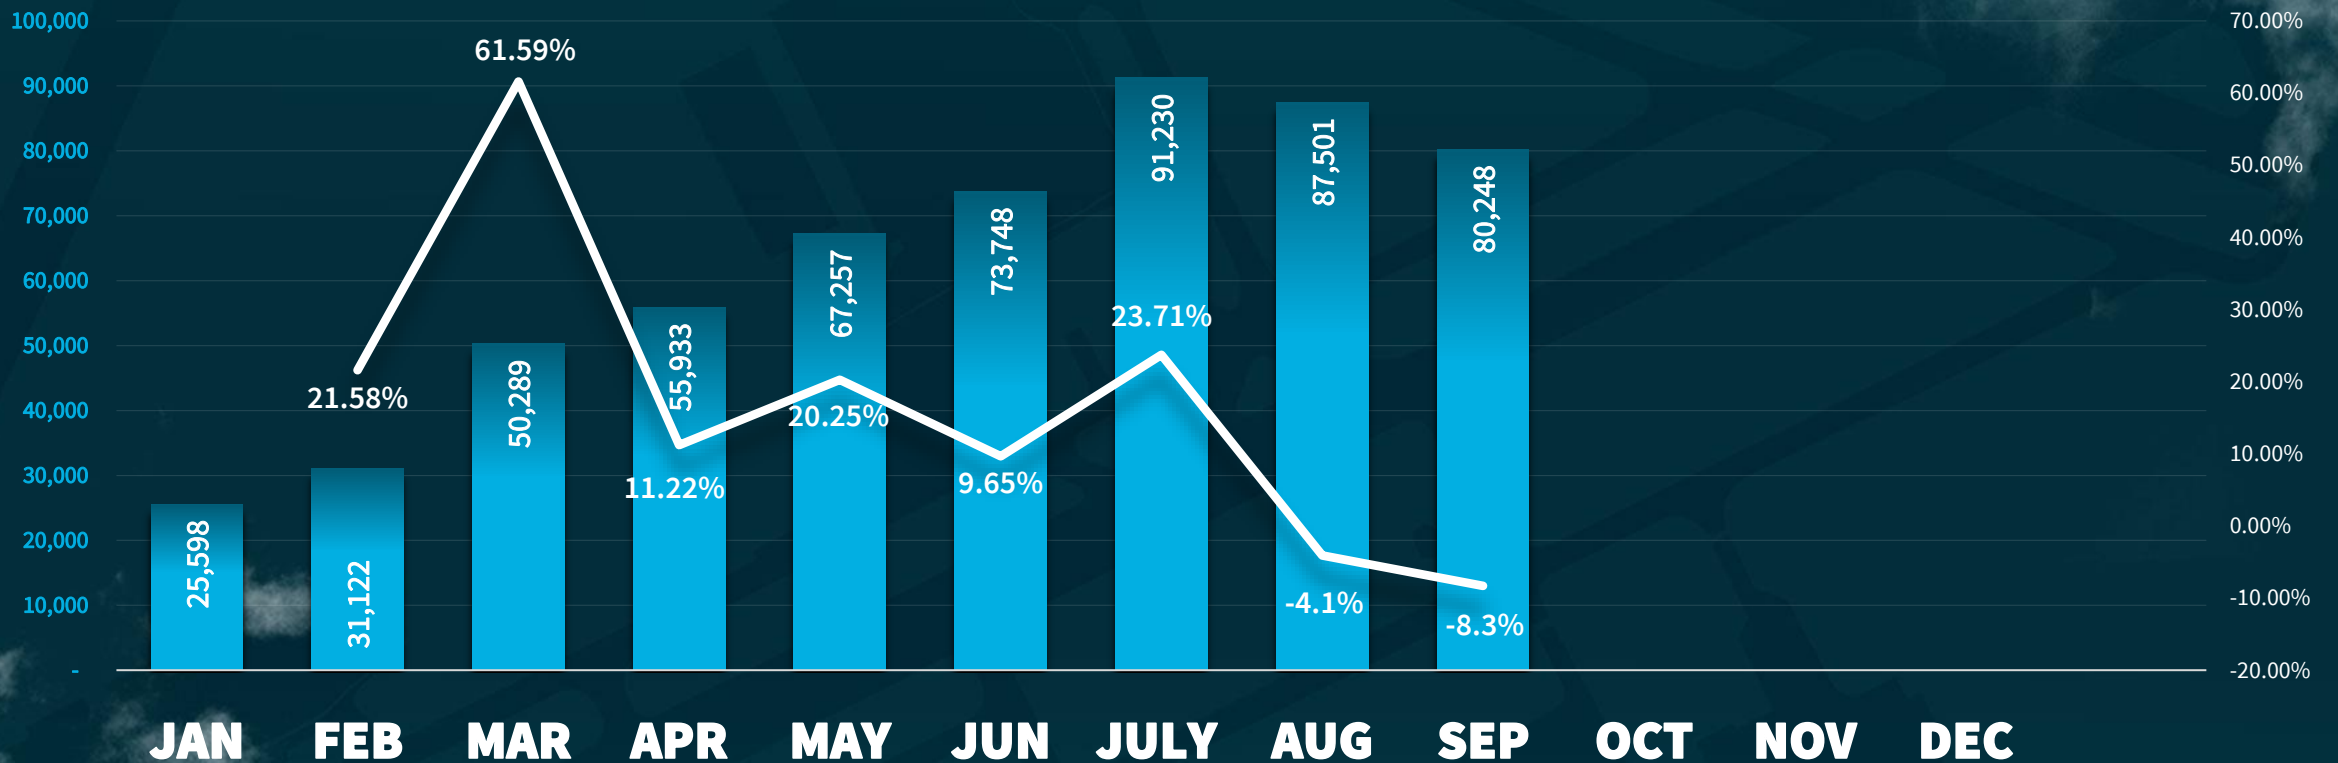

2021 ENPLANEMENTS

2021 ENPLANEMENTS

MONTH - MONTH

 = 2021

 = Month - Month Percentage Change

SYR^{✈️} HISTORICAL TRAFFIC

ENPLANEMENTS