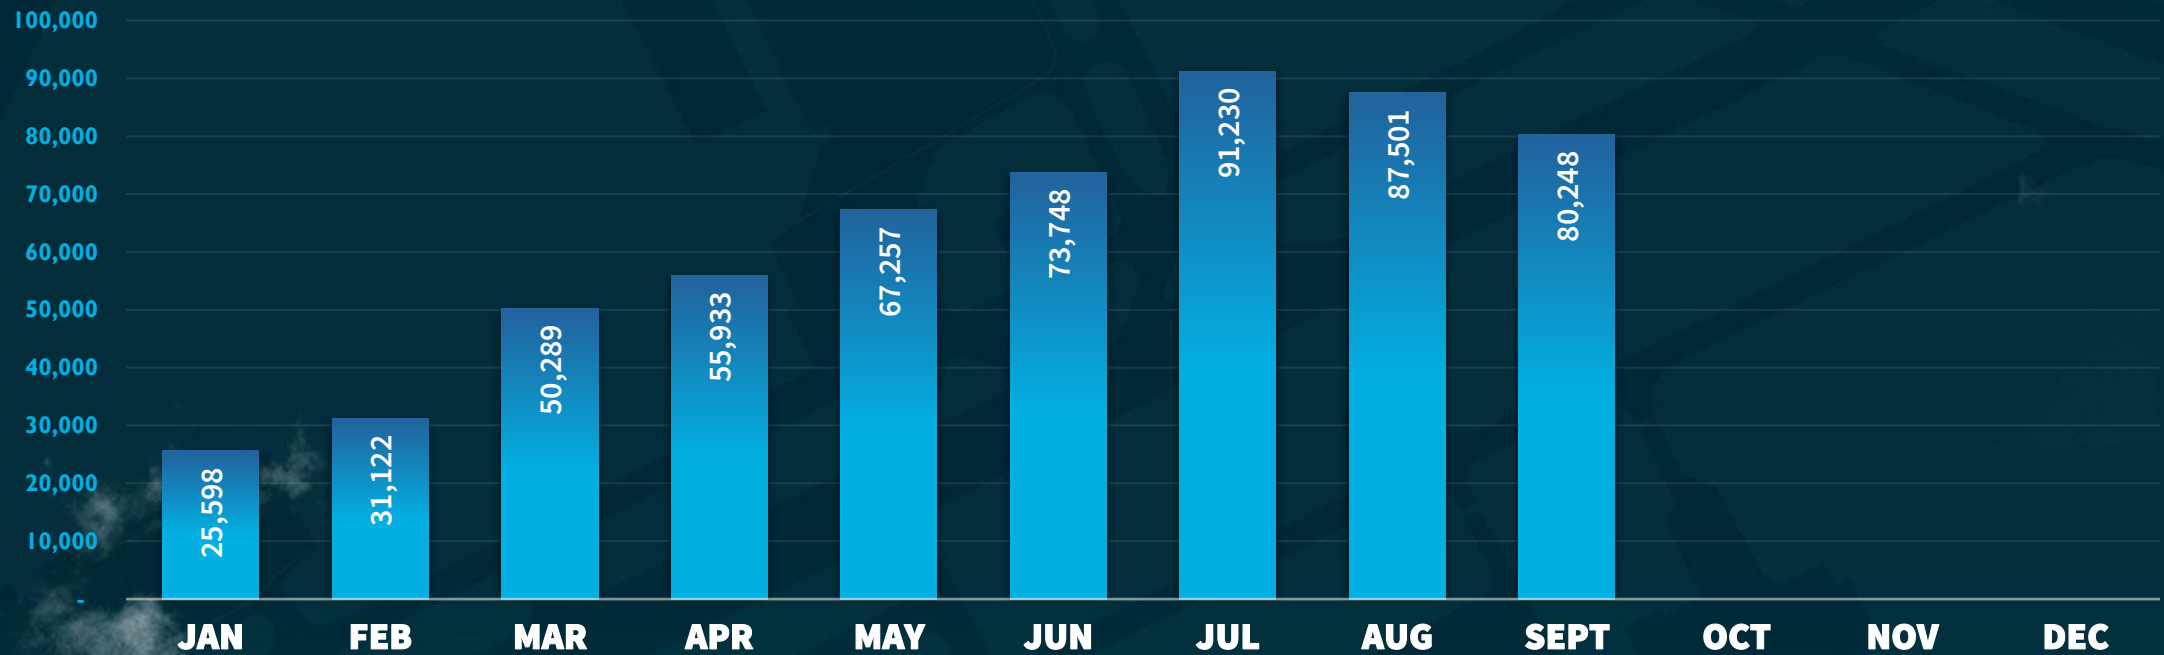

2021 ENPLANEMENTS

2021 ENPLANEMENTS

MONTH - MONTH

 = 2021

 = Month - Month Percentage Change

SYR^{✈️} HISTORICAL TRAFFIC

ENPLANEMENTS