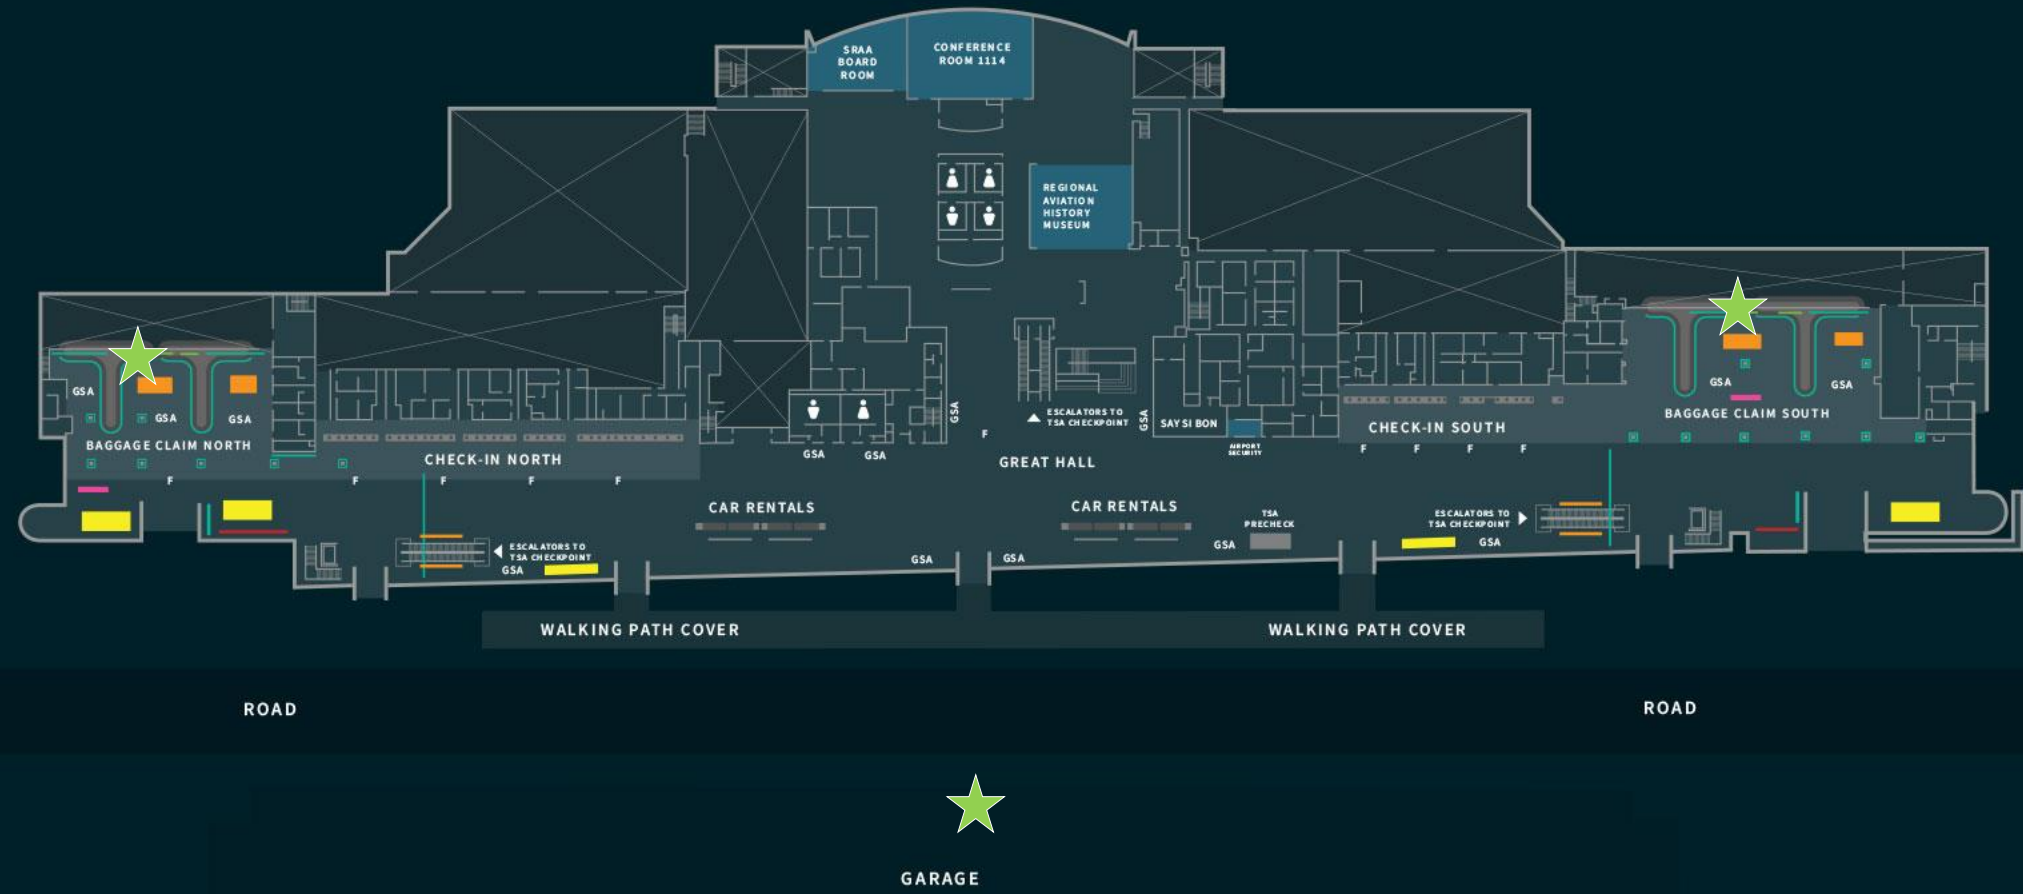

AMERICAN
AIRLINES

FRONTIER
AIRLINES

DELTA
AIR LINES

UNITED
AIRLINES

TERMINAL A

TERMINAL B

LOCATION IS KEY

first floor

★ Available Locations

- BACKLIT TENSION FABRIC
- TENSION FABRIC NO BACKLIGHTING
- DIGITAL
- EXHIBIT SPACE (Vehicle & Floor)
- RESERVATION BOARD
- WRAPS (Wall & Column)
- VINYL CLINGS (Surface, Windows & Floors)
- LUGGAGE CARTS
- GSA GENERAL SEATING AREA
- F FIDS BOARDS

DIGITAL DISPLAYS

TERMINAL A & B

Located in the Baggage Claim of Terminal A and Terminal B, these large screen 4K monitors display your advertisement to passengers and visitors.

\$400 per month

Dimensions

3840 pixels x 2160 pixels: 86 in 4K UHD