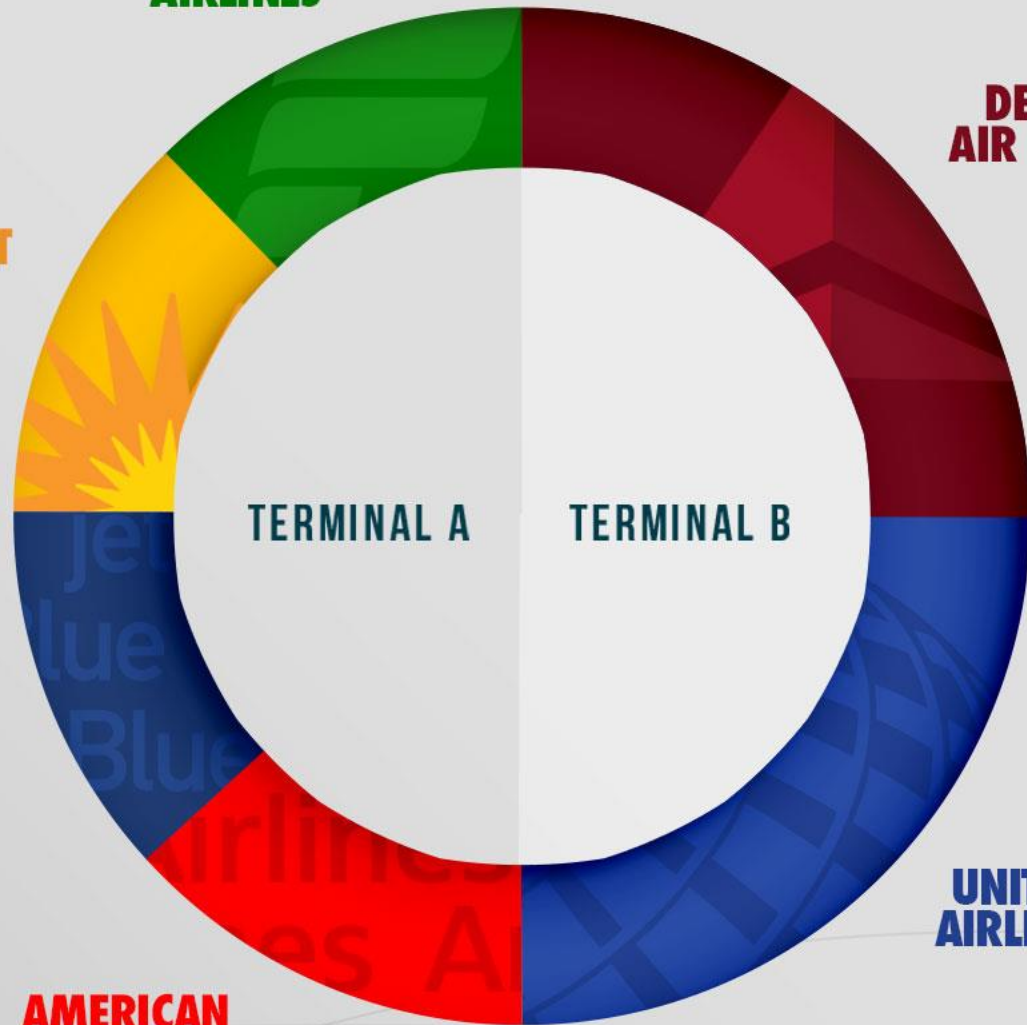

SYR[®]

ADVERTISING

Digital Displays

AIRLINES

SYR.

SYR HOSTS
AIR SERVICE
FROM THE
FOLLOWING
AIRLINES

ALLEGiant
AIR

JETBLUE
AIRWAYS

AMERICAN
AIRLINES

FRONTIER
AIRLINES

DELTA
AIR LINES

UNITED
AIRLINES

TERMINAL A

TERMINAL B

LOCATION IS KEY

first floor

★ Available Locations

- BACKLIT TENSION FABRIC
- TENSION FABRIC NO BACKLIGHTING
- DIGITAL
- EXHIBIT SPACE (Vehicle & Floor)
- RESERVATION BOARD
- WRAPS (Wall & Column)
- VINYL CLINGS (Surface, Windows & Floors)
- LUGGAGE CARTS
- GSA GENERAL SEATING AREA
- F FIDS BOARDS

DIGITAL DISPLAYS

TERMINAL A & B

Located in the Baggage Claim of Terminal A and Terminal B, these large screen 4K monitors display your advertisement to passengers and visitors.

\$400 per month

Dimensions

3840 pixels x 2160 pixels: 86 in 4K UHD