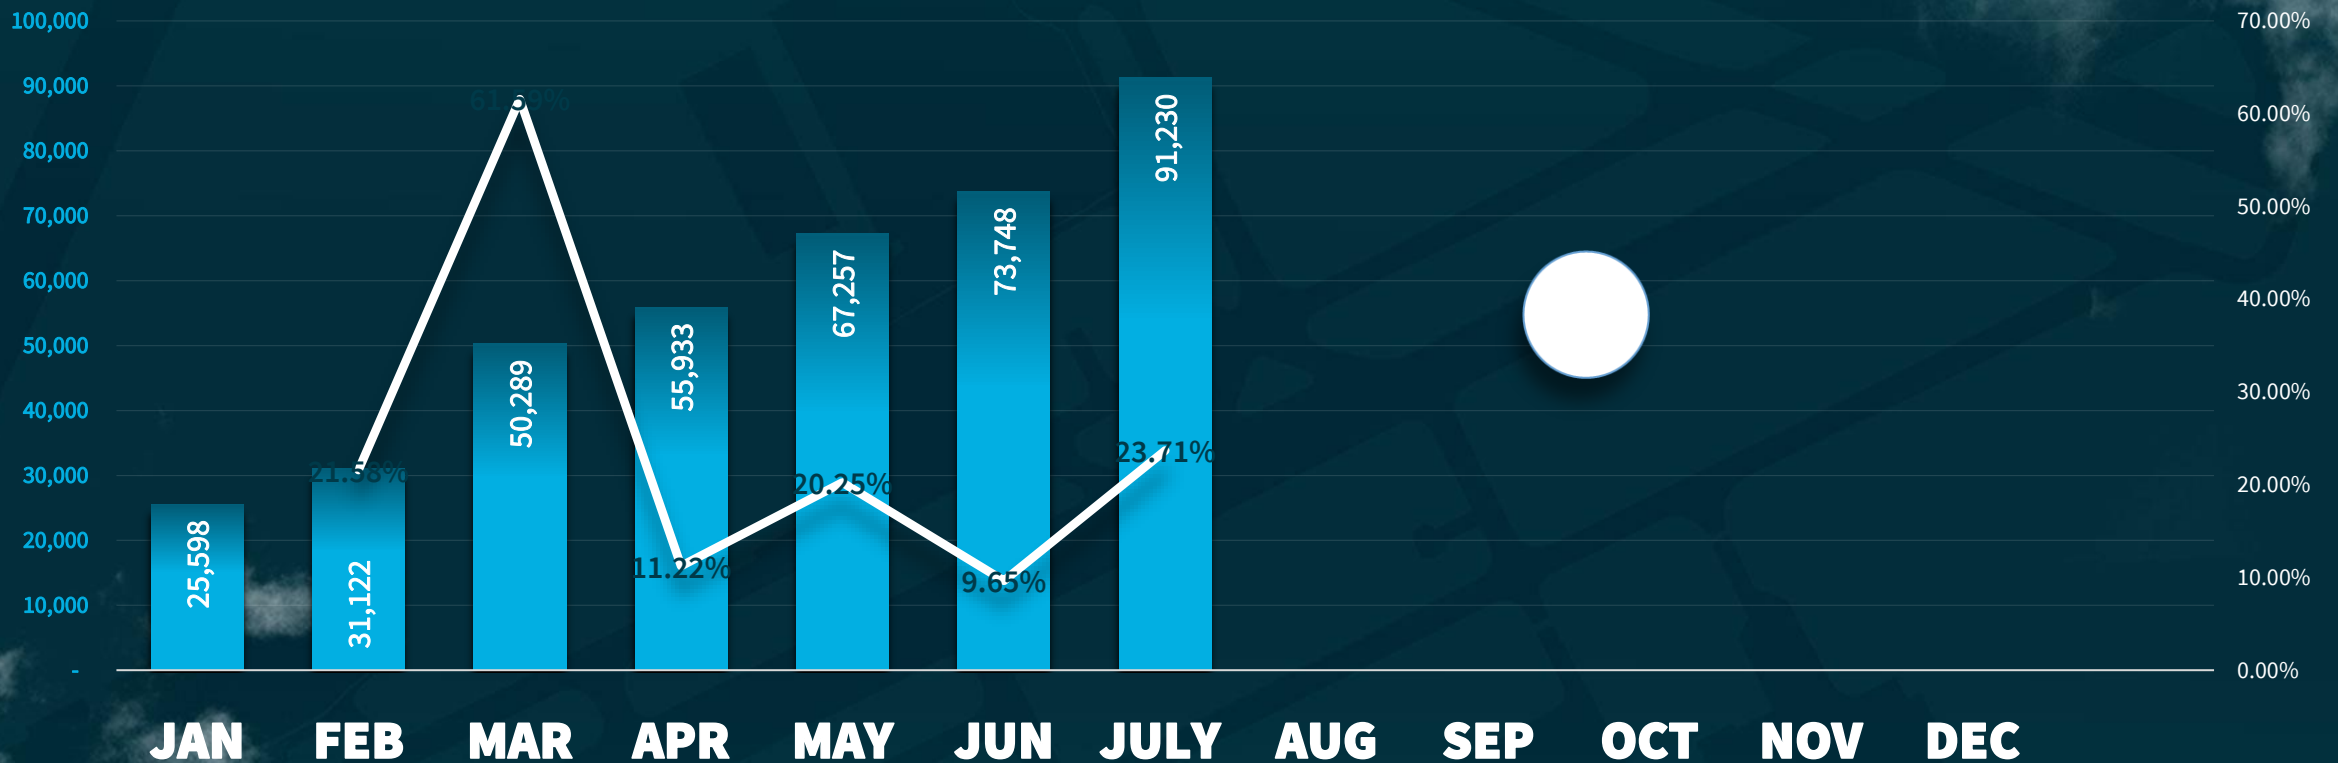

# 2021 ENPLANEMENTS

MONTH - MONTH

 = 2021

 = Month - Month Percentage Change

# SYR<sup>✈️</sup> HISTORICAL TRAFFIC