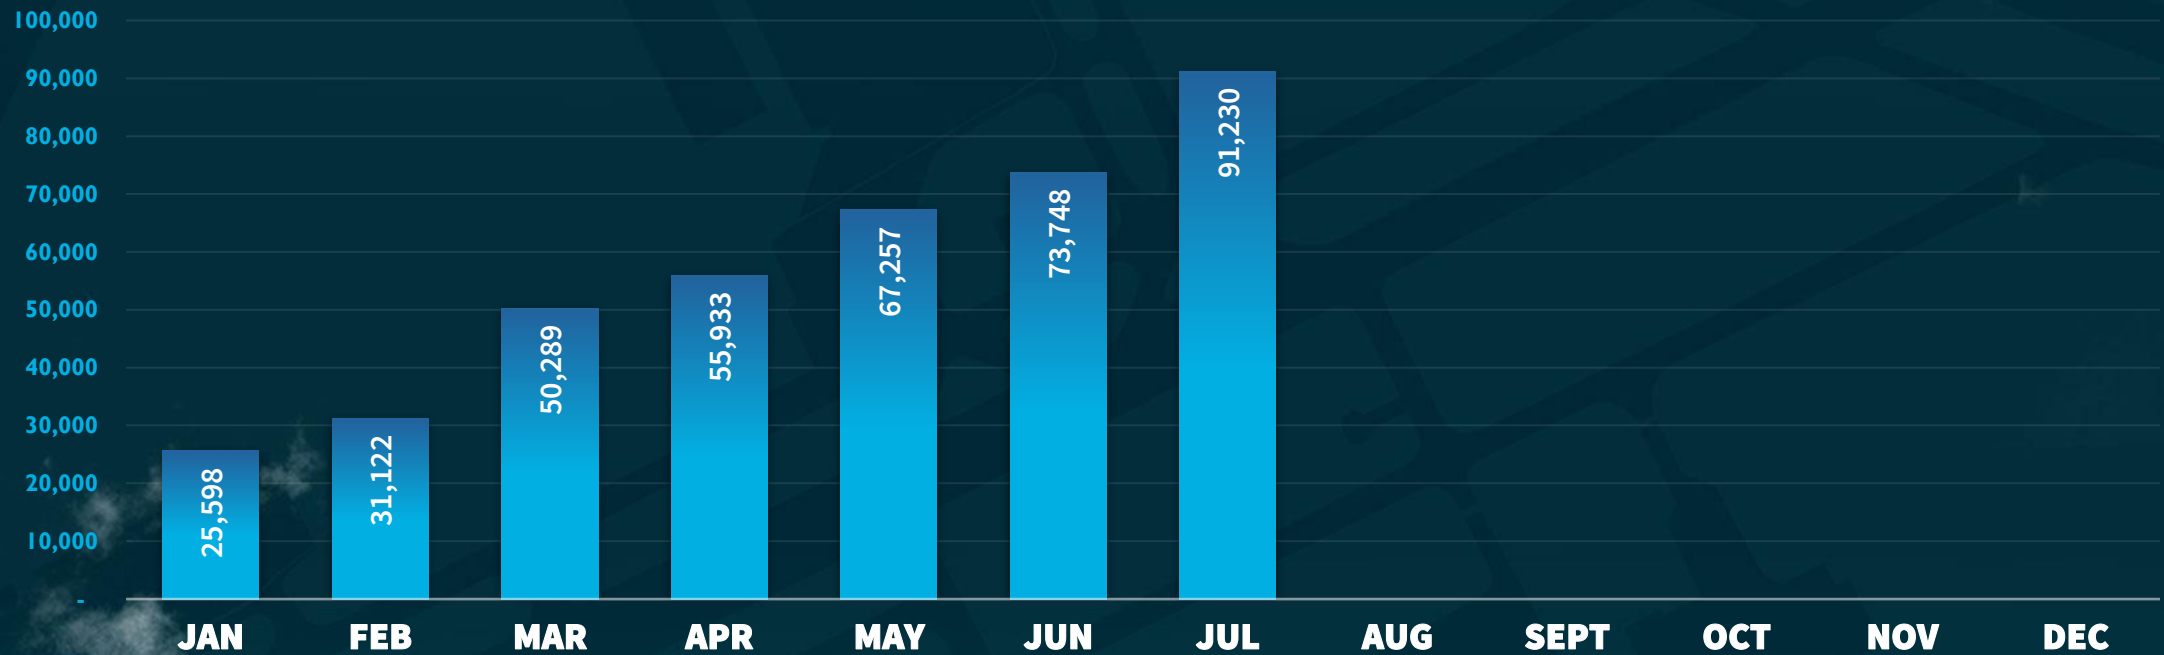

# 2021 ENPLANEMENTS

MONTH - MONTH

 = 2021

 = Month - Month Percentage Change

# SYR<sup>✈️</sup> HISTORICAL TRAFFIC