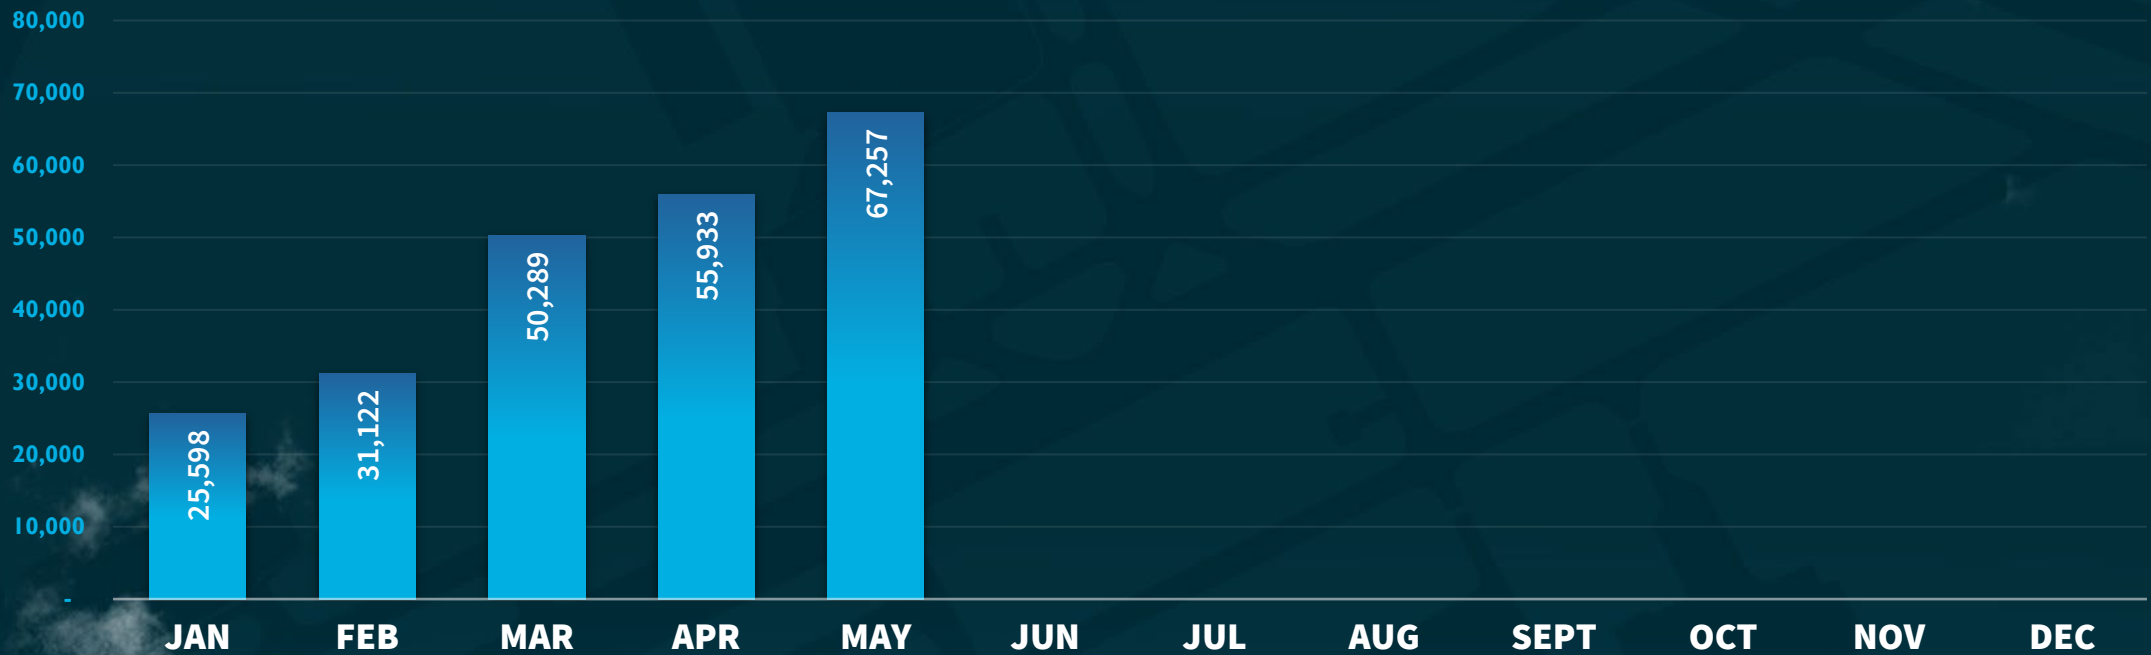

2021 ENPLANEMENTS

ENPLANEMENTS

MONTH-TO-MONTH COMPARISON

2019

2020

2021

— = Percentage Change comp 2019

TOTAL ENPLANEMENTS

2011 - 2021 COMPARISON
(January - May)

— = Percentage Change

TOTAL PASSENGER TRAFFIC

2011 - 2021 COMPARISON
(January - May)

— = Percentage Change