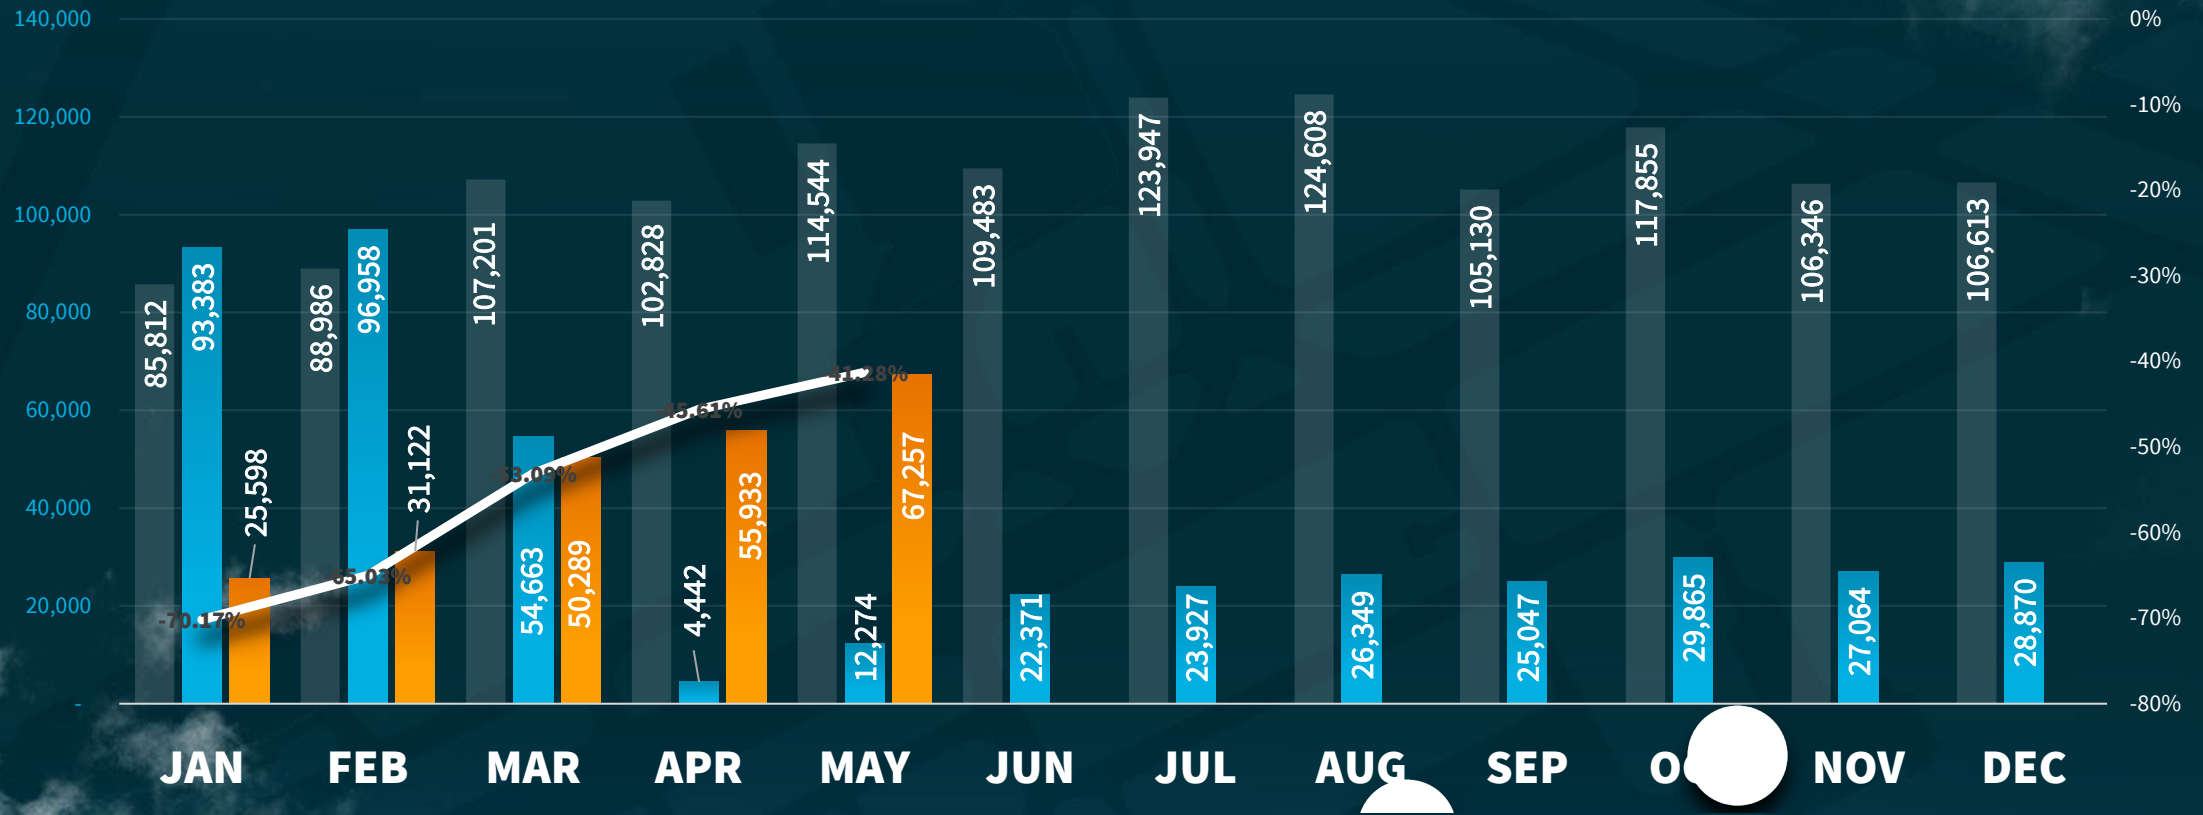

2021 ENPLANEMENTS

ENPLANEMENTS

MONTH-TO-MONTH COMPARISON

2019

2020

2021

— = Percentage Change comp 2019

TOTAL ENPLANEMENTS

2011 - 2021 COMPARISON
(January - May)

— = Percentage Change

TOTAL PASSENGER TRAFFIC

2011 - 2021 COMPARISON
(January - May)

— = Percentage Change