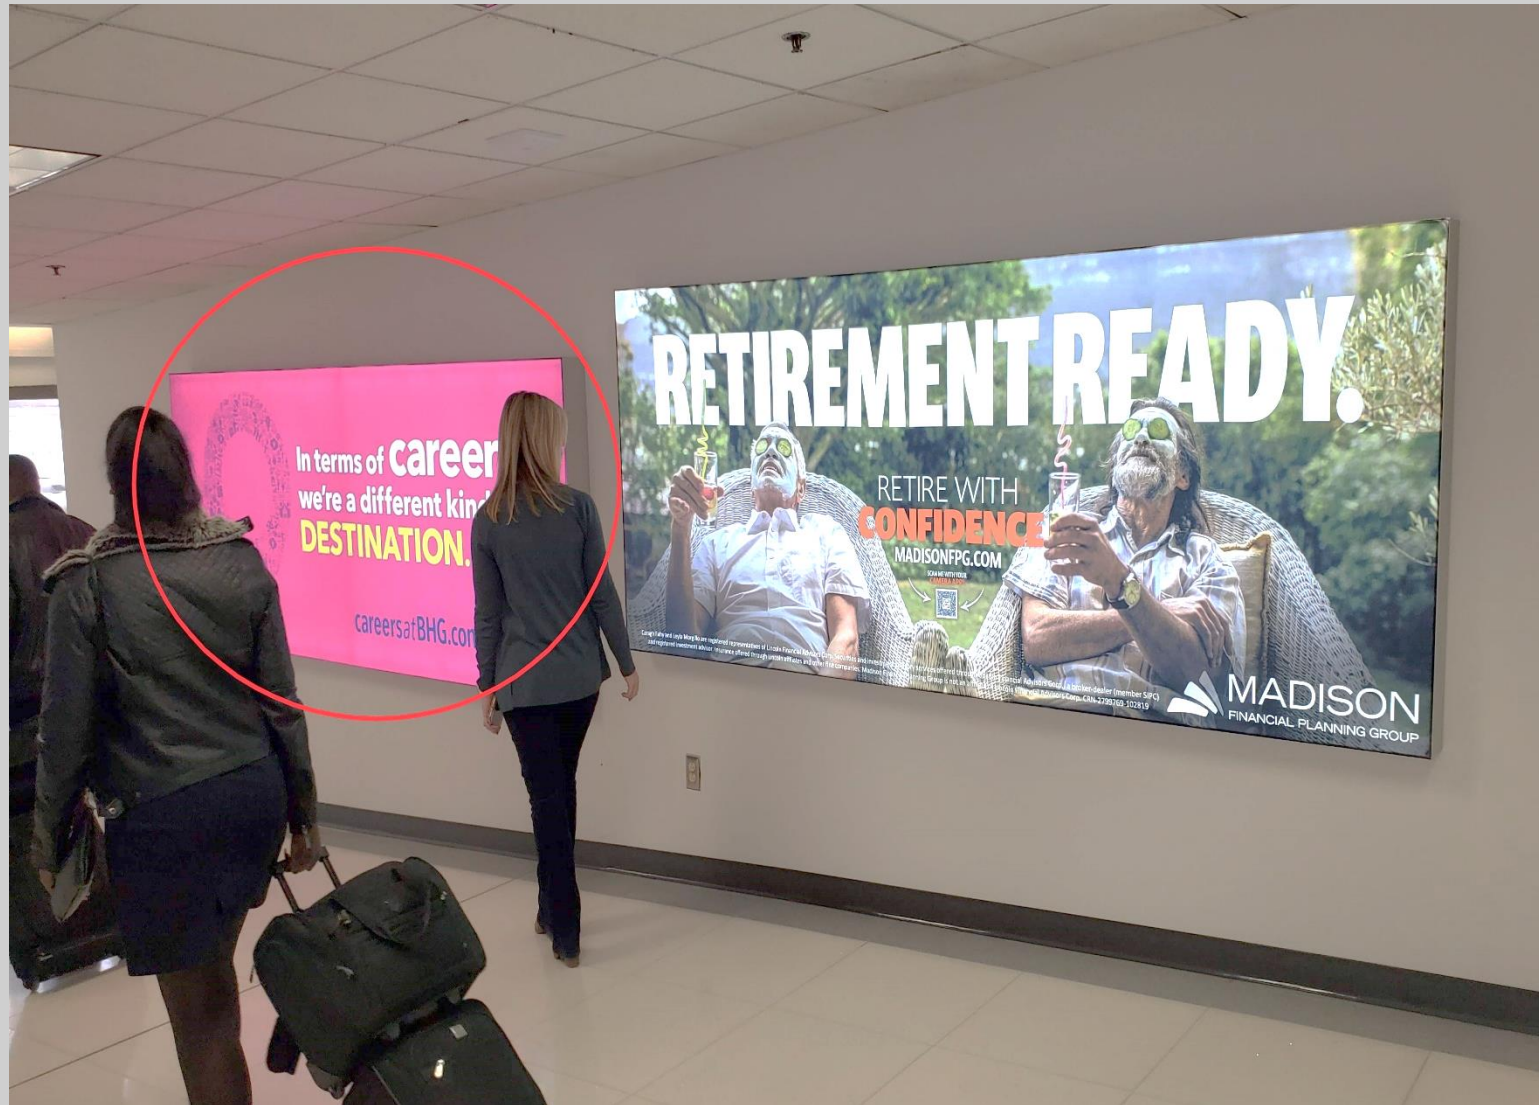

FABRIC BACKLIT DISPLAYS

TERMINAL B

Hallway to Concourse B gates

$375 PER MONTH

**EST. ONE TIME
PRODUCTION**

$866.23

DIMENSIONS

120"(w) x 50"(h)