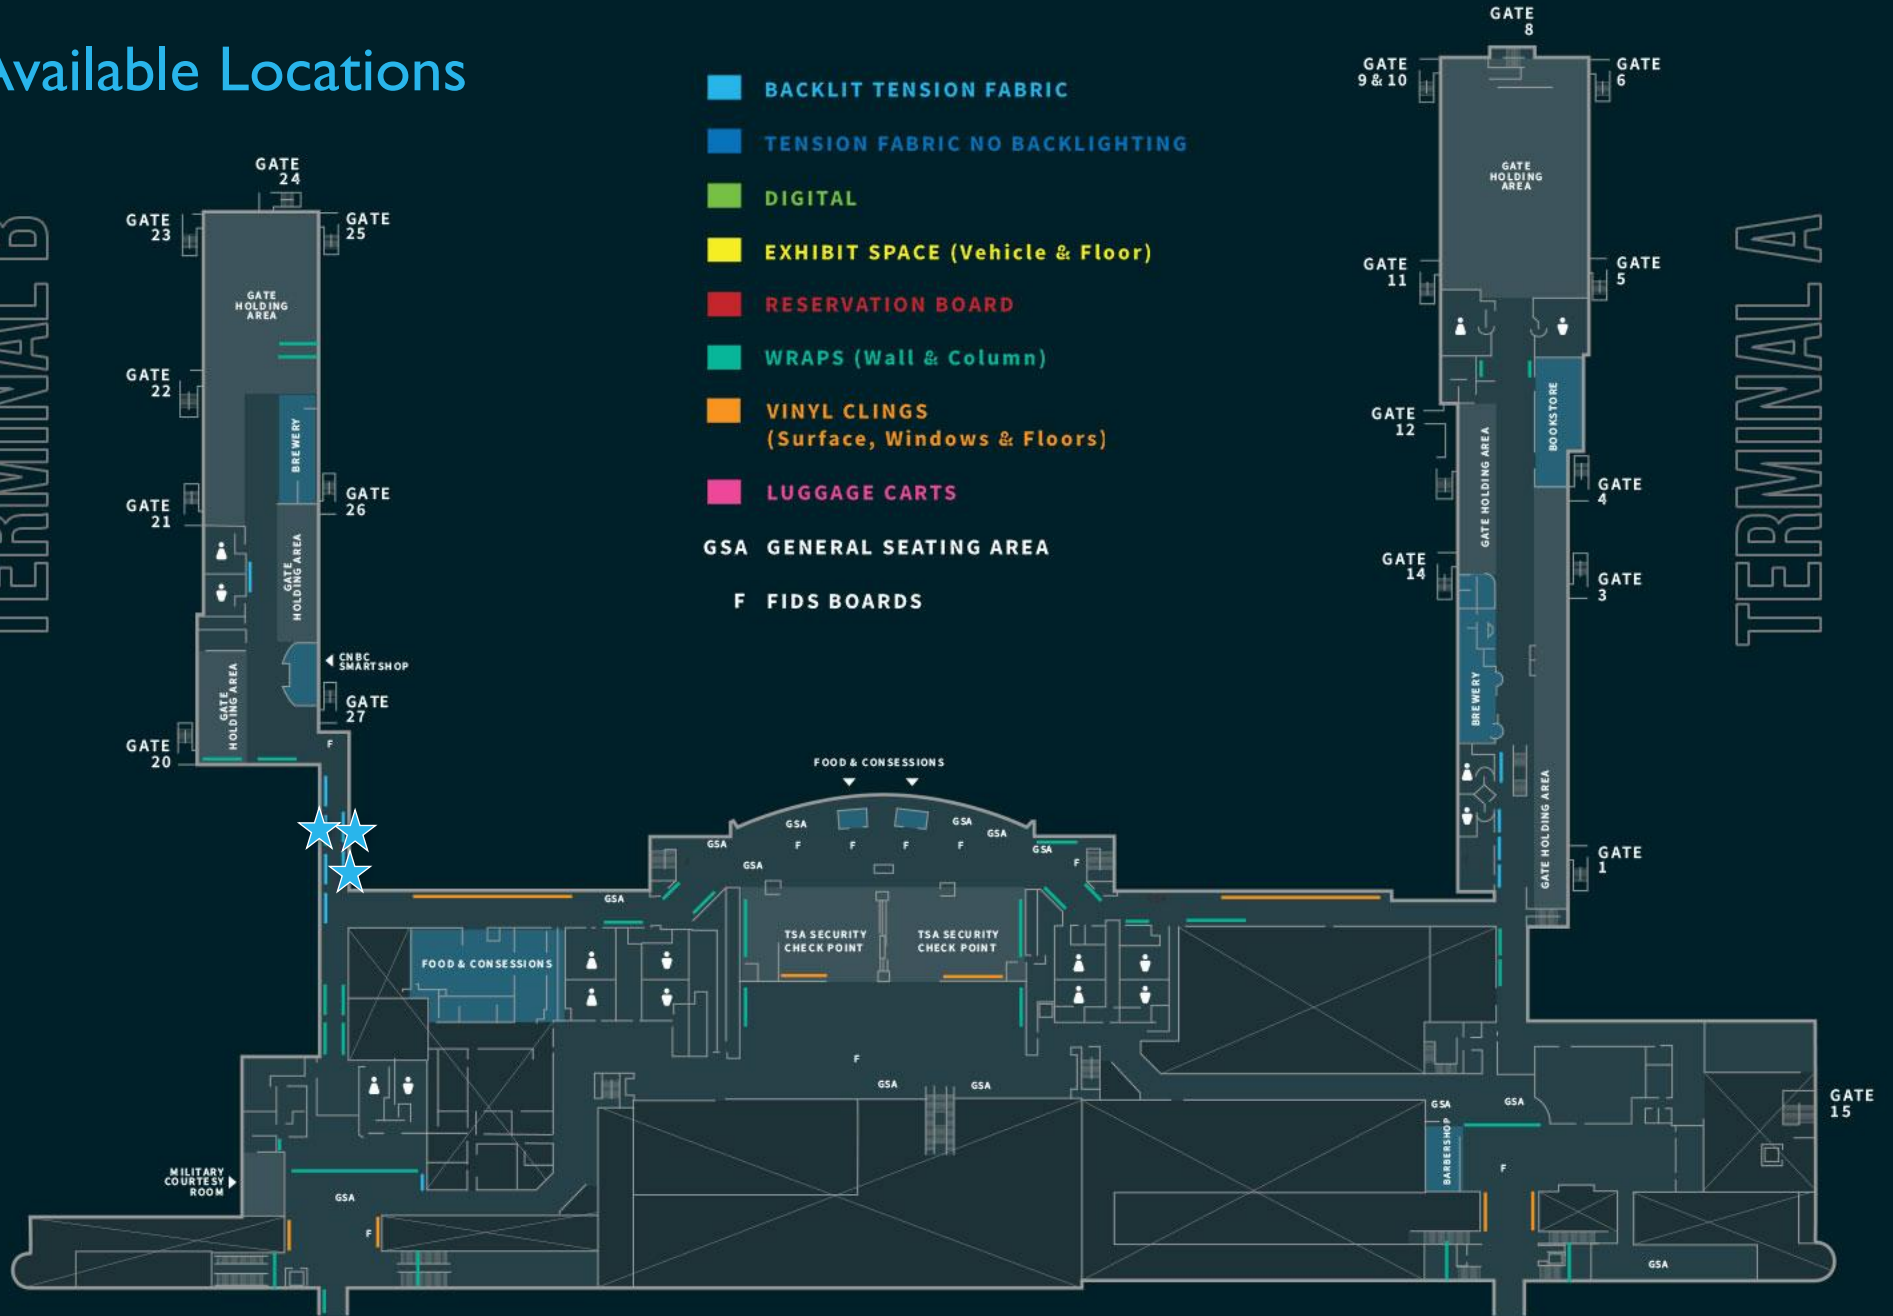

AMERICAN
AIRLINES

FRONTIER
AIRLINES

DELTA
AIR LINES

UNITED
AIRLINES

LOCATION IS KEY

SECOND FLOOR

★ Available Locations

TERMINAL B

TERMINAL A

FABRIC BACKLIT DISPLAYS

TERMINAL B

Hallway to Concourse B gates

\$375 PER MONTH

**EST. ONE TIME
PRODUCTION**

\$866.23

DIMENSIONS

120"(w) x 50"(h)

FABRIC BACKLIT DISPLAYS

TERMINAL B

Hallway to Concourse B gates

\$300 PER MONTH

**EST. ONE TIME
PRODUCTION**

\$730.93

DIMENSIONS

96"(w) x 48"(h)