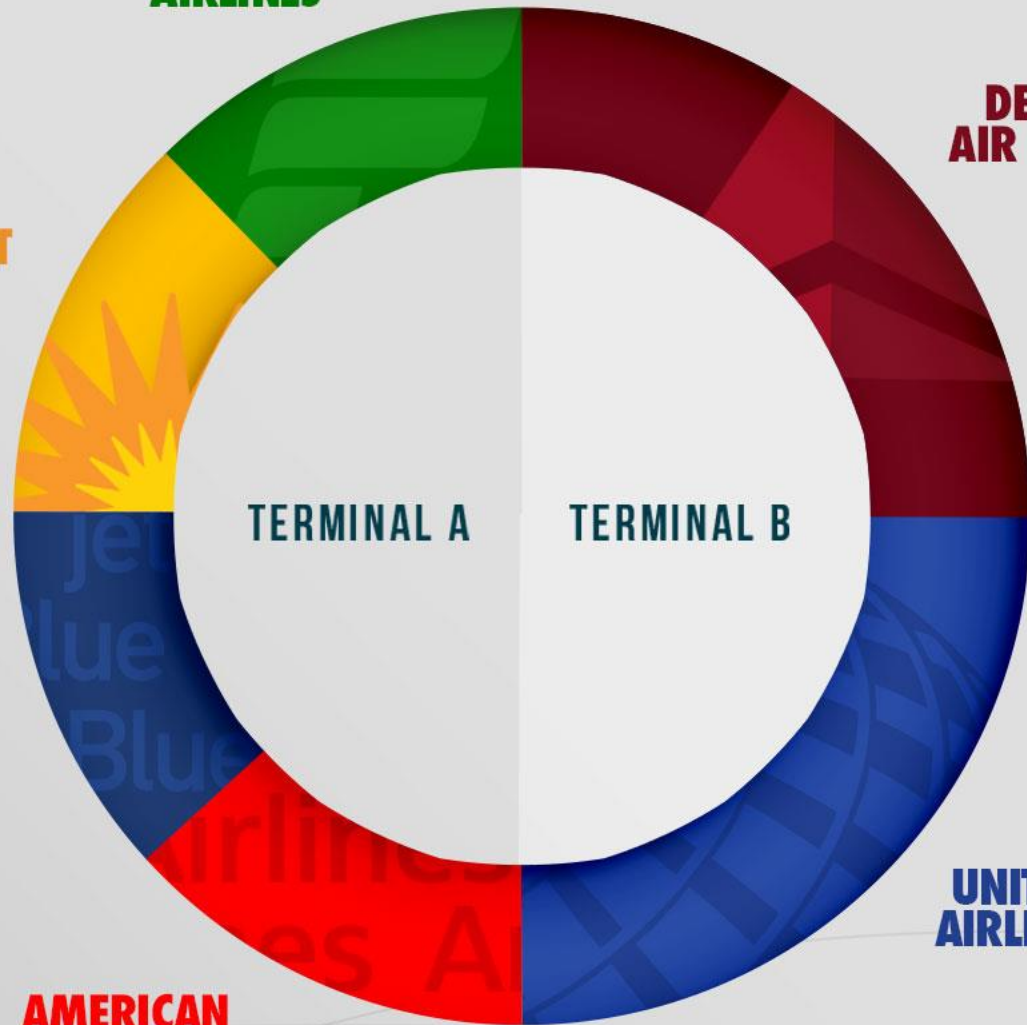

SYR[®]

ADVERTISING

Fabric Backlights

AIRLINES

SYR.

SYR HOSTS
AIR SERVICE
FROM THE
FOLLOWING
AIRLINES

ALLEGiant
AIR

JETBLUE
AIRWAYS

AMERICAN
AIRLINES

FRONTIER
AIRLINES

DELTA
AIR LINES

UNITED
AIRLINES

LOCATION IS KEY

SECOND FLOOR

★ Available Locations

TERMINAL B

TERMINAL A

FABRIC BACKLIT DISPLAYS

TERMINAL B

Hallway to Concourse B gates

\$375 PER MONTH

**EST. ONE TIME
PRODUCTION**

\$866.23

DIMENSIONS

120"(w) x 50"(h)

FABRIC BACKLIT DISPLAYS

TERMINAL B

Hallway to Concourse B gates

\$300 PER MONTH

**EST. ONE TIME
PRODUCTION**

\$730.93

DIMENSIONS