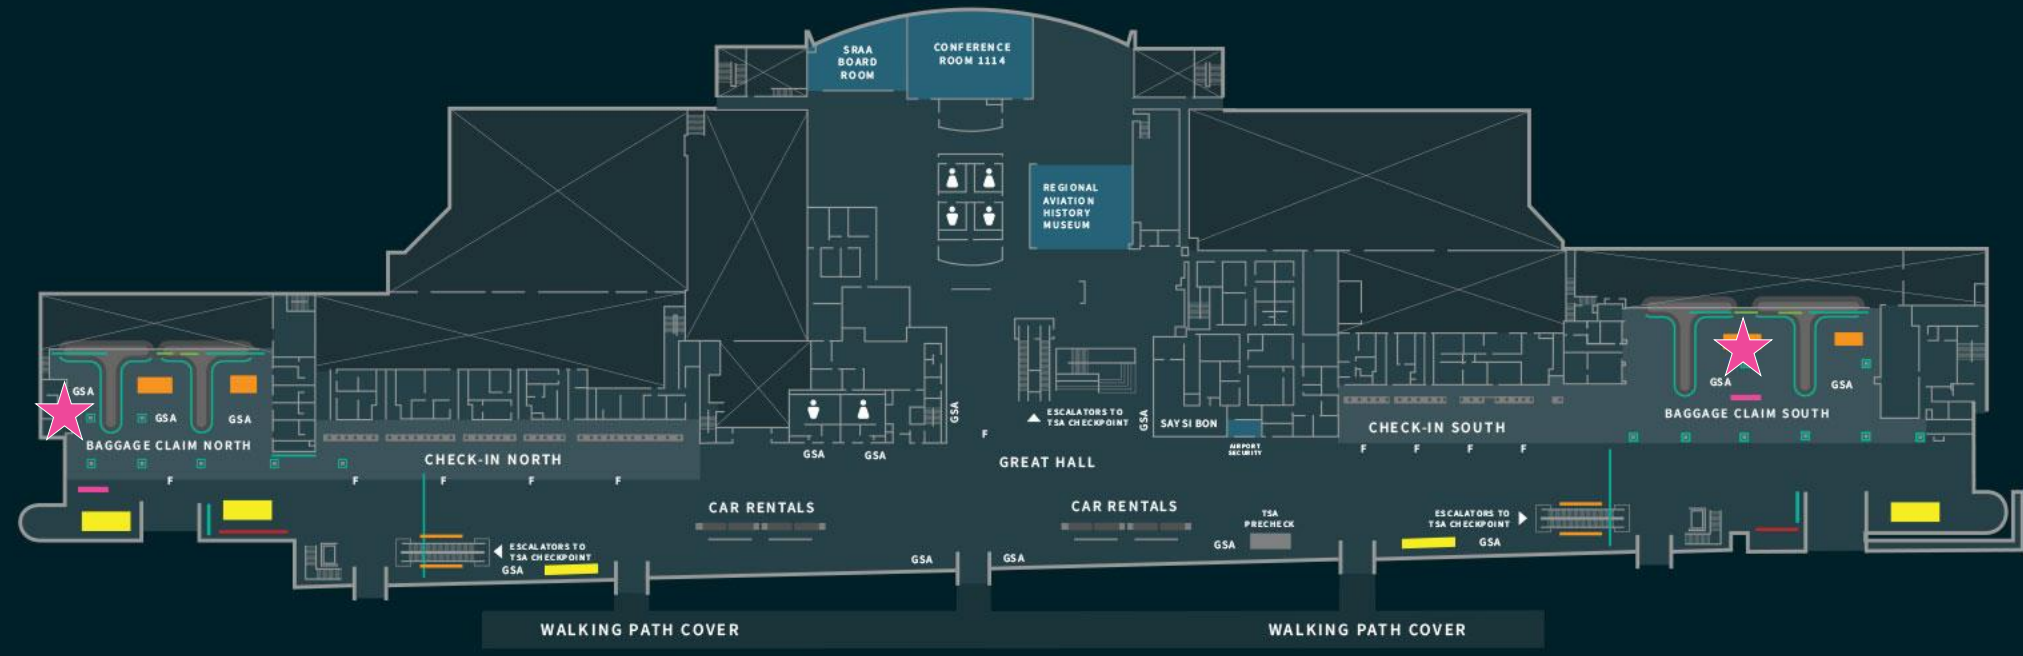

AMERICAN
AIRLINES

FRONTIER
AIRLINES

DELTA
AIR LINES

UNITED
AIRLINES

LOCATION IS KEY

first floor

★ Available Locations

- BACKLIT TENSION FABRIC
- TENSION FABRIC NO BACKLIGHTING
- DIGITAL
- EXHIBIT SPACE (Vehicle & Floor)
- RESERVATION BOARD
- WRAPS (Wall & Column)
- VINYL CLINGS (Surface, Windows & Floors)
- LUGGAGE CARTS
- GSA GENERAL SEATING AREA
- F FIDS BOARDS

ROAD

ROAD

★
GARAGE

LUGGAGE CARTS

TERMINAL A, TERMINAL B, & 1ST FLOOR GARAGE

Location in the Baggage Claim of Terminal A and Terminal B, these large screen 4K monitors display your advertisement to passengers and visitors.