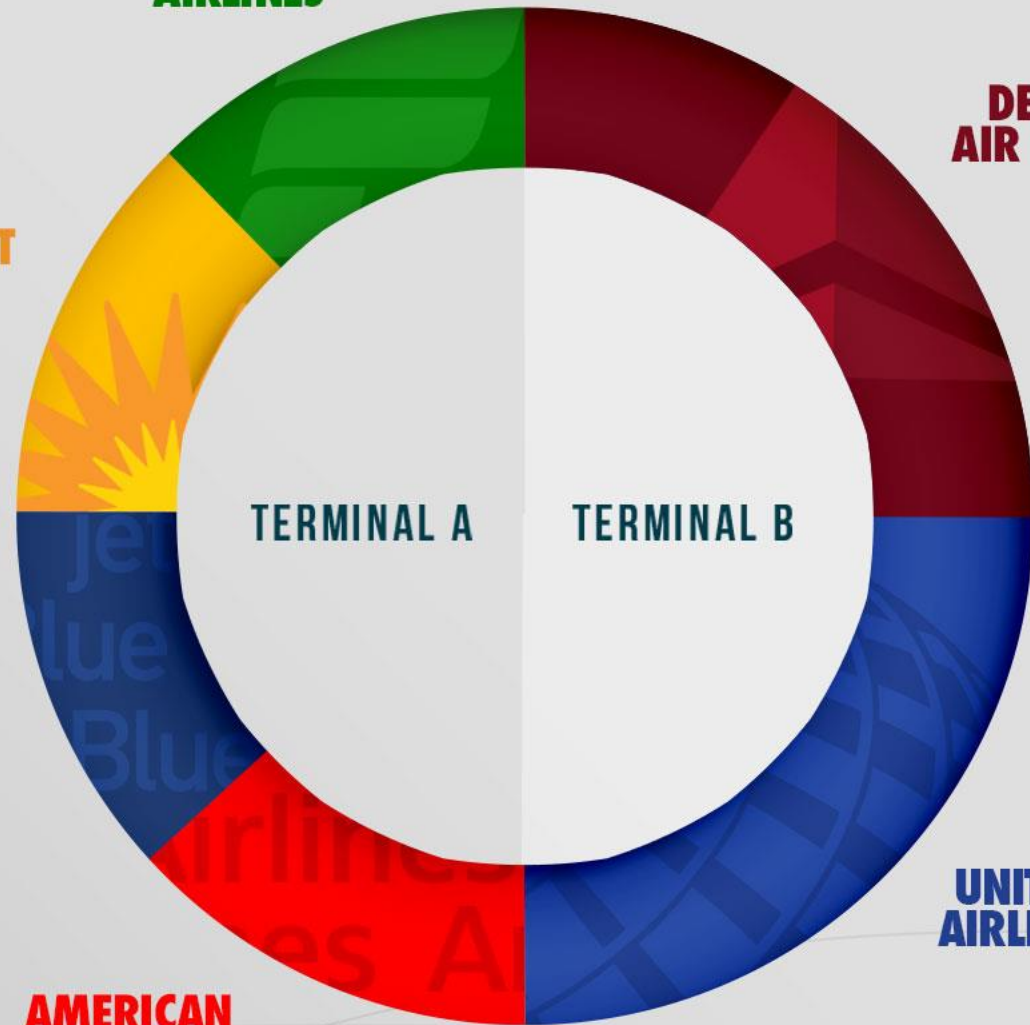

SYR[®]

ADVERTISING

Luggage Carts

AIRLINES

SYR.

SYR HOSTS
AIR SERVICE
FROM THE
FOLLOWING
AIRLINES

ALLEGiant
AIR

JETBLUE
AIRWAYS

AMERICAN
AIRLINES

FRONTIER
AIRLINES

DELTA
AIR LINES

UNITED
AIRLINES

LOCATION IS KEY

first floor

★ Available Locations

- BACKLIT TENSION FABRIC
- TENSION FABRIC NO BACKLIGHTING
- DIGITAL
- EXHIBIT SPACE (Vehicle & Floor)
- RESERVATION BOARD
- WRAPS (Wall & Column)
- VINYL CLINGS (Surface, Windows & Floors)
- LUGGAGE CARTS
- GSA GENERAL SEATING AREA
- F FIDS BOARDS

ROAD

ROAD

★
GARAGE

LUGGAGE CARTS

TERMINAL A, TERMINAL B, & 1ST FLOOR GARAGE

Location in the Baggage Claim of Terminal A and Terminal B, these large screen 4K monitors display your advertisement to passengers and visitors.