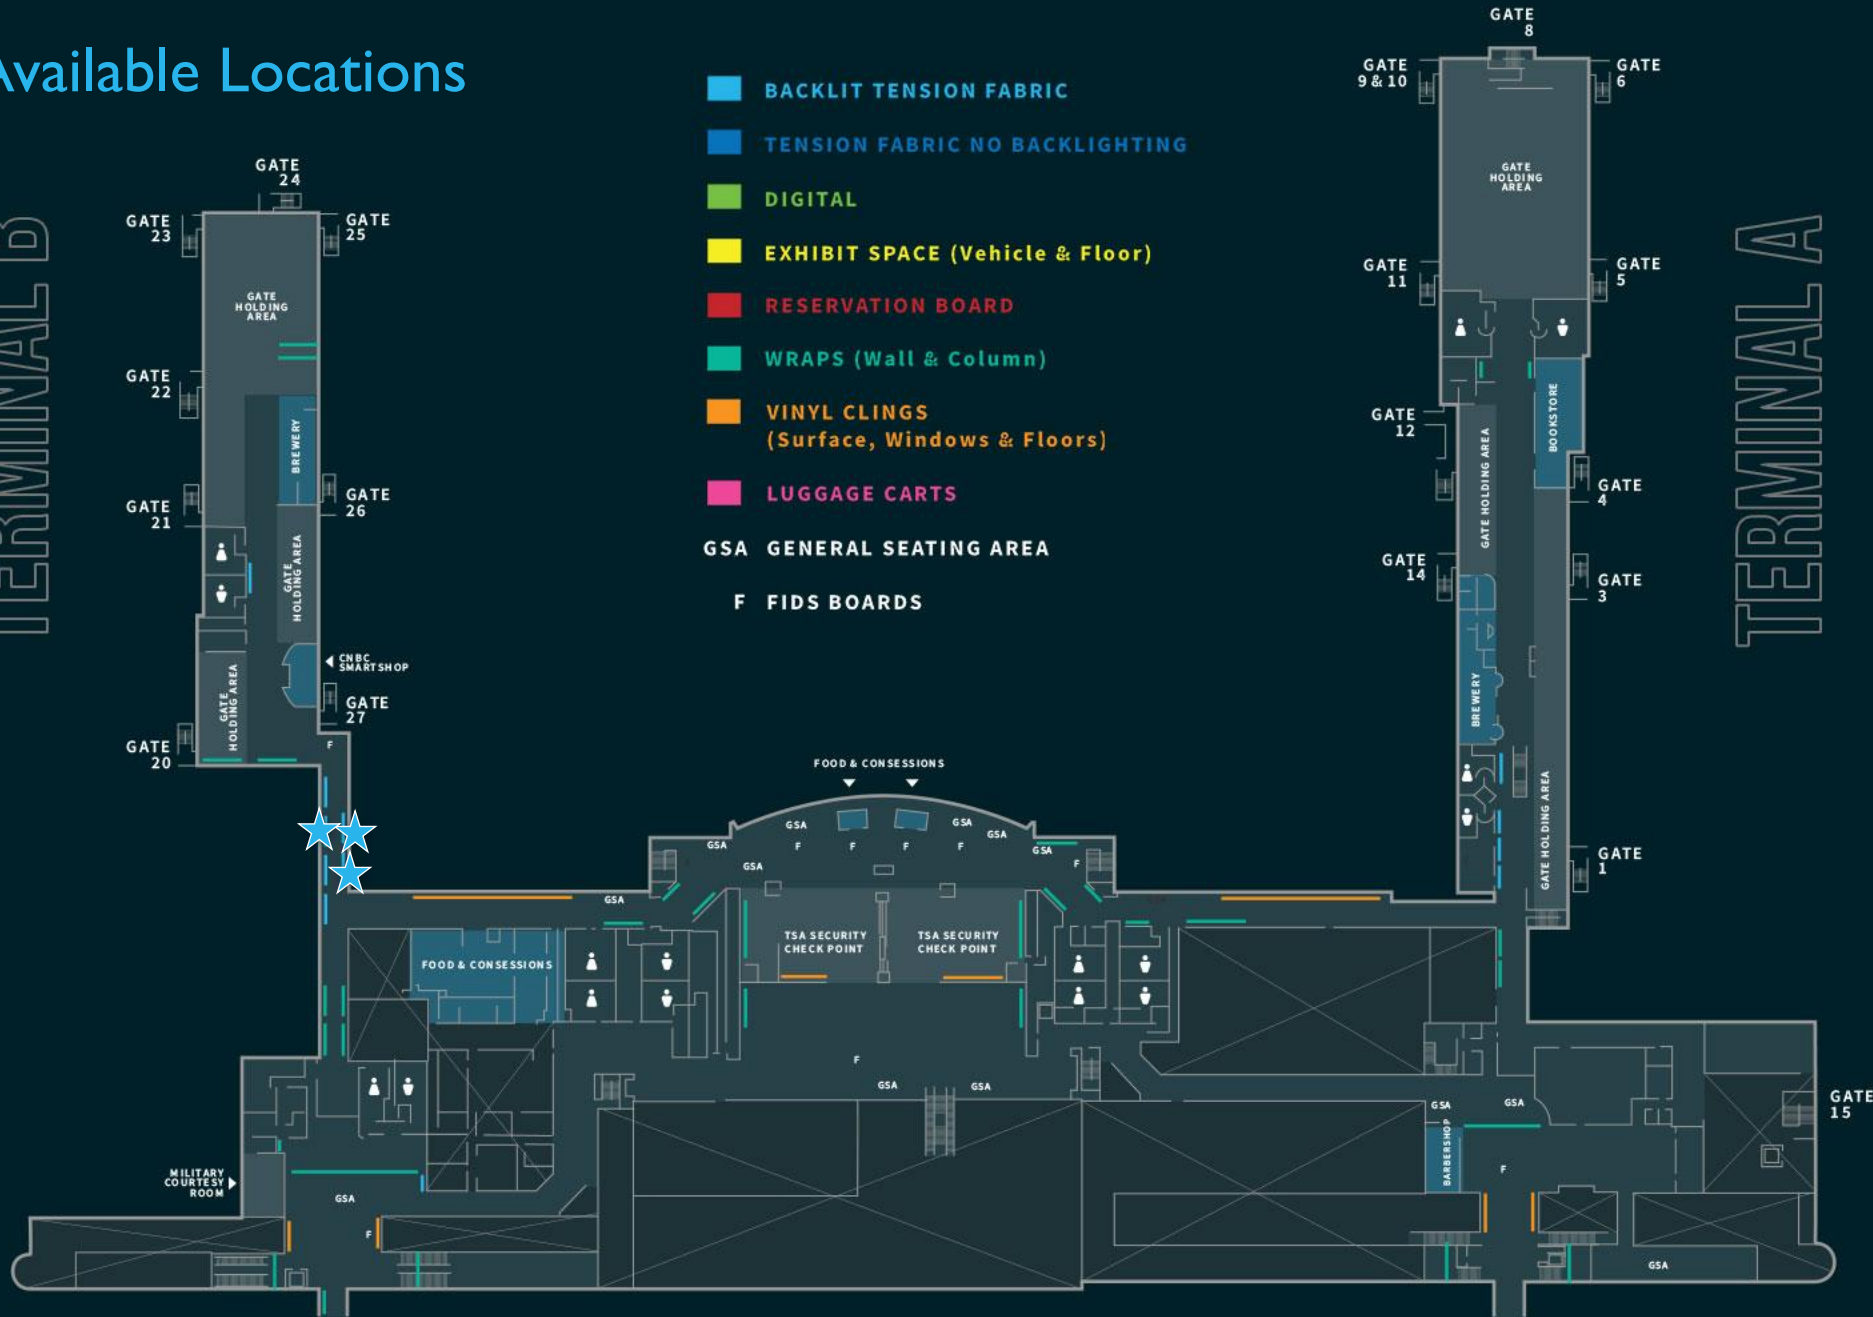

AMERICAN
AIRLINES

FRONTIER
AIRLINES

DELTA
AIR LINES

TERMINAL A

TERMINAL B

UNITED
AIRLINES

LOCATION IS KEY

Second floor

★ Available Locations

TERMINAL B

TERMINAL A

GATE 15

FABRIC BACKLIT DISPLAYS

TERMINAL B

Hallway to Concourse B gates

\$375 per month

EST. ONE TIME
Production

\$866.23

Dimensions

120"(w) x 50"(h)

FABRIC BACKLIT DISPLAYS

TERMINAL B

Hallway to Concourse B gates

\$300 per month

EST. ONE TIME
Production

\$730.93

Dimensions

96"(w) x 48"(h)