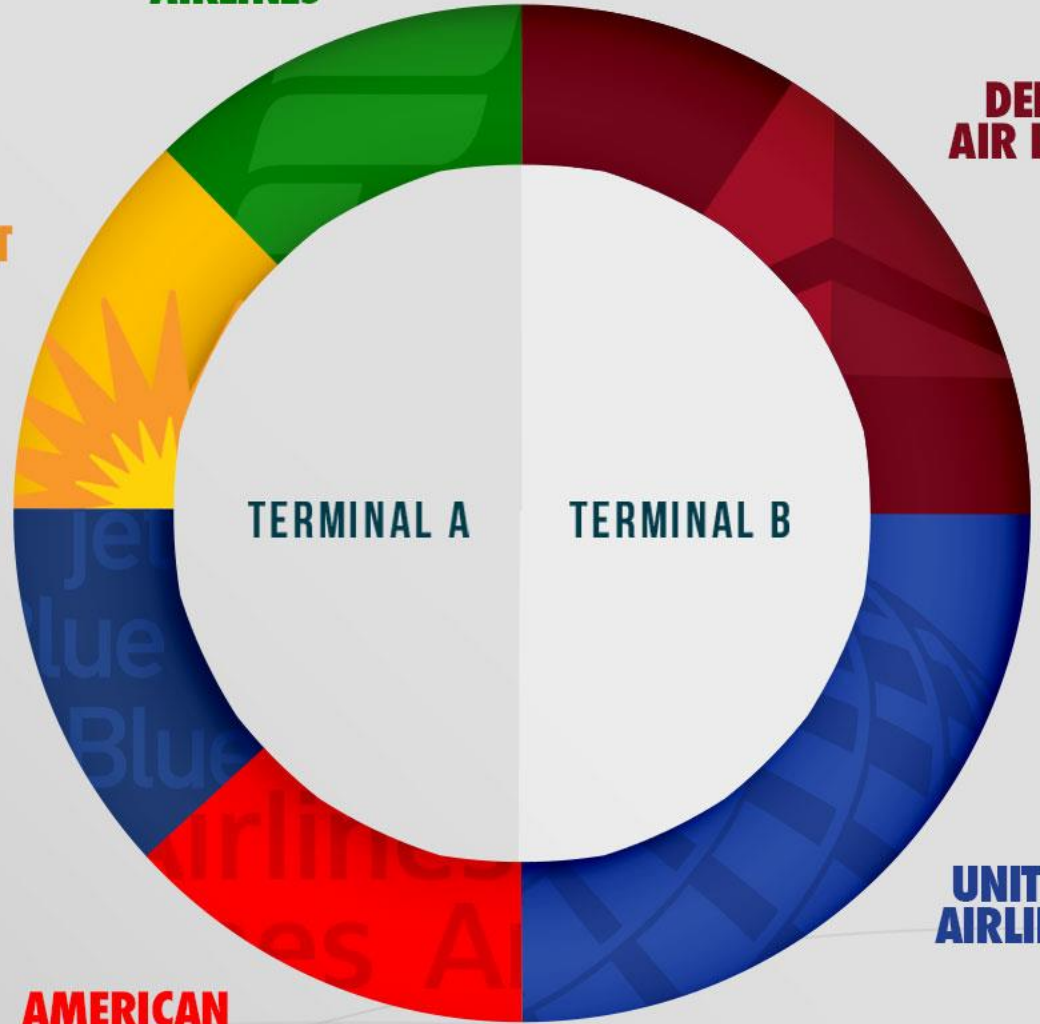

SYR®

ADVERTISING

Fabric Backlits

AIRLINES

SYR.

SYR HOSTS
AIR SERVICE
FROM THE
FOLLOWING
AIRLINES

ALLEGiant
AIR

JETBLUE
AIRWAYS

AMERICAN
AIRLINES

FRONTIER
AIRLINES

DELTA
AIR LINES

TERMINAL A

TERMINAL B

UNITED
AIRLINES

LOCATION IS KEY

Second floor

★ Available Locations

TERMINAL B

TERMINAL A

GATE 15

FABRIC BACKLIT DISPLAYS

TERMINAL B

Hallway to Concourse B gates

\$375 per month

EST. ONE TIME
Production

\$730.93

Dimensions

96"(w) x 48"(h)