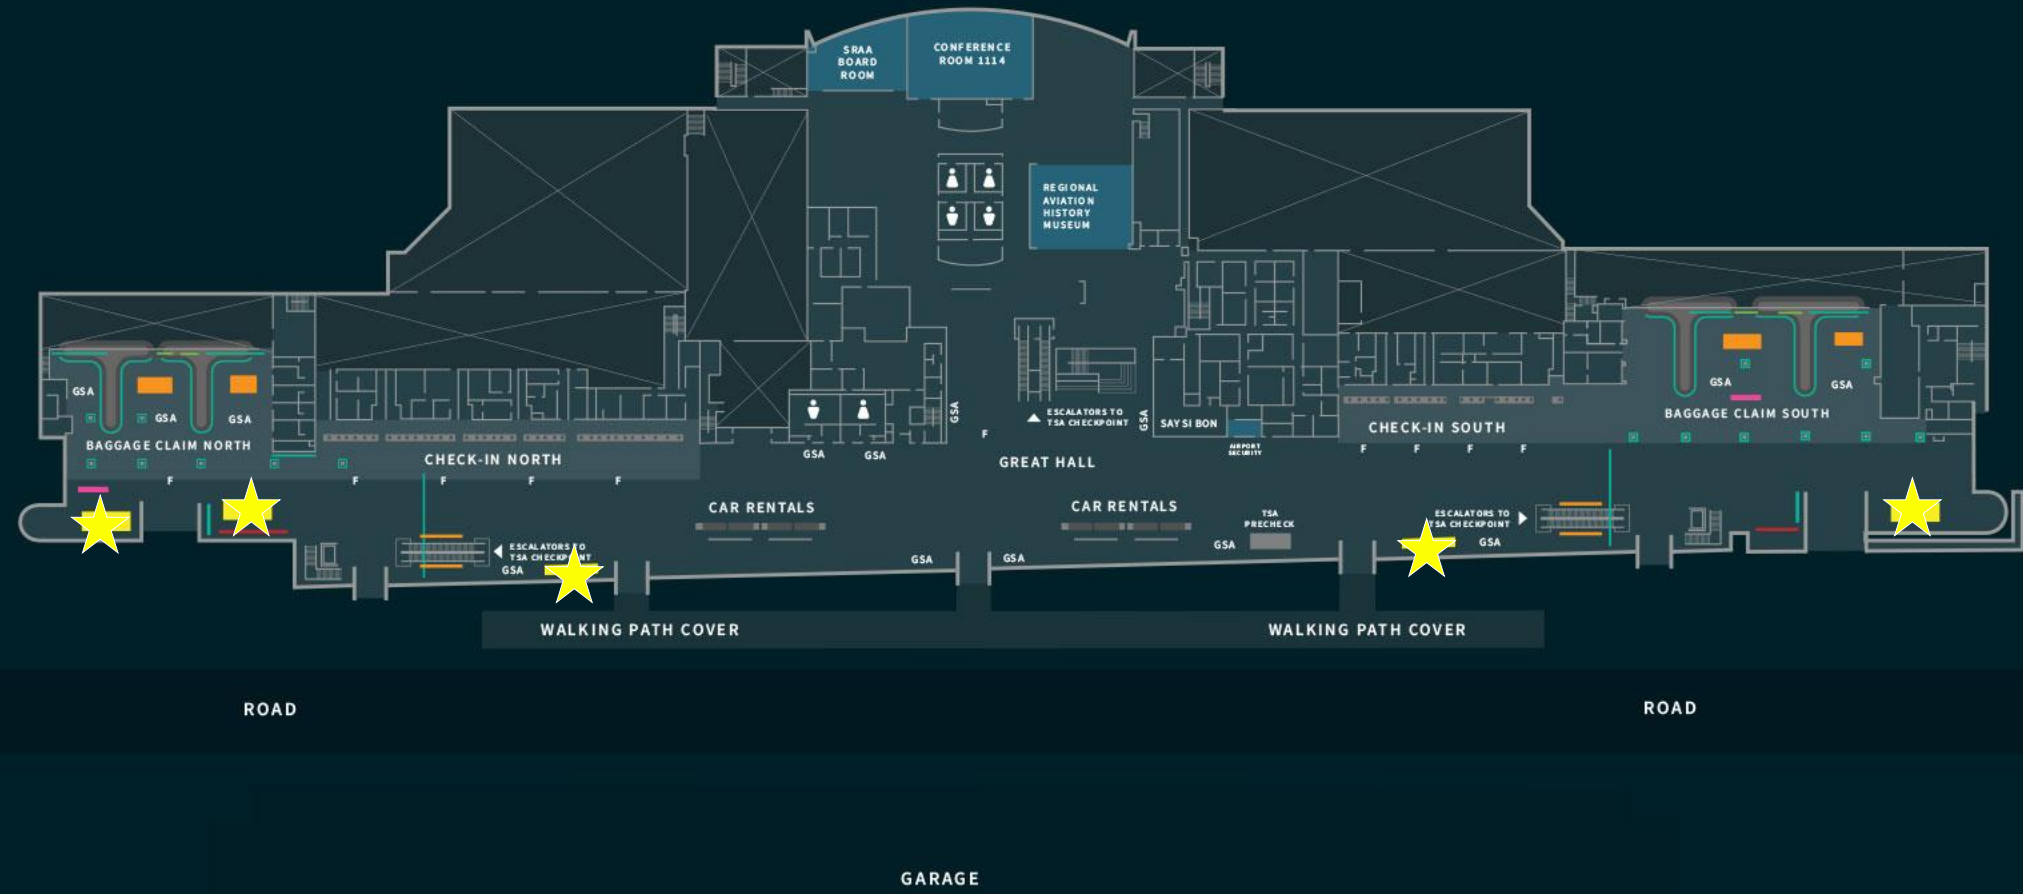

AMERICAN
AIRLINES

FRONTIER
AIRLINES

DELTA
AIR LINES

TERMINAL A

TERMINAL B

UNITED
AIRLINES

LOCATION IS KEY

first floor

★ Available Locations

- BACKLIT TENSION FABRIC
- TENSION FABRIC NO BACKLIGHTING
- DIGITAL
- EXHIBIT SPACE (Vehicle & Floor)
- RESERVATION BOARD
- WRAPS (Wall & Column)
- VINYL CLINGS (Surface, Windows & Floors)
- LUGGAGE CARTS
- GSA GENERAL SEATING AREA
- F FIDS BOARDS

EXHIBIT SPACE

TERMINAL A & TERMINAL B

1st Floor

Price varies upon
size
And location

Location throughout the first floor in Terminal A and Terminal B, these full-scale exhibits reach an audience of arriving and departing passengers as well as visitors.