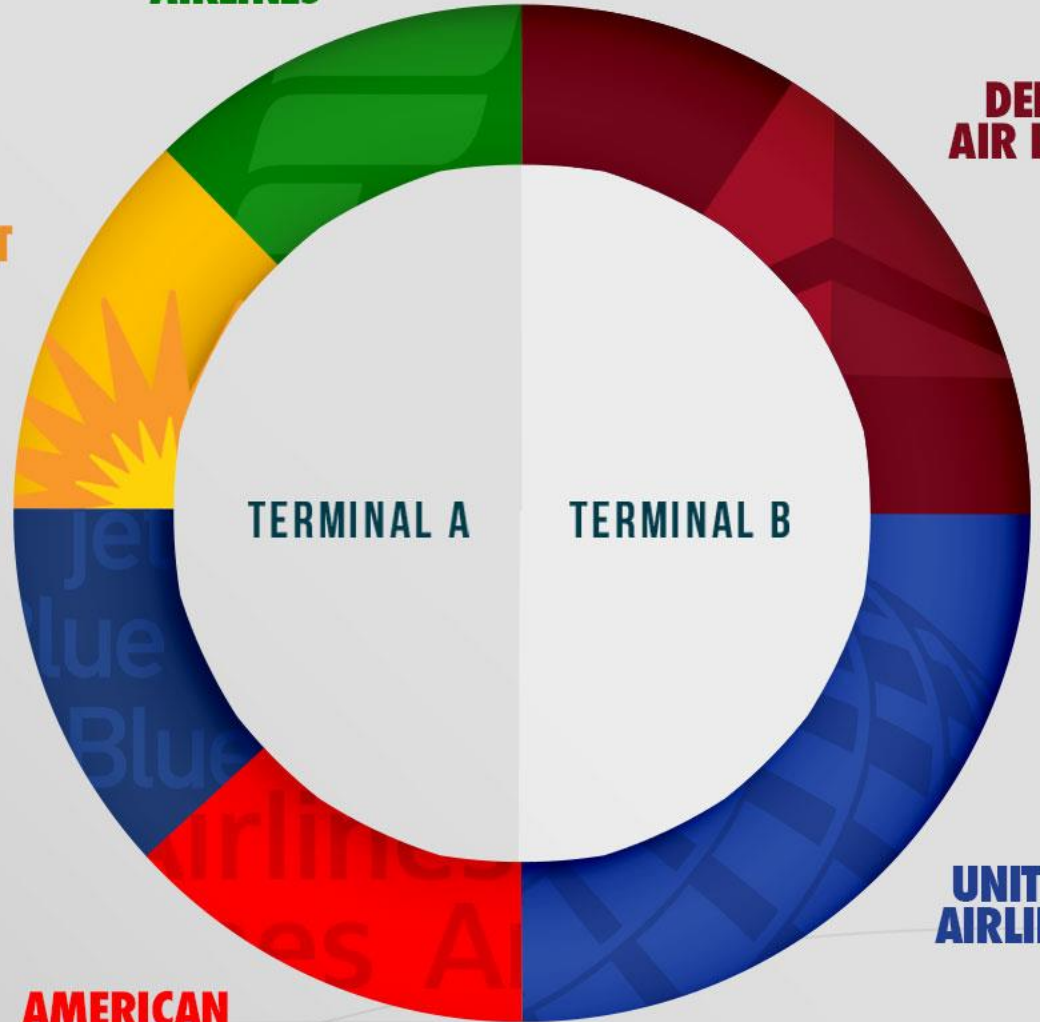

SYR[®]

ADVERTISING

Exhibit Space

AIRLINES

SYR.

SYR HOSTS
AIR SERVICE
FROM THE
FOLLOWING
AIRLINES

ALLEGiant
AIR

JETBLUE
AIRWAYS

AMERICAN
AIRLINES

FRONTIER
AIRLINES

DELTA
AIR LINES

TERMINAL A

TERMINAL B

UNITED
AIRLINES

LOCATION IS KEY

first floor

★ Available Locations

- BACKLIT TENSION FABRIC
- TENSION FABRIC NO BACKLIGHTING
- DIGITAL
- EXHIBIT SPACE (Vehicle & Floor)
- RESERVATION BOARD
- WRAPS (Wall & Column)
- VINYL CLINGS (Surface, Windows & Floors)
- LUGGAGE CARTS
- GSA GENERAL SEATING AREA
- F FIDS BOARDS

EXHIBIT SPACE

TERMINAL A & TERMINAL B

1st Floor

Price varies upon
size
And location

Location throughout the first floor in Terminal A and Terminal B, these full-scale exhibits reach an audience of arriving and departing passengers as well as visitors.