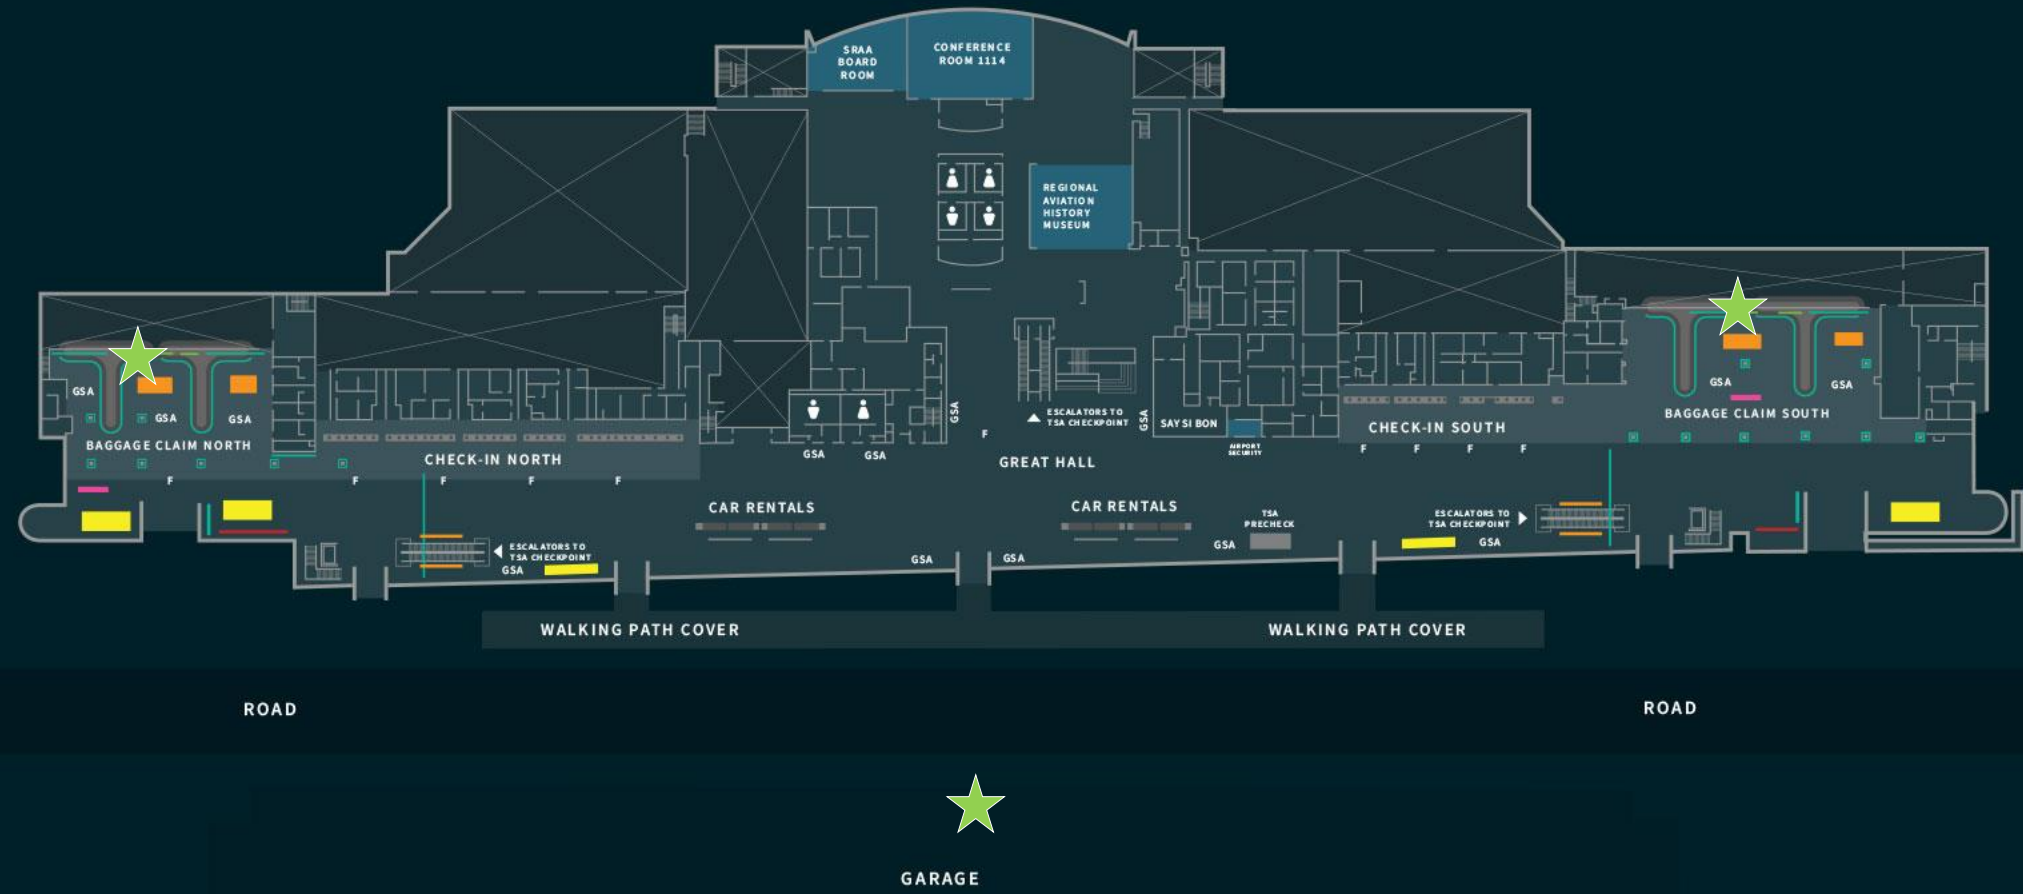

# LOCATION IS KEY

first floor

## ★ Available Locations

- BACKLIT TENSION FABRIC
- TENSION FABRIC NO BACKLIGHTING
- DIGITAL
- EXHIBIT SPACE (Vehicle & Floor)
- RESERVATION BOARD
- WRAPS (Wall & Column)
- VINYL CLINGS (Surface, Windows & Floors)
- LUGGAGE CARTS
- GSA GENERAL SEATING AREA
- F FIDS BOARDS

## TERMINAL A & B

Located in the Baggage Claim of Terminal A and Terminal B, these large screen 4K monitors display your advertisement to passengers and visitors.

**\$225 per month**

**EST. ONE TIME  
Production**  
None

**Dimensions**  
3840 pixels x 2160 pixels: 86 in 4K UHD