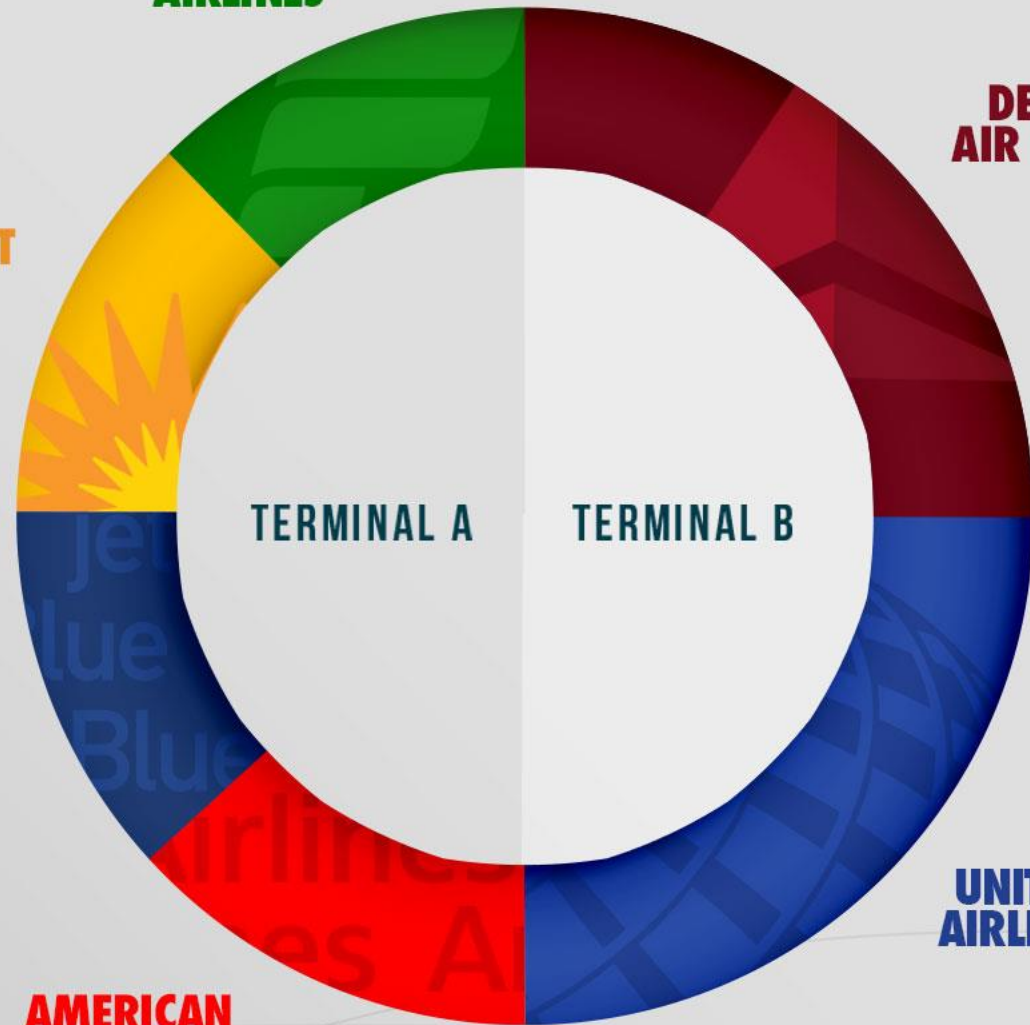

# AIRLINES

SYR.

SYR HOSTS  
AIR SERVICE  
FROM THE  
FOLLOWING  
AIRLINES

ALLEGiant  
AIR

JETBLUE  
AIRWAYS

AMERICAN  
AIRLINES

FRONTIER  
AIRLINES

DELTA  
AIR LINES

# LOCATION IS KEY

first floor

## TERMINAL A & B

Located in the Baggage Claim of Terminal A and Terminal B, these large screen 4K monitors display your advertisement to passengers and visitors.

**\$225 per month**

**EST. ONE TIME  
Production**  
None

**Dimensions**  
3840 pixels x 2160 pixels: 86 in 4K UHD