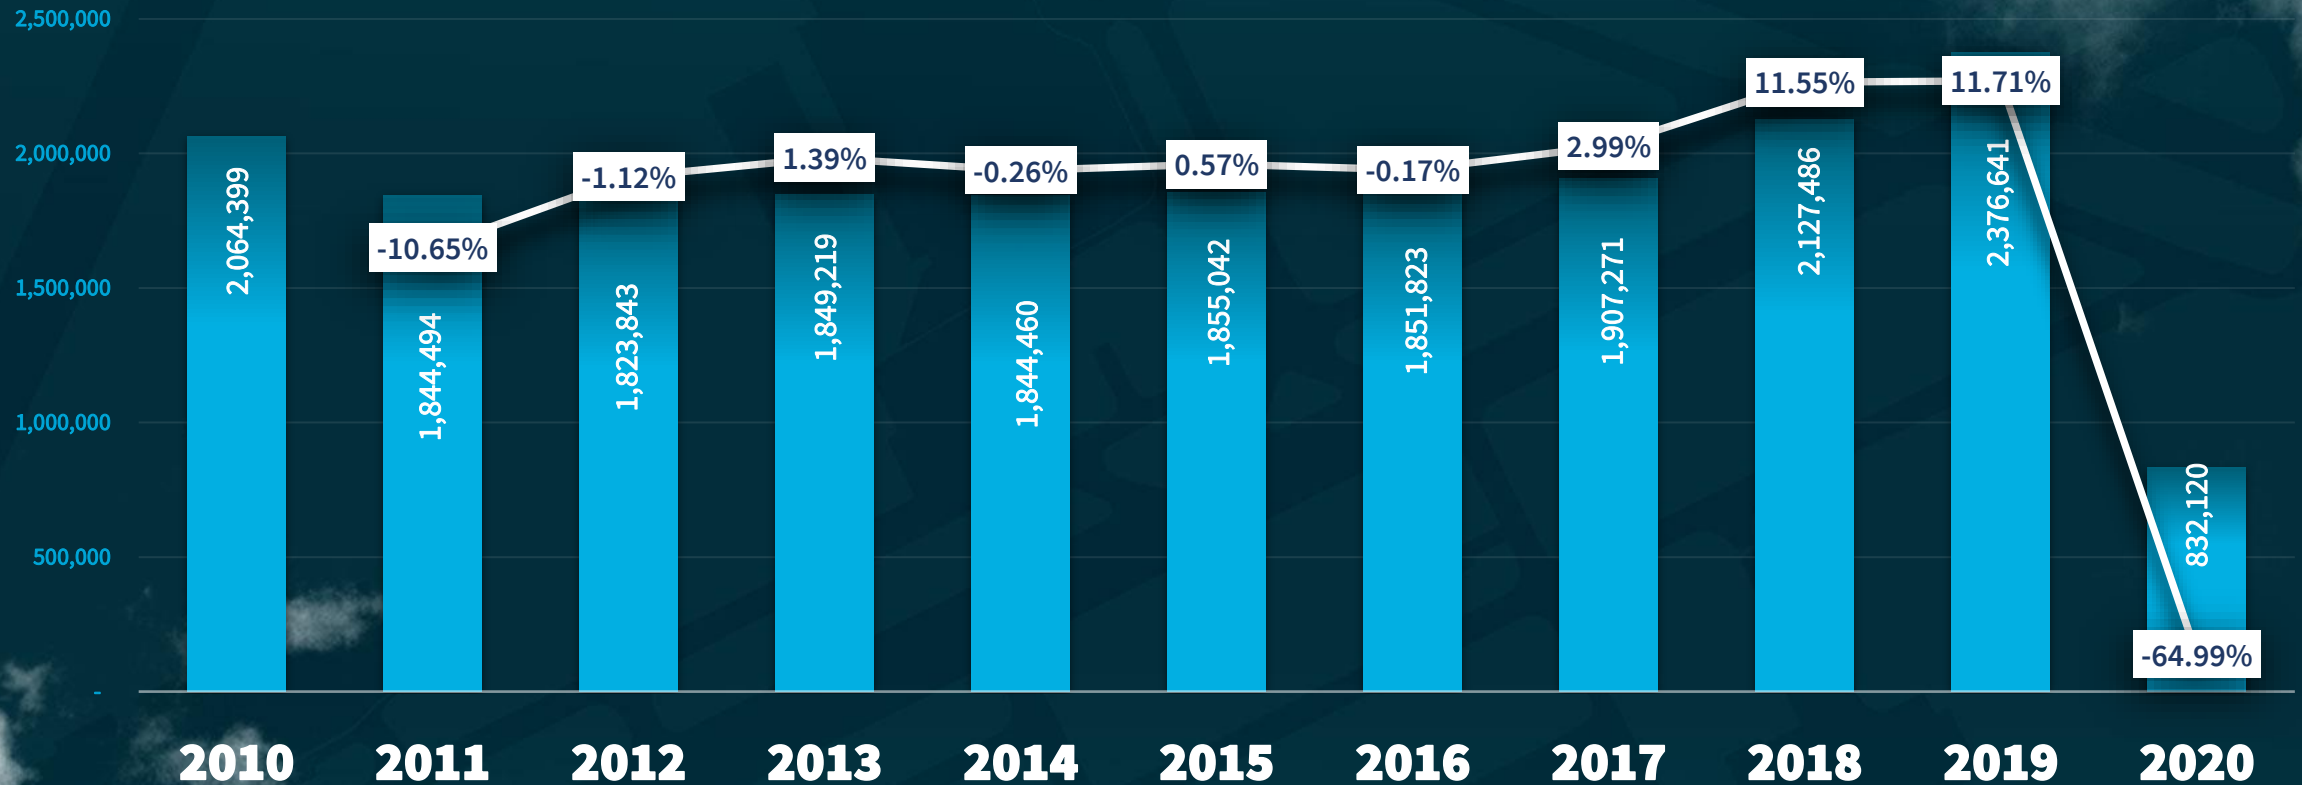

2020 ENPLANEMENTS BY MONTH

ENPLANEMENTS (2019-2020)

MONTH-TO-MONTH GROWTH COMPARISON

Percentage Change

2020

2019

TOTAL ENPLANEMENTS

2010 - 2020 COMPARISON
(January - November)

— = Percentage Change

TOTAL PASSENGER TRAFFIC

2010 - 2020 COMPARISON
(January - November)

— = Percentage Change