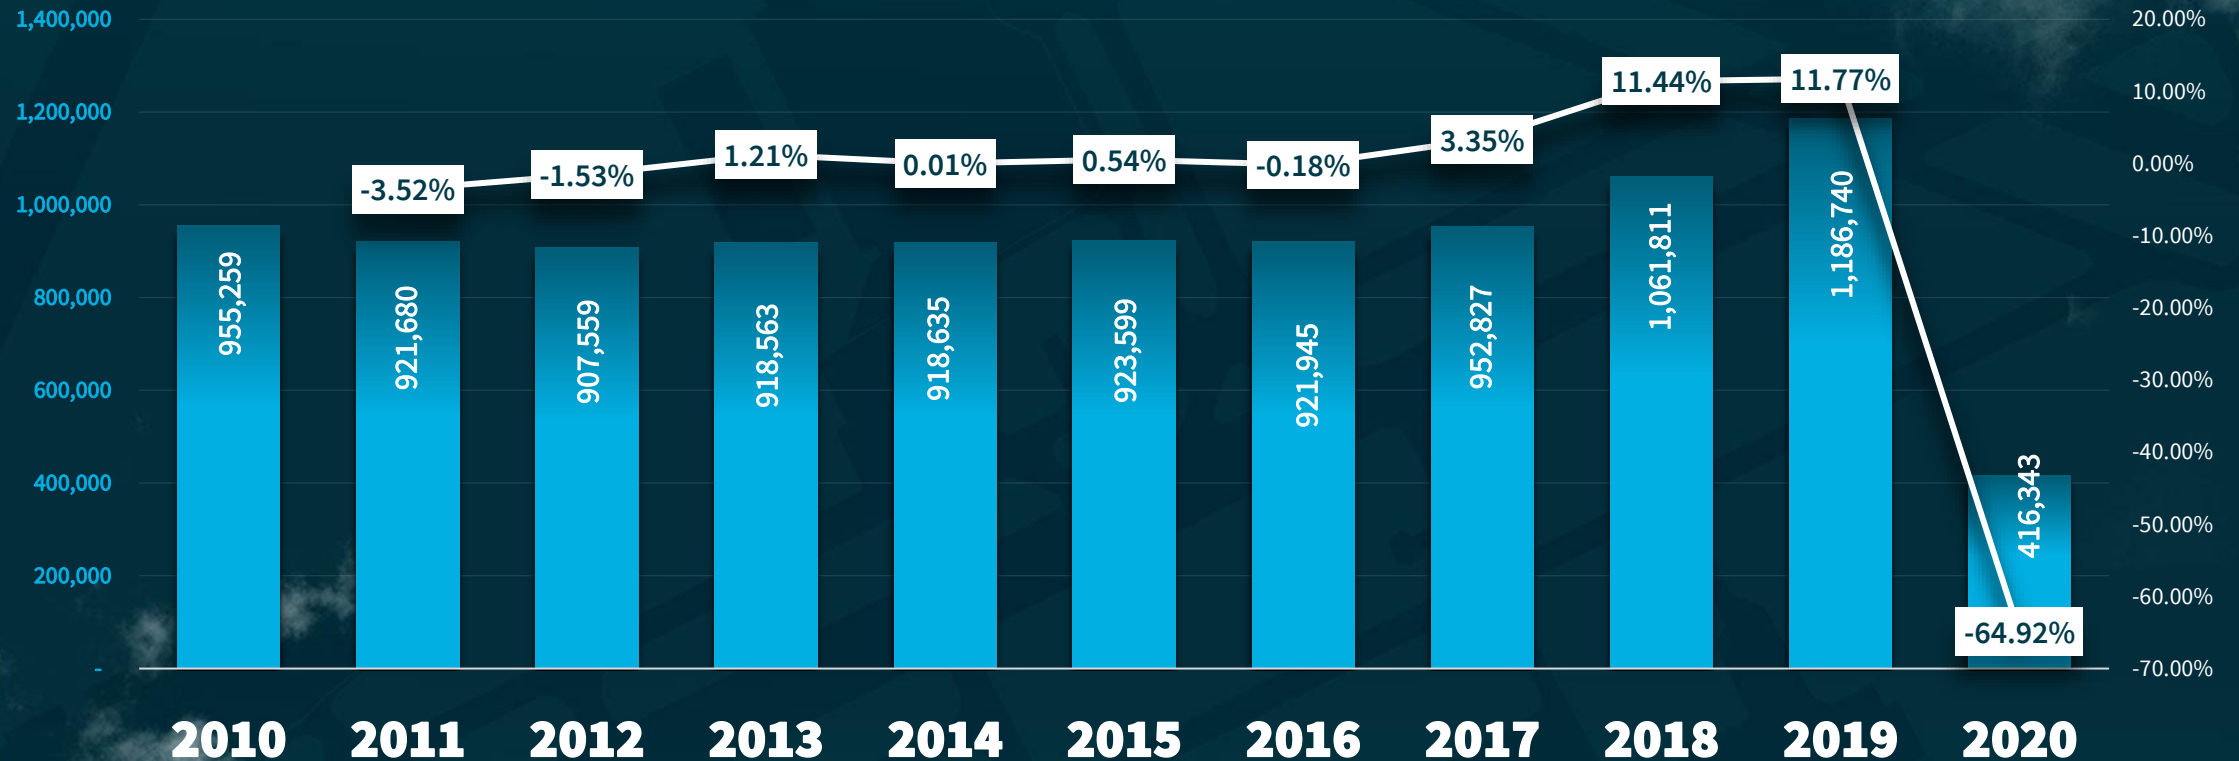

2020 ENPLANEMENTS BY MONTH

ENPLANEMENTS (2019-2020)

MONTH-TO-MONTH GROWTH COMPARISON

Percentage Change

2020

2019

TOTAL ENPLANEMENTS

2010 - 2020 COMPARISON
(January - November)

— = Percentage Change

TOTAL PASSENGER TRAFFIC

2010 - 2020 COMPARISON
(January - November)

— = Percentage Change