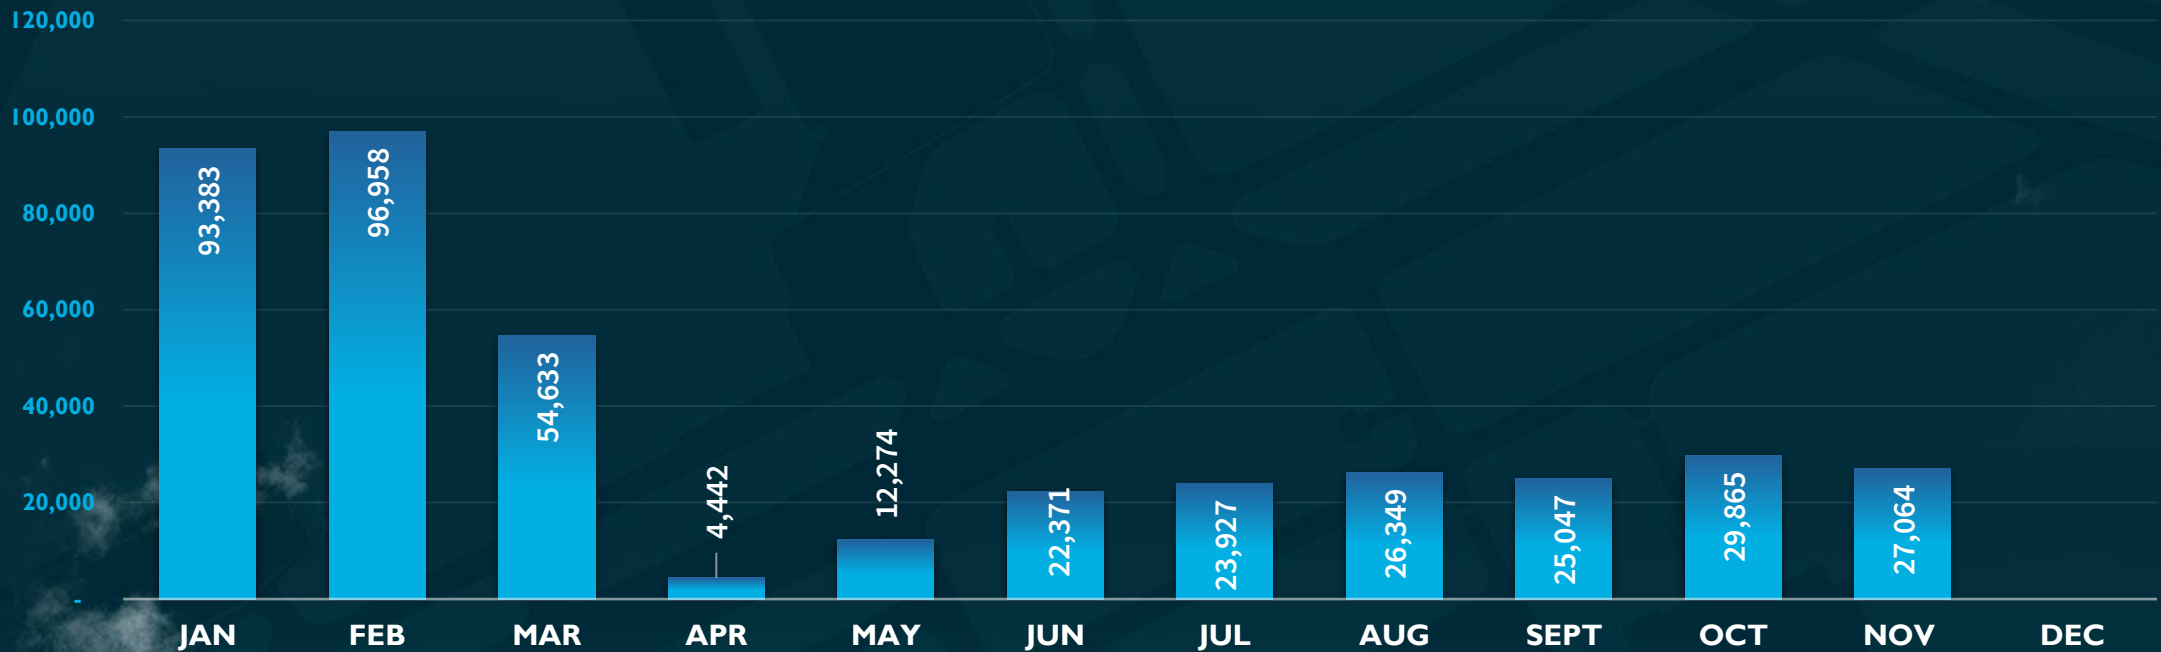

2020 ENPLANEMENTS BY MONTH

ENPLANEMENTS (2019-2020)

MONTH-TO-MONTH GROWTH COMPARISON

Percentage Change

2020

2019

TOTAL ENPLANEMENTS

2010 - 2020 COMPARISON
(January - November)

— = Percentage Change

TOTAL PASSENGER TRAFFIC

2010 - 2020 COMPARISON
(January - November)

— = Percentage Change