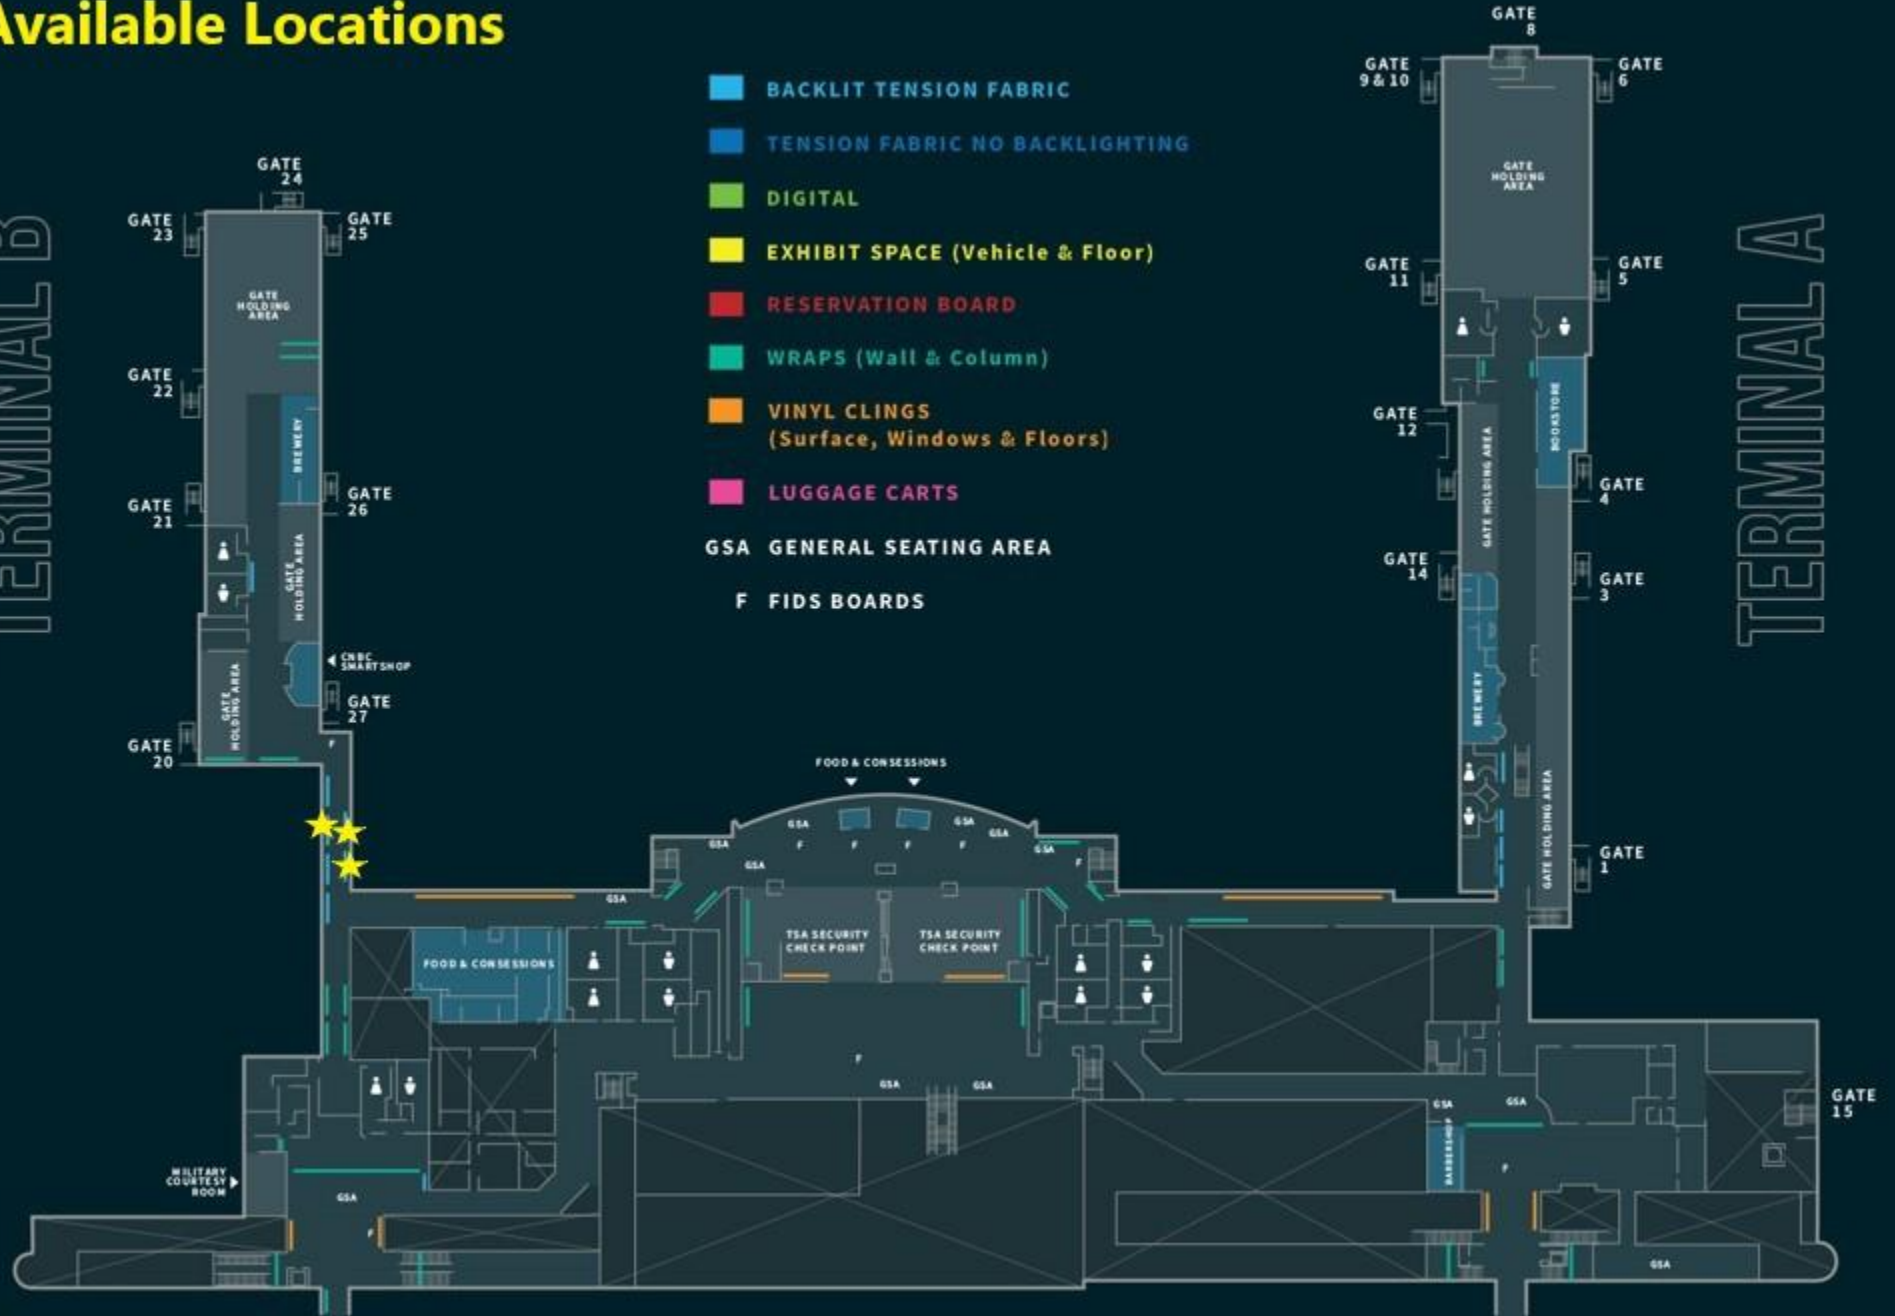

SYR[®]

ADVERTISING

Fabric Backlights

AIRLINES

SYR HOSTS
AIR SERVICE
FROM THE
FOLLOWING
AIRLINES

LOCATION IS KEY

SECOND FLOOR

★ Available Locations

TERMINAL B

Fabric Backlit(s) Terminal B Hallway to Departure Gates

Monthly Rates:
\$375.00

Est. One Time
Production:
\$866.23

Dimensions: 120"
(W) x 50" (H)

Located in Terminal B

Fabric Backlit Terminal B

Hallway to Departure Gates

Monthly Rates: \$300.00

Est. One Time Production:
\$730.93

Dimensions: 96" (W) x 48" (H)

Located in Terminal B.