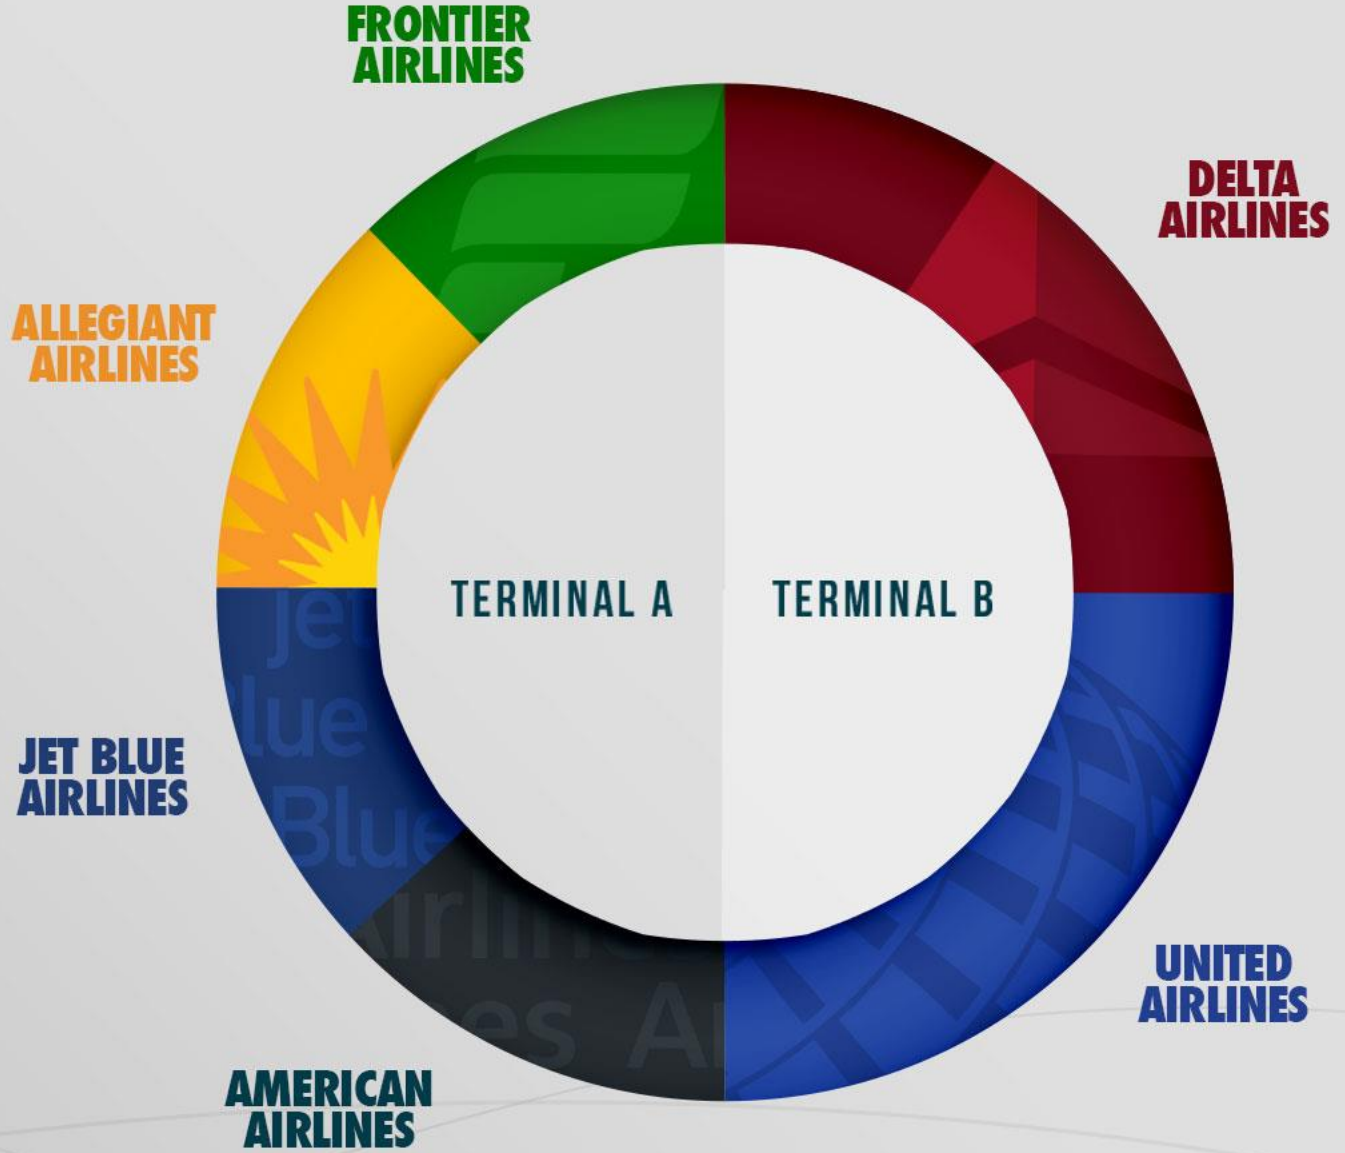

SYR[®]

ADVERTISING

Fabric Backlights

AIRLINES

SYR HOSTS
AIR SERVICE
FROM THE
FOLLOWING
AIRLINES

LOCATION IS KEY

SECOND FLOOR

★ Available Locations

TERMINAL B

Fabric Backlit(s) Terminal B Hallway to Departure Gates

Monthly Rates:
\$375.00

Est. One Time
Production:
\$866.23

Dimensions: 120"
(W) x 50" (H)

Located in Terminal B

Fabric Backlit Terminal B

Hallway to Departure Gates

Monthly Rates: \$300.00

Est. One Time Production:
\$730.93

Dimensions: 96" (W) x 48" (H)

Located in Terminal B.