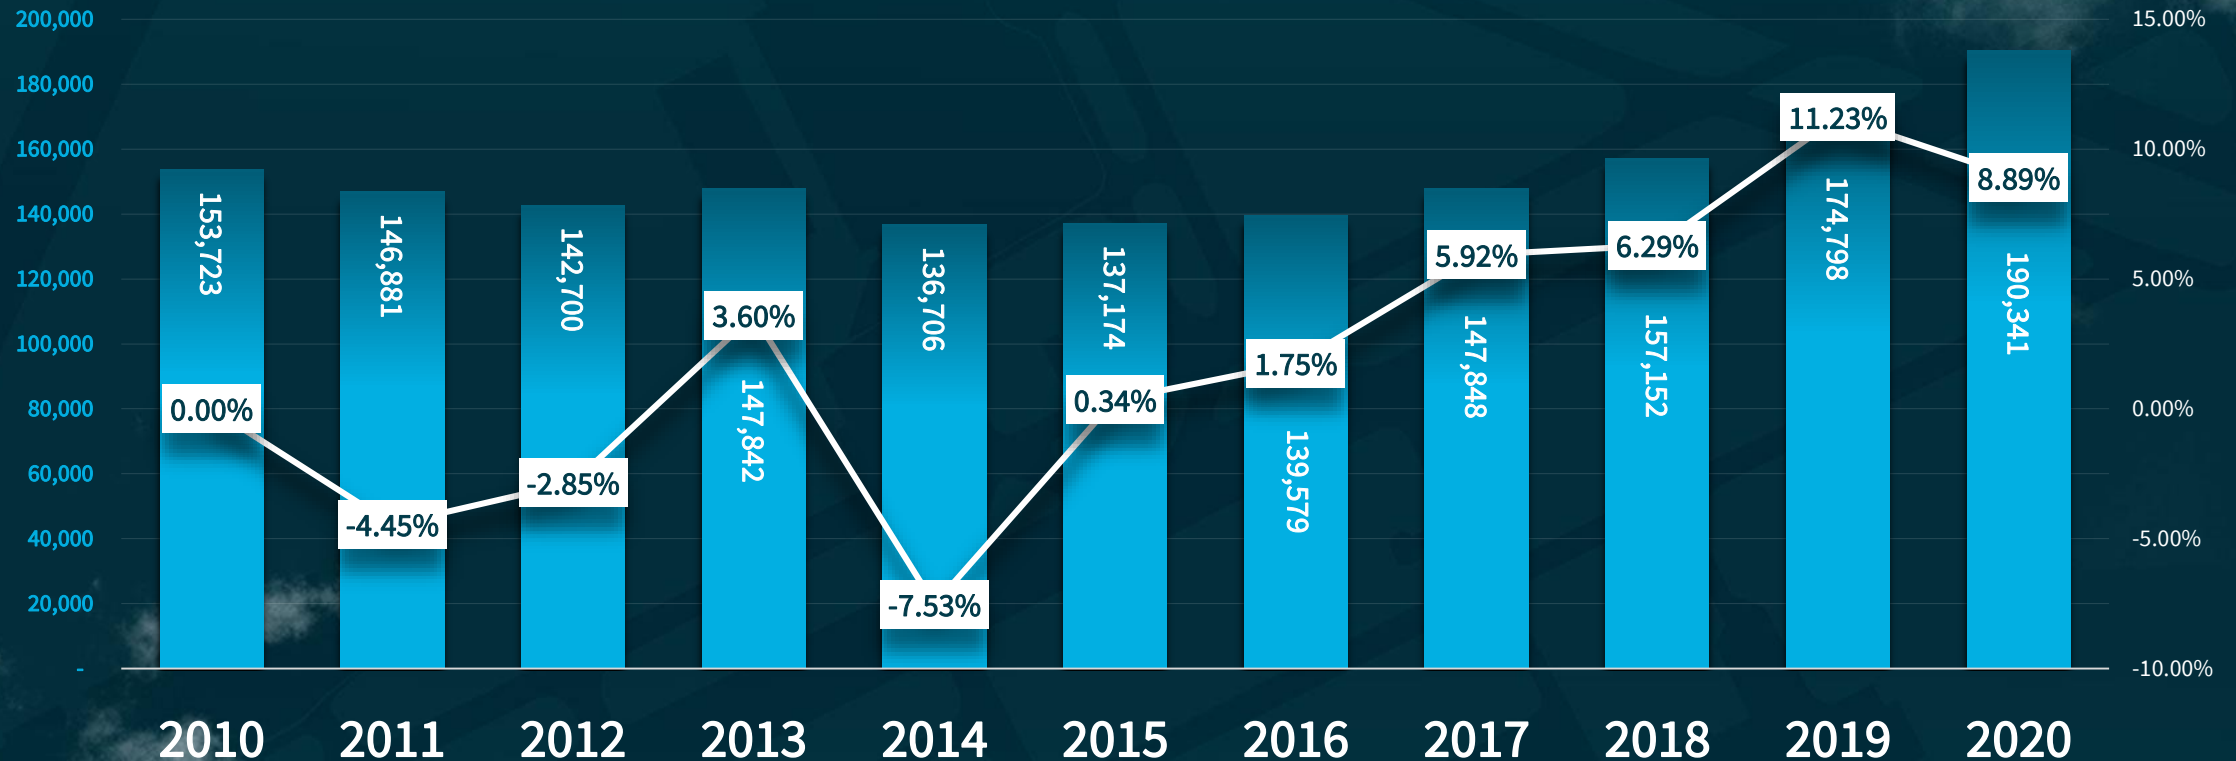

2020 ENPLANEMENTS

By month

ENPLANEMENTS (2019-2020)

Month-to-Month Growth Comparison

Percentage Change

2020

2019

SYR.

TOTAL ENPLANEMENTS

2010 – 2020 Comparison
(January & February)

— = Percentage Change

TOTAL PASSENGER TRAFFIC

2010 – 2020 Comparison
(January & February)

— = Percentage Change