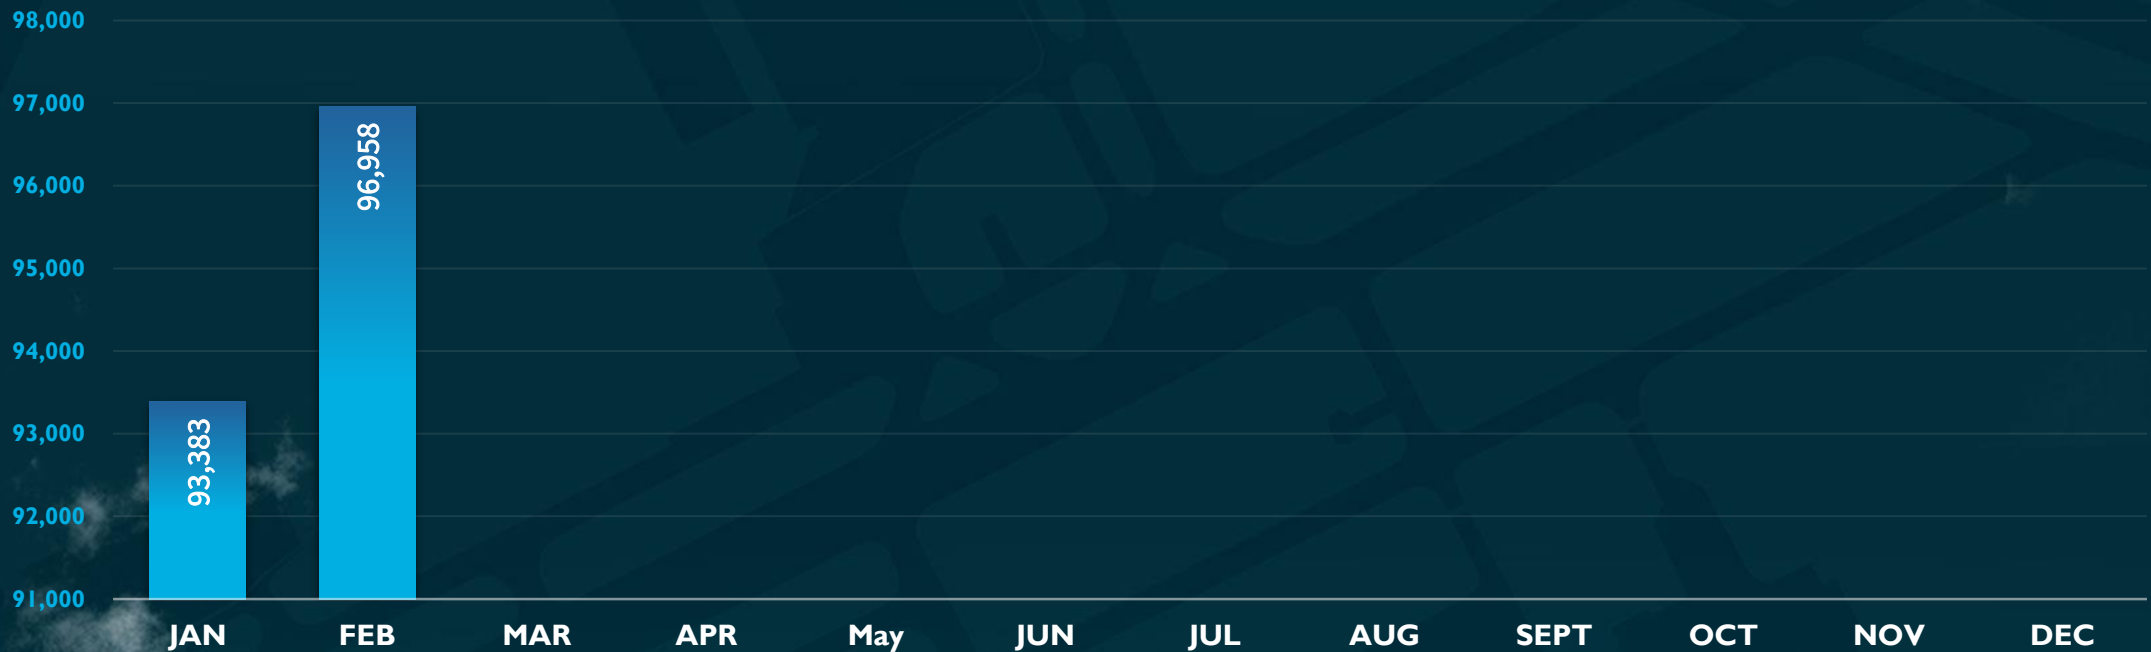

2020 ENPLANEMENTS

By month

ENPLANEMENTS (2019-2020)

Month-to-Month Growth Comparison

Percentage Change

2020

2019

SYR.

TOTAL ENPLANEMENTS

2010 – 2020 Comparison
(January & February)

— = Percentage Change

TOTAL PASSENGER TRAFFIC

2010 – 2020 Comparison
(January & February)

— = Percentage Change