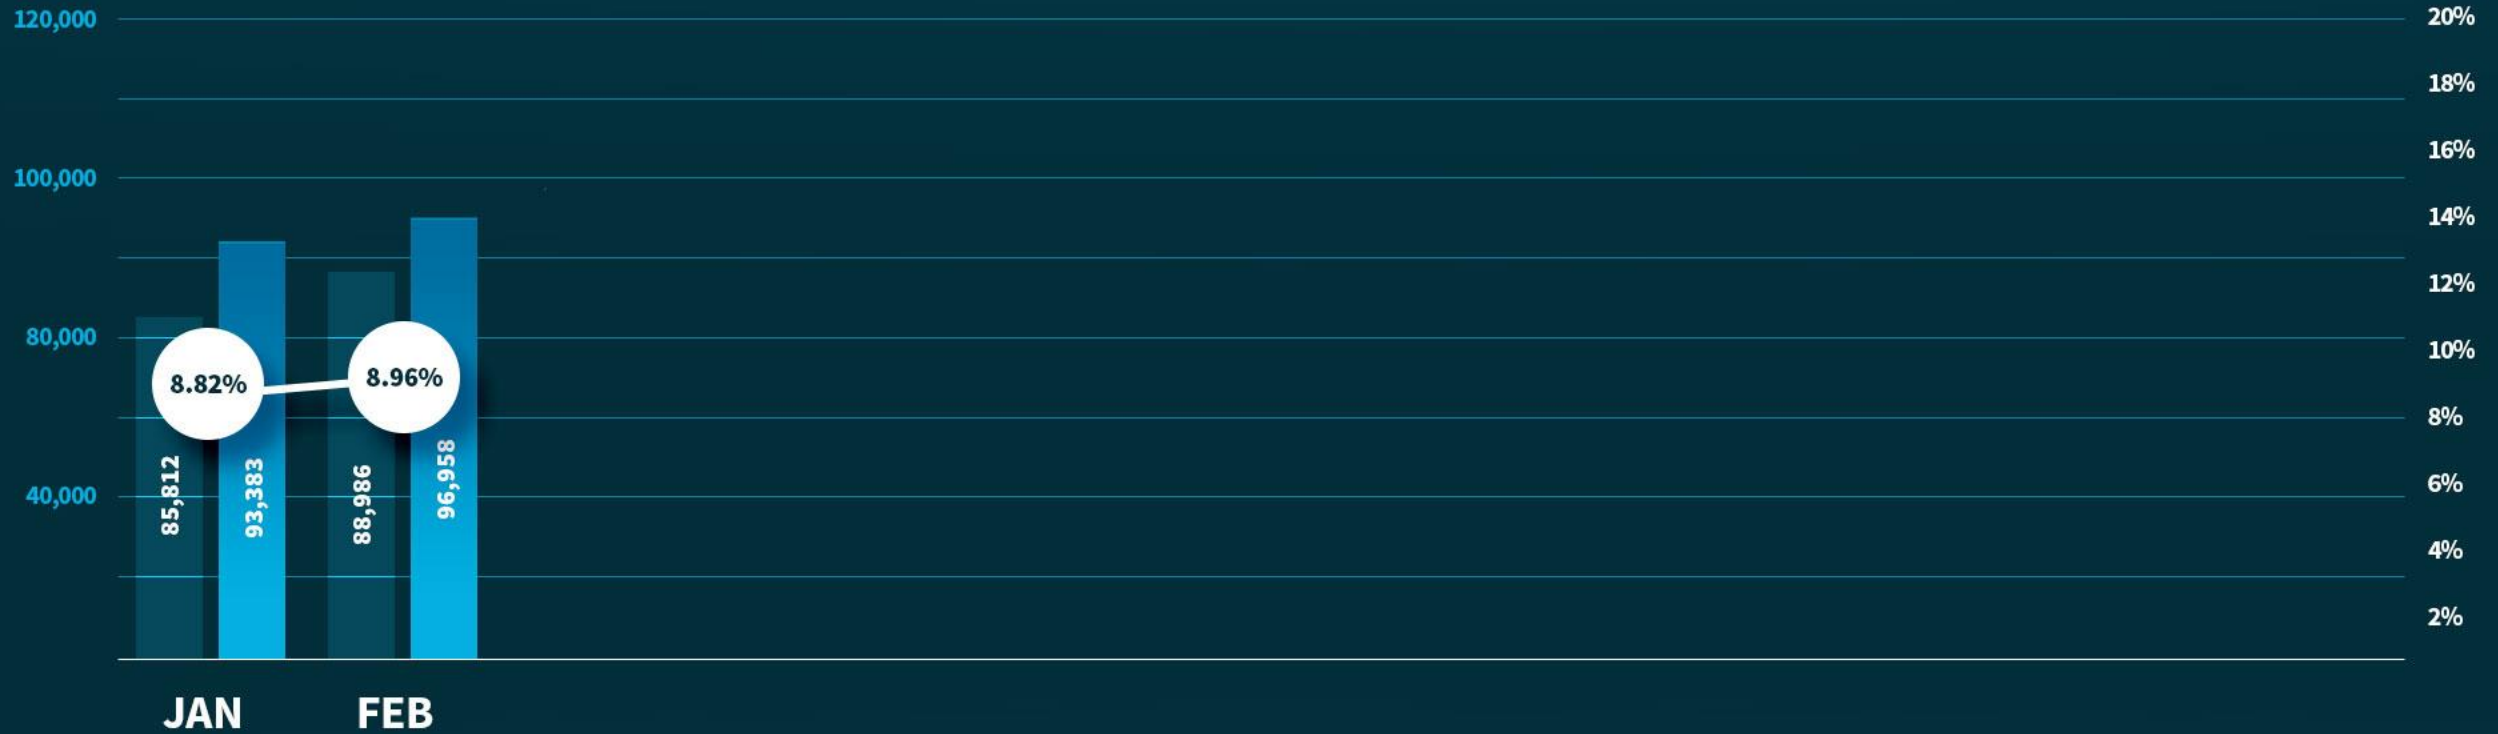

2020 ENPLANEMENTS

By month

ENPLANEMENTS (2019-2020)

Month-to-Month Growth Comparison

Percentage Change

2020

2019

SYR.

TOTAL ENPLANEMENTS

2010 – 2020 Comparison
(January & February)

— = Percentage Change

TOTAL PASSENGER TRAFFIC

2010 – 2020 Comparison
(January & February)

— = Percentage Change