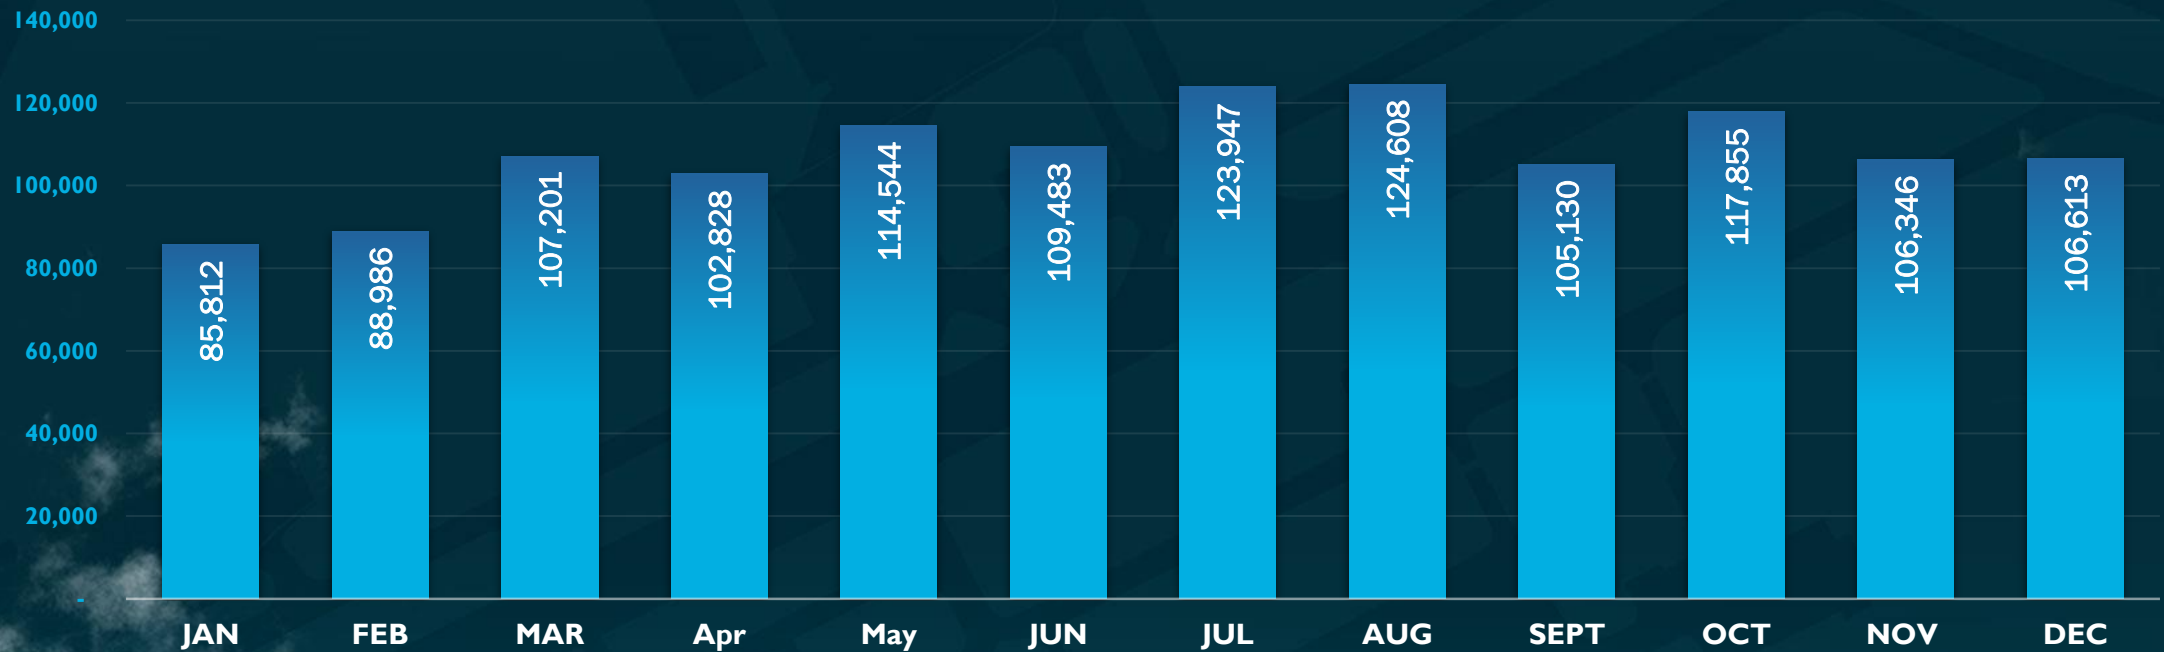

2019 ENPLANEMENTS BY MONTH

TOTAL ENPLANEMENTS

2009 – 2019 Comparison

— = Percentage Change

ENPLANEMENTS (2018-2019)

MONTH-TO-MONTH GROWTH COMPARISON

Percentage Change

2019

2018

SYR TOTAL PASSENGER TRAFFIC

2009 – 2019 COMPARISON

— = Percentage Change