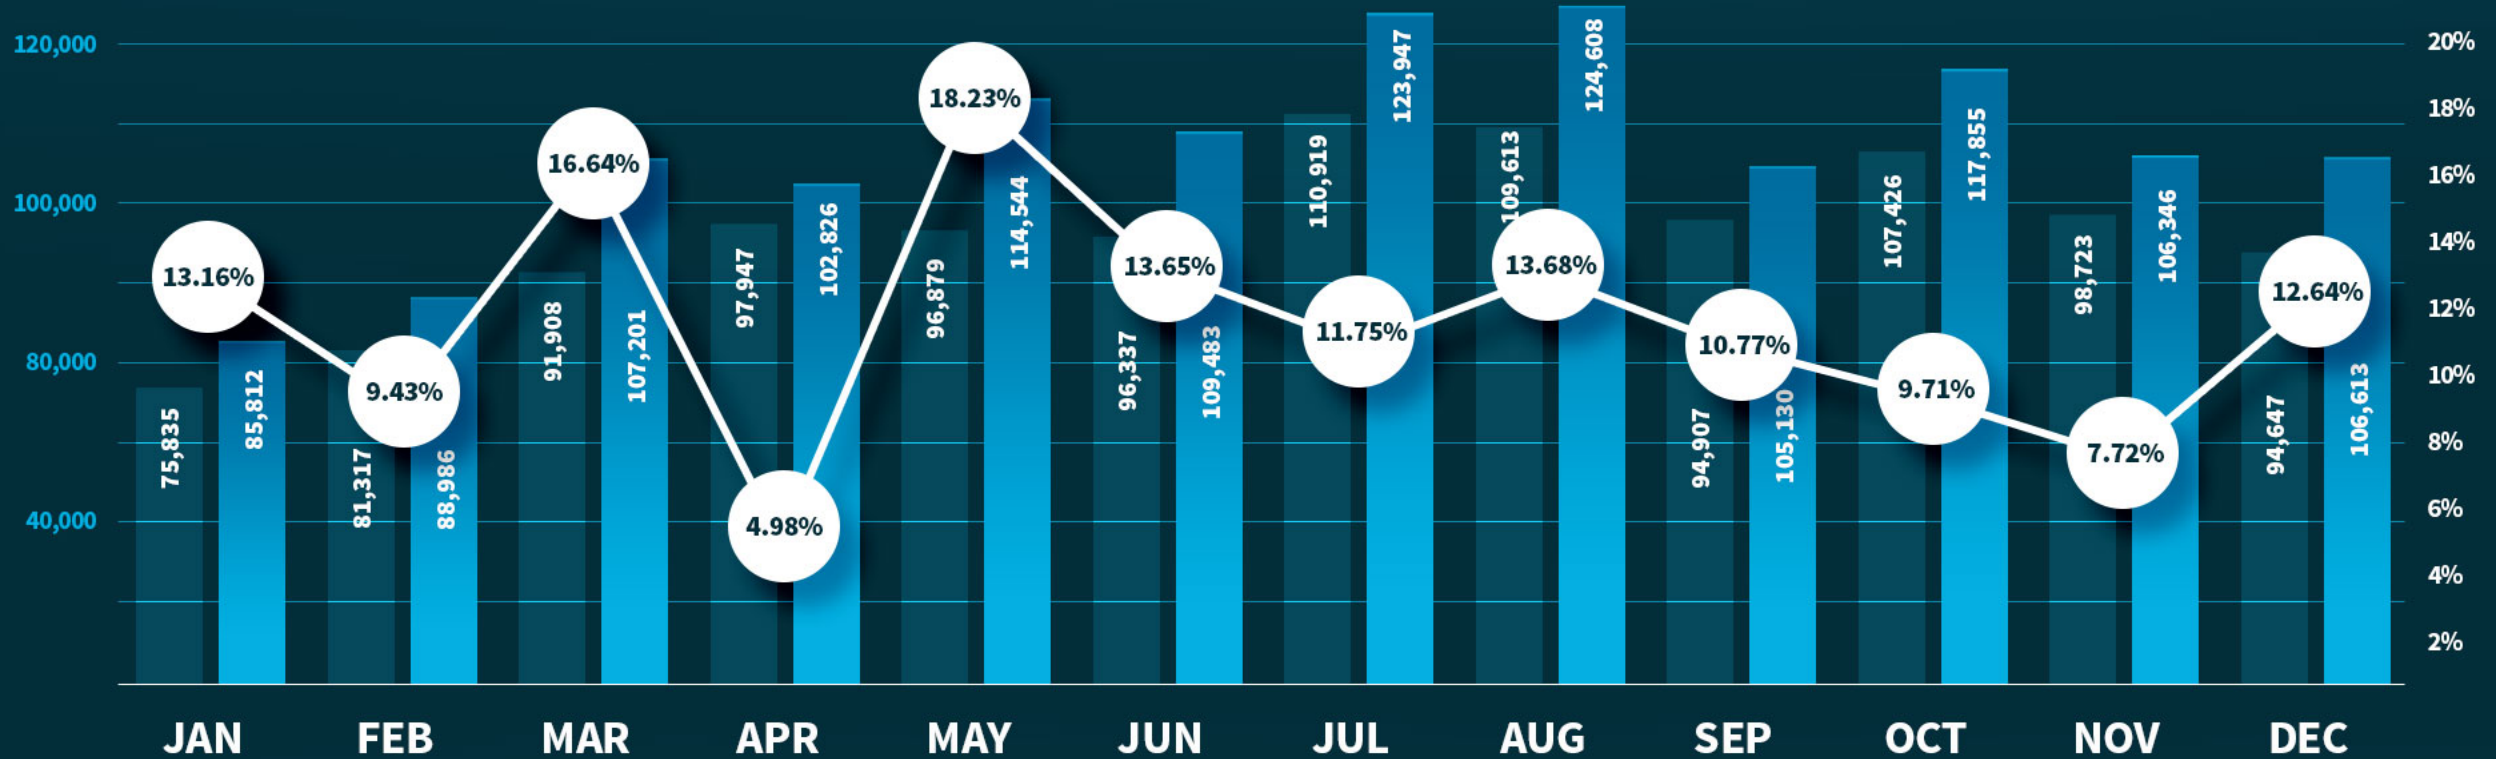

2019 ENPLANEMENTS BY MONTH

TOTAL ENPLANEMENTS

2009 – 2019 Comparison

— = Percentage Change

ENPLANEMENTS (2018-2019)

MONTH-TO-MONTH GROWTH COMPARISON

Percentage Change

2019

2018

SYR TOTAL PASSENGER TRAFFIC

2009 – 2019 COMPARISON

— = Percentage Change