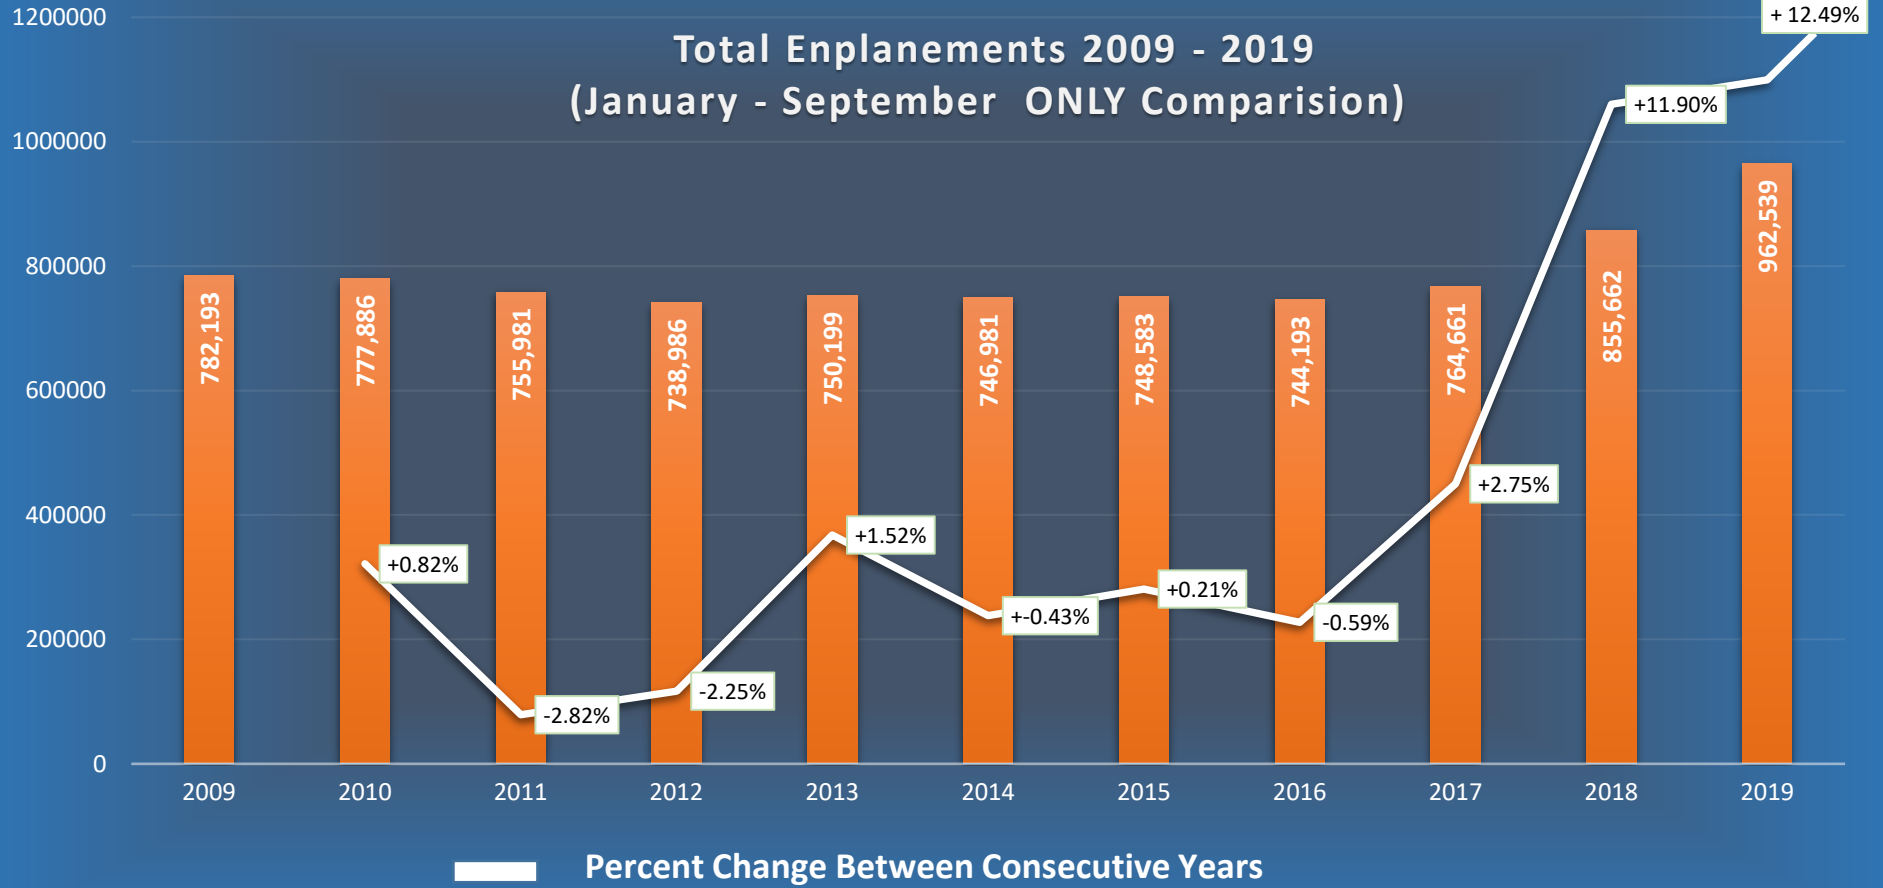

Syracuse Hancock International Airport Passenger Traffic Statistics (September 2019)

2019 Enplanements By Month

Enplanements (2018 - 2019) Month By Month Growth Comparision

Total Enplanements 2009 - 2019 (January - September ONLY Comparison)

Total Passenger Traffic (Enplanements & Deplanements) (January - September ONLY Comparison)