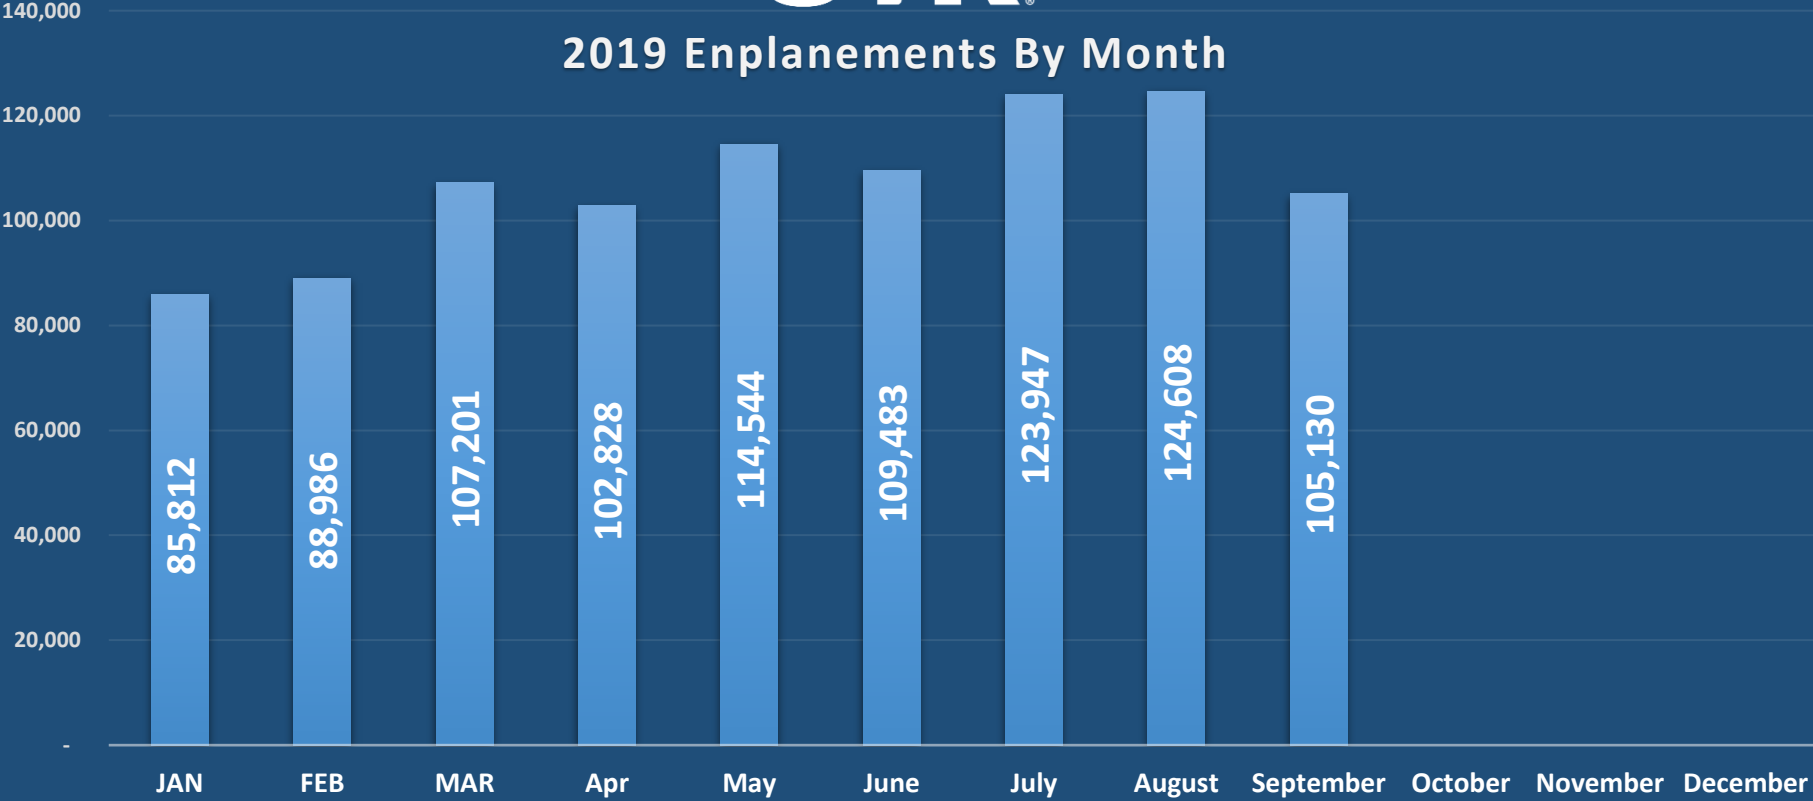

Syracuse Hancock International Airport Passenger Traffic Statistics (September 2019)

2019 Enplanements By Month

Enplanements (2018 - 2019) Month By Month Growth Comparision

Total Enplanements 2009 - 2019 (January - September ONLY Comparison)

Total Passenger Traffic (Enplanements & Deplanements) (January - September ONLY Comparison)