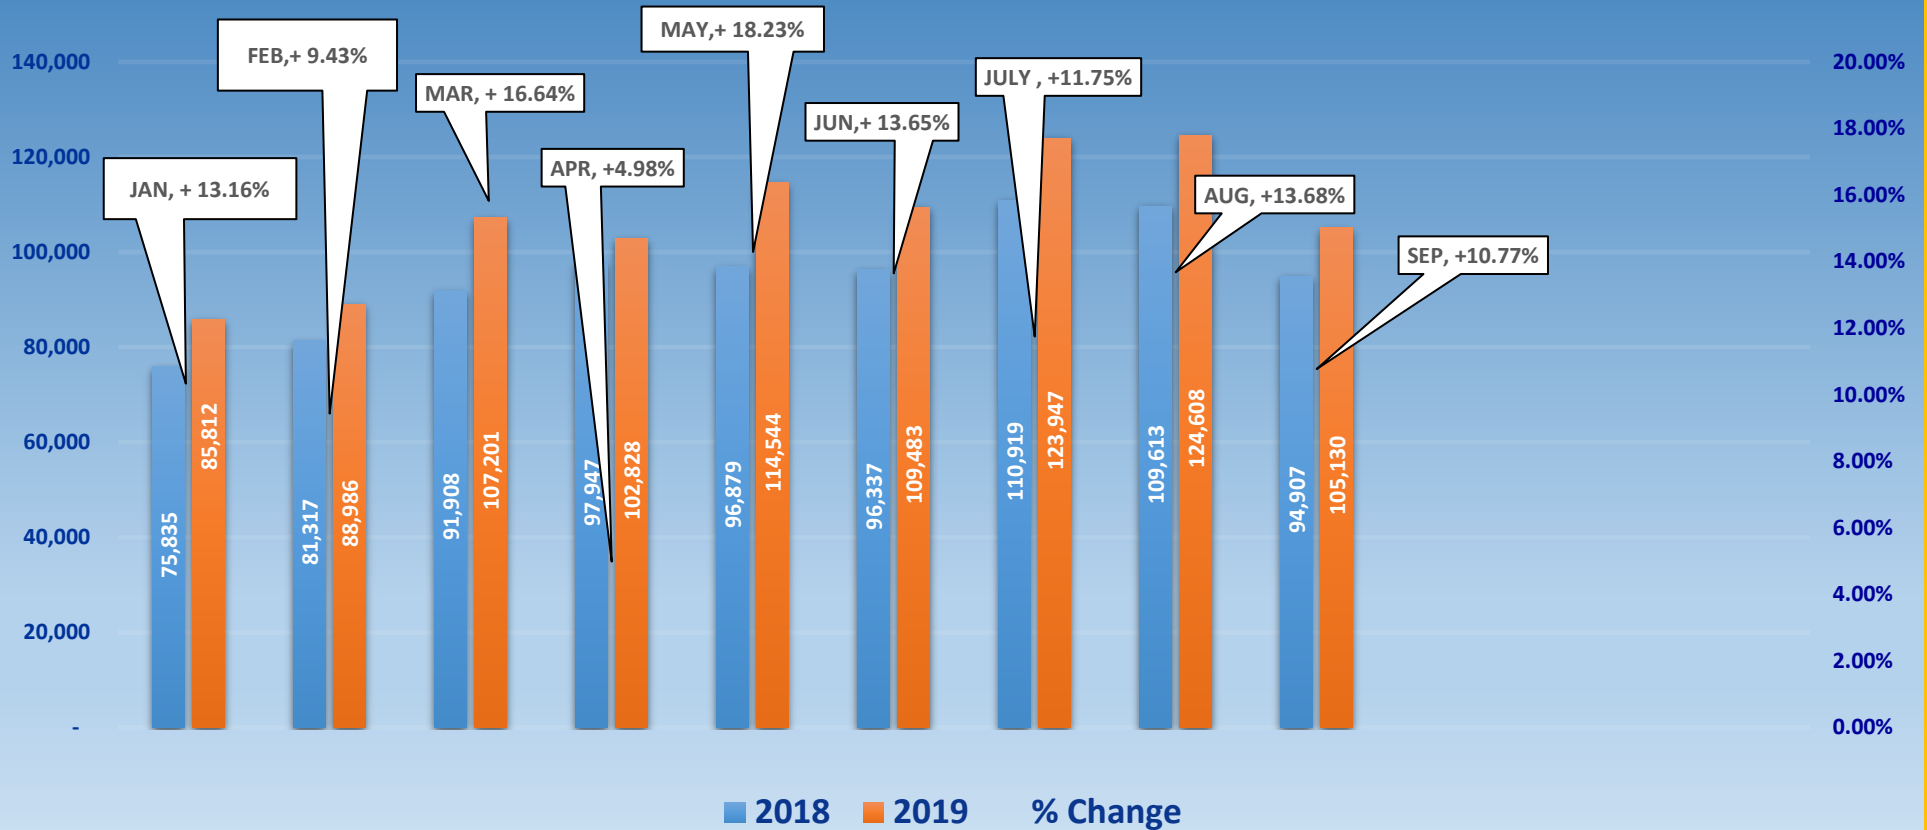

Syracuse Hancock International Airport Passenger Traffic Statistics (September 2019)

2019 Enplanements By Month

Enplanements (2018 - 2019) Month By Month Growth Comparision

Total Enplanements 2009 - 2019 (January - September ONLY Comparison)

Total Passenger Traffic (Enplanements & Deplanements) (January - September ONLY Comparison)